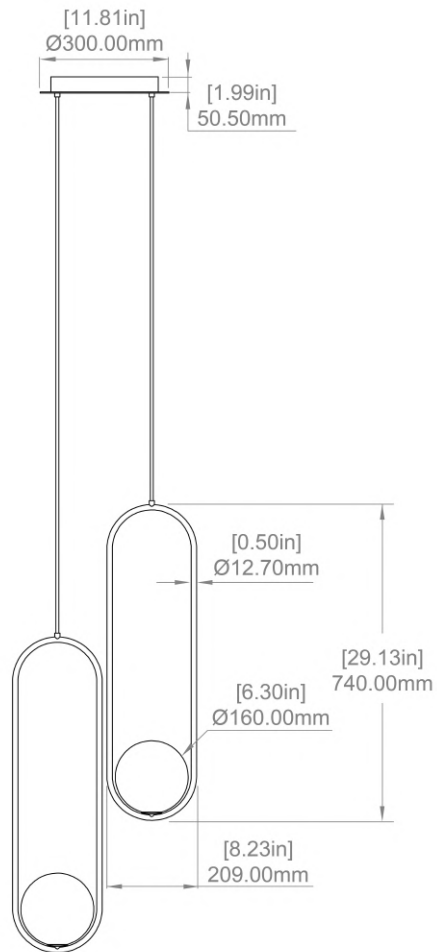

MILA 7 STANDARD C2

A labour of love, Mila was realized through the marriage of hand-blown artisan glass balanced with the soft geometry of its delicately bent form. Simple and elegant, the glow of Mila's pearl-like spheres hang in beautiful harmony within nests of precious metal. A timeless and elegant piece, Mila is ideal in both commercial and domestic settings, defined by McCormick's signature graphic language.

FINISH

Brushed Brass, White Canopy
Brushed Brass, Black Canopy
Brushed Brass, Brass Canopy
Silk Black, White Canopy
Silk Black, Black Canopy
Silk Black, Brass Canopy

SKU

ML07.ST2BRB.1
ML07.ST2BRB.2
ML07.ST2BRB.3
ML07.ST2BKP.1
ML07.ST2BKP.2
ML07.ST2BKP.3

MATERIALS

Brass plated steel
Glass

CABLE MEASURE

3m (10 ft) standard adjustable
22GA x 2 cable with kevlar grounding cable

LAMPING

COB LED 350-700mA (Replaceable)
6W
640 lumens
2700K
CRI > 90
0-10V, 1-10V, PUSH, PWM
50,000 lifetime hours

CERTIFICATION

CUSTOM OPTIONS

Extended cable length (10m) upon request
Design configuration support available

VOLTAGE

110V - 127 V, 220V - 240 V (AC)

WEIGHT

14.5 lbs, 6.6 kg

CANOPY

300mm (11.8") diameter
38mm (1.5") depth
Brushed brass, silk black, white
RAL9003
Round

STANDARD FINISHES

Image shown: Mila 7 C2 standard, brushed brass finish with white canopy.