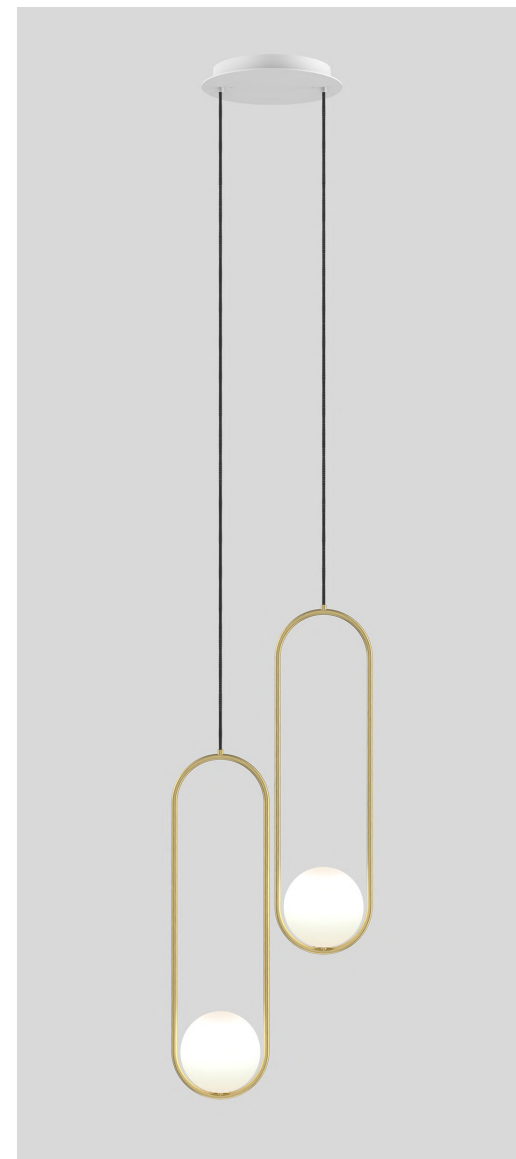

MILA 7 STANDARD C1

A labour of love, Mila was realized through the marriage of hand-blown artisan glass balanced with the soft geometry of its delicately bent form. Simple and elegant, the glow of Mila's pearl-like spheres hang in beautiful harmony within nests of precious metal. A timeless and elegant piece, Mila is ideal in both commercial and domestic settings, defined by McCormick's signature graphic language.

MILA 7 INVERT C1

A labour of love, Mila was realized through the marriage of hand-blown artisan glass balanced with the soft geometry of its delicately bent form. Simple and elegant, the glow of Mila's pearl-like spheres hang in beautiful harmony within nests of precious metal. A timeless and elegant piece, Mila is ideal in both commercial and domestic settings, defined by McCormick's signature graphic language.

MILA 7 STANDARD C2

A labour of love, Mila was realized through the marriage of hand-blown artisan glass balanced with the soft geometry of its delicately bent form. Simple and elegant, the glow of Mila's pearl-like spheres hang in beautiful harmony within nests of precious metal. A timeless and elegant piece, Mila is ideal in both commercial and domestic settings, defined by McCormick's signature graphic language.

300mm (11.8") diameter
 38mm (1.5") depth
 Brushed brass, silk black, white
 RAL9003
 Round

STANDARD FINISHES

Image shown: Mila 7 C2 standard, brushed brass finish with white canopy.

MILA 5 STANDARD C2

A labour of love, Mila was realized through the marriage of hand-blown artisan glass balanced with the soft geometry of its delicately bent form. Simple and elegant, the glow of Mila's pearl-like spheres hang in beautiful harmony within nests of precious metal. A timeless and elegant piece, Mila is ideal in both commercial and domestic settings, defined by McCormick's signature graphic language.