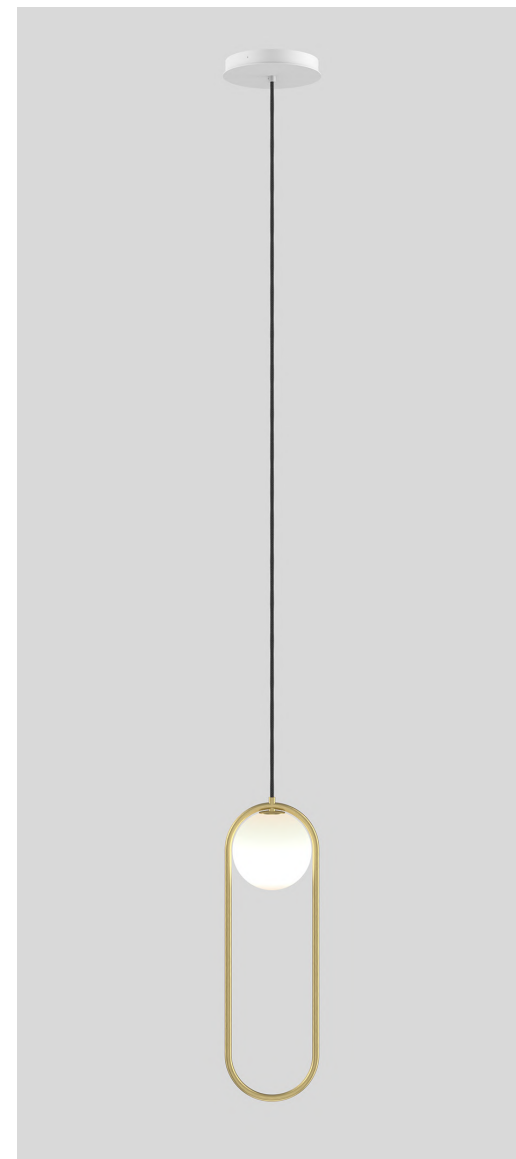

MILA 5 INVERT C1

A labour of love, Mila was realized through the marriage of hand-blown artisan glass balanced with the soft geometry of its delicately bent form. Simple and elegant, the glow of Mila's pearl-like spheres hang in beautiful harmony within nests of precious metal. A timeless and elegant piece, Mila is ideal in both commercial and domestic settings, defined by McCormick's signature graphic language.

FINISH

Brushed Brass, White Canopy
Brushed Brass, Black Canopy
Brushed Brass, Brass Canopy
Silk Black, White Canopy
Silk Black, Black Canopy
Silk Black, Brass Canopy

SKU

ML05.NV1BRB.1
ML05.NV1BRB.2
ML05.NV1BRB.3
ML05.NV1BKP.1
ML05.NV1BKP.2
ML05.NV1BKP.3

MATERIALS

Brass plated steel
Glass

LAMPING

COB LED 350-700mA (Replaceable)
3W
320 lumens
2700K
CRI > 90
0-10V, 1-10V, PUSH, PWM
50,000 lifetime hours

VOLTAGE

110V - 127 V, 220V - 240 V (AC)

WEIGHT

6 lbs, 2.7 kg

CANOPY

180mm (7.09") diameter
28mm (1.11") depth
Brushed brass, silk black, white
RAL9003
Round

CABLE MEASURE

3m (10 ft) standard adjustable
22GA x 2 cable with kevlar grounding
cable

CERTIFICATION

CUSTOM OPTIONS

Extended cable length (10m) upon
request
Design configuration support
available

Please inquire for pricing and lead time.

STANDARD FINISHES

Image shown: Mila 5 C1 invert, brushed brass finish with white canopy.