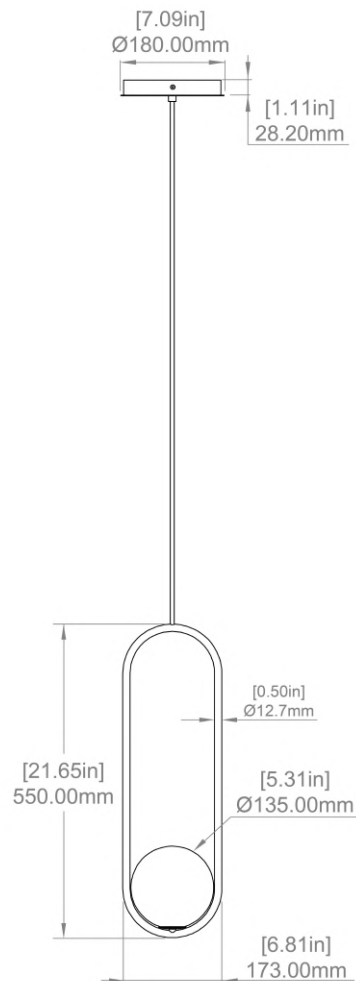

CANOPY

180mm (7.09") diameter
 28mm (1.11") depth
 Brushed brass, silk black, white
 RAL9003
 Round

CABLE MEASURE

3m (10 ft) standard adjustable
 22GA x 2 cable with kevlar grounding
 cable

CERTIFICATION

CUSTOM OPTIONS

MATERIALS

Brass plated steel
 Glass

CABLE MEASURE

3m (10 ft) standard adjustable
 22GA x 2 cable with kevlar grounding
 cable

LAMPING

COB LED 350-700mA (Replaceable)
 3W
 320 lumens
 2700K
 CRI > 90
 0-10V, 1-10V, PUSH, PWM
 50,000 lifetime hours

CANOPY

180mm (7.09") diameter
 28mm (1.11") depth
 Brushed brass, silk black, white
 RAL9003
 Round

STANDARD FINISHES

Image shown: Mila 7 C1 invert, brushed brass finish with white canopy.

MILA 5 STANDARD C1

Extended cable length (10m) upon
request
Design configuration support
available

Please inquire for pricing and lead time.

STANDARD FINISHES

Image shown: Mila 5 C1 standard, brushed brass finish with white canopy.