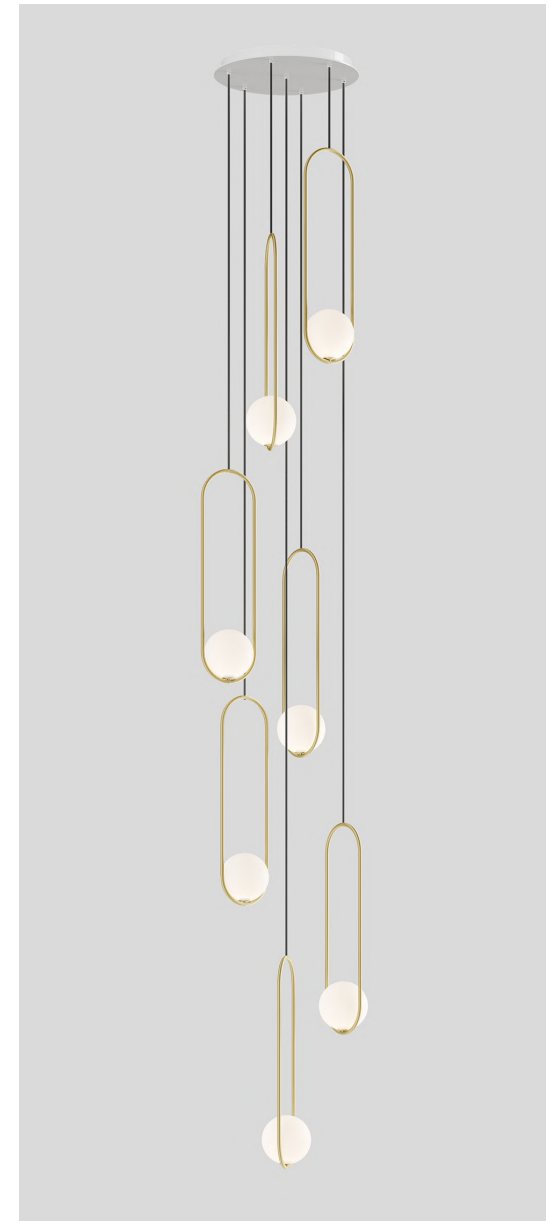

MILA 5 STANDARD C3

A labour of love, Mila was realized through the marriage of hand-blown artisan glass balanced with the soft geometry of its delicately bent form. Simple and elegant, the glow of Mila's pearl-like spheres hang in beautiful harmony within nests of precious metal. A timeless and elegant piece, Mila is ideal in both commercial and domestic settings, defined by McCormick's signature graphic language.

A labour of love, Mila was realized through the marriage of hand-blown artisan glass balanced with the soft geometry of its delicately bent form. Simple and elegant, the glow of Mila's pearl-like spheres hang in beautiful harmony within nests of precious metal. A timeless and elegant piece, Mila is ideal in both commercial and domestic settings, defined by McCormick's signature graphic language.

CANOPY

500mm (19.69") diameter
38mm (1.5") depth
Brushed brass, silk black, white
RAL9003
Round

STANDARD FINISHES

Image shown: Mila 7 C7 standard, brushed brass finish with white canopy.

MILA 7 STANDARD C9