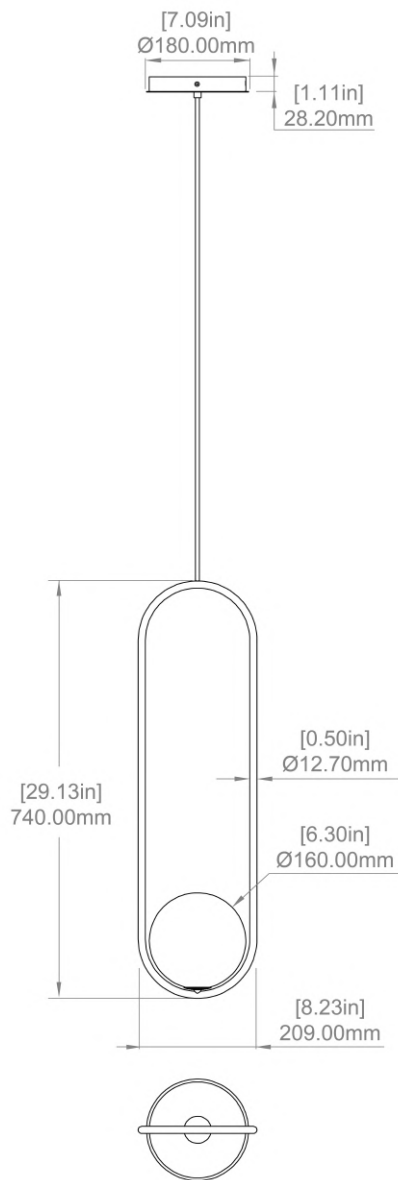

CANOPY

180mm (7.09") diameter
 28mm (1.11") depth
 Brushed brass, silk black, white
 RAL9003
 Round

CABLE MEASURE

3m (10 ft) standard adjustable
 22GA x 2 cable with kevlar grounding
 cable

CERTIFICATION

CUSTOM OPTIONS

Extended cable length (10m) upon
 request
 Design configuration support
 available

Please inquire for pricing and lead time.

STANDARD FINISHES

Image shown: Mila 7 C1 standard, brushed brass finish with white canopy.

MATERIALS

Brass plated steel
 Glass

CABLE MEASURE

3m (10 ft) standard adjustable
 22GA x 2 cable with kevlar grounding
 cable

LAMPING

COB LED 350-700mA (Replaceable)
 3W
 320 lumens
 2700K
 CRI > 90
 0-10V, 1-10V, PUSH, PWM
 50,000 lifetime hours

CANOPY

180mm (7.09") diameter
 28mm (1.11") depth
 Brushed brass, silk black, white
 RAL9003
 Round

STANDARD FINISHES

Image shown: Mila 7 C1 invert, brushed brass finish with white canopy.

MILA 5 STANDARD C1