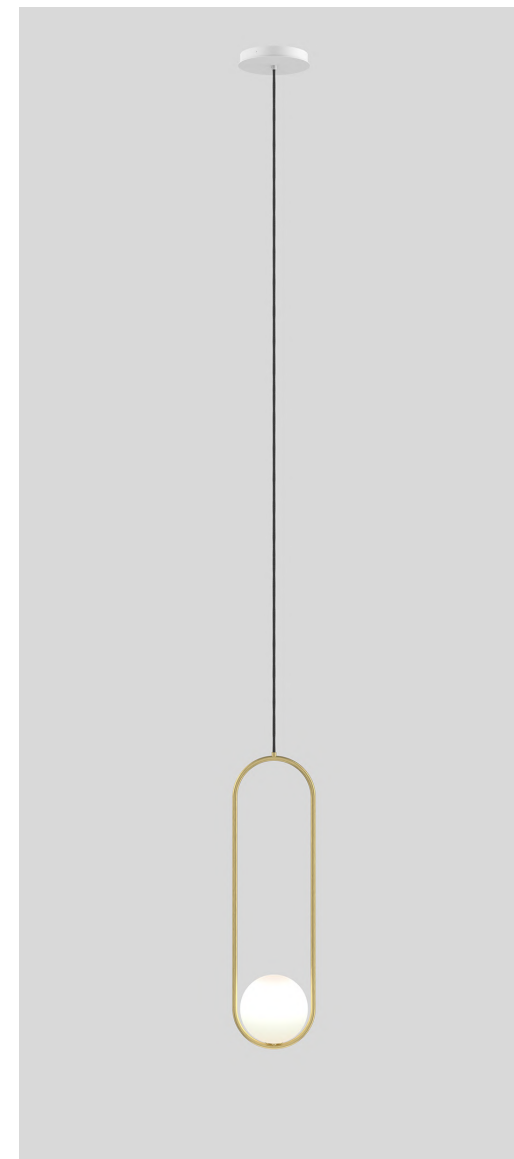

MILA 7 STANDARD C1

A labour of love, Mila was realized through the marriage of hand-blown artisan glass balanced with the soft geometry of its delicately bent form. Simple and elegant, the glow of Mila's pearl-like spheres hang in beautiful harmony within nests of precious metal. A timeless and elegant piece, Mila is ideal in both commercial and domestic settings, defined by McCormick's signature graphic language.

MATERIALS

Brass plated steel
 Glass

LAMPING

COB LED 350-700mA (Replaceable)
 3W
 320 lumens
 2700K
 CRI > 90
 0-10V, 1-10V, PUSH, PWM
 50,000 lifetime hours

VOLTAGE

110V - 127 V, 220V - 240 V (AC)

WEIGHT

7 lbs, 3.2 kg

Extended cable length (10m) upon
 request
 Design configuration support
 available

Please inquire for pricing and lead time.

STANDARD FINISHES

Image shown: Mila 7 C1 standard, brushed brass finish with white canopy.

MILA 7 INVERT C1

A labour of love, Mila was realized through the marriage of hand-blown artisan glass balanced with the soft geometry of its delicately bent form. Simple and elegant, the glow of Mila's pearl-like spheres hang in beautiful harmony within nests of precious metal. A timeless and elegant piece, Mila is ideal in both commercial and domestic settings, defined by McCormick's signature graphic language.