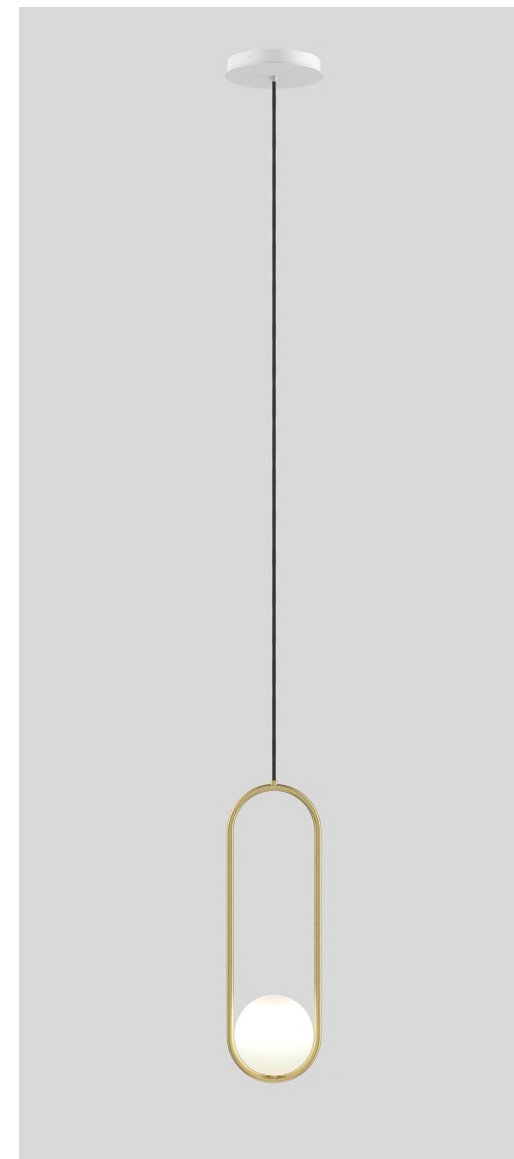

MILA 5 STANDARD C1

A labour of love, Mila was realized through the marriage of hand-blown artisan glass balanced with the soft geometry of its delicately bent form. Simple and elegant, the glow of Mila's pearl-like spheres hang in beautiful harmony within nests of precious metal. A timeless and elegant piece, Mila is ideal in both commercial and domestic settings, defined by McCormick's signature graphic language.

FINISH

Brushed Brass, White Canopy
Brushed Brass, Black Canopy
Brushed Brass, Brass Canopy
Silk Black, White Canopy
Silk Black, Black Canopy
Silk Black, Brass Canopy

SKU

ML05.ST1BRB.1
ML05.ST1BRB.2
ML05.ST1BRB.3
ML05.ST1BKP.1
ML05.ST1BKP.2
ML05.ST1BKP.3

MATERIALS

Brass plated steel
Glass

LAMPING

COB LED 350-700mA (Replaceable)
3W
320 lumens
2700K
CRI > 90
0-10V, 1-10V, PUSH, PWM
50,000 lifetime hours

VOLTAGE

110V - 127 V, 220V - 240 V (AC)

WEIGHT

6 lbs, 2.7 kg

CANOPY

180mm (7.09") diameter
28mm (1.11") depth
Brushed brass, silk black, white
RAL9003
Round

CABLE MEASURE

3m (10 ft) standard adjustable
22GA x 2 cable with kevlar grounding
cable

CERTIFICATION

CUSTOM OPTIONS

Extended cable length (10m) upon
request
Design configuration support
available

Please inquire for pricing and lead time.

STANDARD FINISHES

Image shown: Mila 5 C1 standard, brushed brass finish with white canopy.