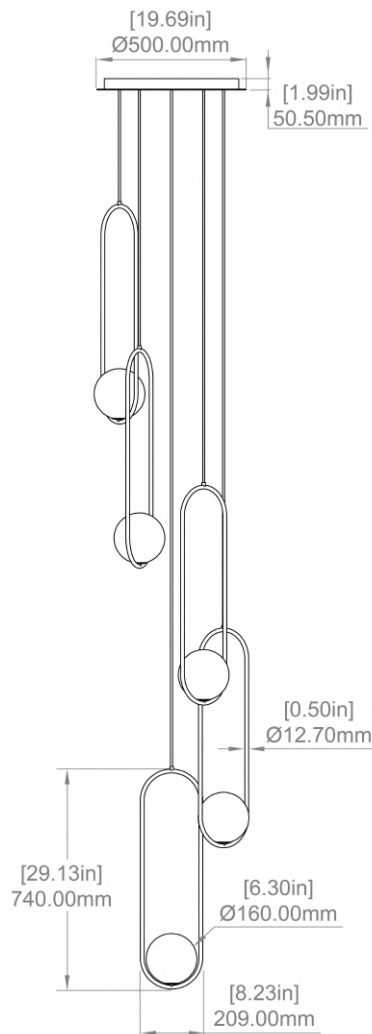

MATERIALS

Brass plated steel
 Glass

CABLE MEASURE

3m (10 ft) standard adjustable
 22GA x 2 cable with kevlar grounding cable

LAMPING

COB LED 350-700mA (Replaceable)
 9W
 960 lumens
 2700K
 CRI > 90
 0-10V, 1-10V, PUSH, PWM
 50,000 lifetime hours

CANOPY

300mm (11.8") diameter
 38mm (1.5") depth
 Brushed brass, silk black, white
 RAL9003
 Round

STANDARD FINISHES

Image shown: Mila 5 C3 standard, brushed brass finish with white canopy.

MILA 7 STANDARD C5

MATERIALS

Brass plated steel
 Glass

CABLE MEASURE

3m (10 ft) standard adjustable
 22GA x 2 cable with kevlar grounding cable

LAMPING

COB LED 350-700mA (Replaceable)
 15W
 1600 lumens
 2700K
 CRI > 90
 0-10V, 1-10V, PUSH, PWM
 50,000 lifetime hours

500mm (19.69") diameter
 38mm (1.5") depth
 Brushed brass, silk black, white
 RAL9003
 Round

STANDARD FINISHES

Image shown: Mila 7 C5 standard, brushed brass finish with white canopy.

MILA 7 STANDARD C7

A labour of love, Mila was realized through the marriage of hand-blown artisan glass balanced with the soft geometry of its delicately bent form. Simple and elegant, the glow of Mila's pearl-like spheres hang in beautiful harmony within nests of precious metal. A timeless and elegant piece, Mila is ideal in both commercial and domestic settings, defined by McCormick's signature graphic language.