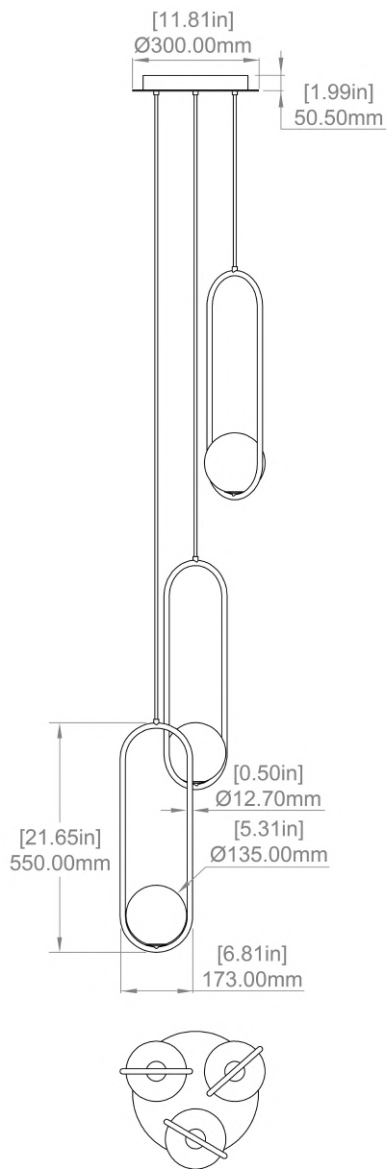

CANOPY

180mm (7.09") diameter
 28mm (1.11") depth
 Brushed brass, silk black, white
 RAL9003
 Round

STANDARD FINISHES

Image shown: Mila 7 C1 invert, brushed brass finish with white canopy.

MILA 5 STANDARD C1

WEIGHT

12.5 lbs, 5.6 kg

CANOPY

300mm (11.8") diameter
 38mm (1.5") depth
 Brushed brass, silk black, white
 RAL9003
 Round

Image shown: Mila 5 C2 standard, brushed brass finish with white canopy.

MILA 7 STANDARD C3

MATERIALS

Brass plated steel
 Glass

CABLE MEASURE

3m (10 ft) standard adjustable
 22GA x 2 cable with kevlar grounding cable

LAMPING

COB LED 350-700mA (Replaceable)
 9W
 960 lumens
 2700K
 CRI > 90
 0-10V, 1-10V, PUSH, PWM
 50,000 lifetime hours

CANOPY

300mm (11.8") diameter
 38mm (1.5") depth
 Brushed brass, silk black, white
 RAL9003
 Round

STANDARD FINISHES

Image shown: Mila 5 C3 standard, brushed brass finish with white canopy.

MILA 7 STANDARD C5