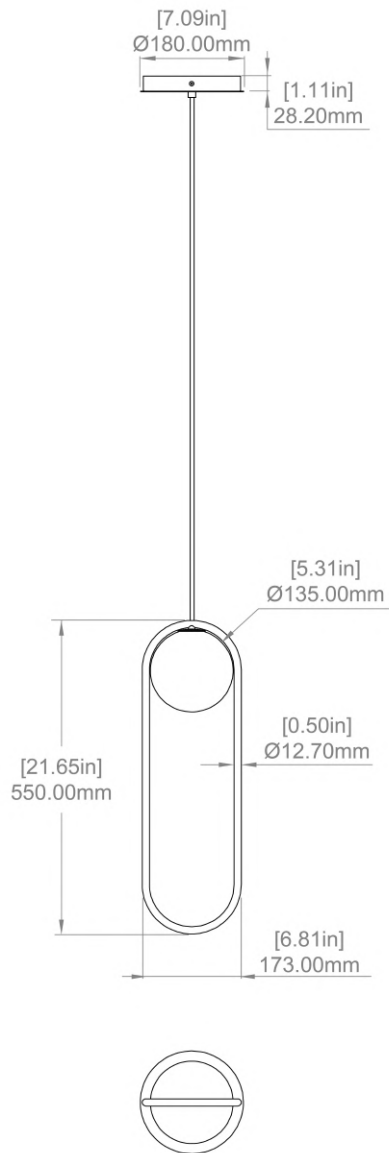

CANOPY

180mm (7.09") diameter
 28mm (1.11") depth
 Brushed brass, silk black, white
 RAL9003
 Round

CABLE MEASURE

3m (10 ft) standard adjustable
 22GA x 2 cable with kevlar grounding
 cable

CERTIFICATION

CUSTOM OPTIONS

Extended cable length (10m) upon
 request
 Design configuration support
 available

Please inquire for pricing and lead time.

STANDARD FINISHES

Image shown: Mila 7 C1 standard, brushed brass finish with white canopy.

CANOPY

180mm (7.09") diameter
 28mm (1.11") depth
 Brushed brass, silk black, white
 RAL9003
 Round

STANDARD FINISHES

Image shown: Mila 7 C1 invert, brushed brass finish with white canopy.

MILA 5 STANDARD C1

Extended cable length (10m) upon
 request
 Design configuration support
 available

Please inquire for pricing and lead time.

STANDARD FINISHES

Image shown: Mila 5 C1 invert, brushed brass finish with white canopy.