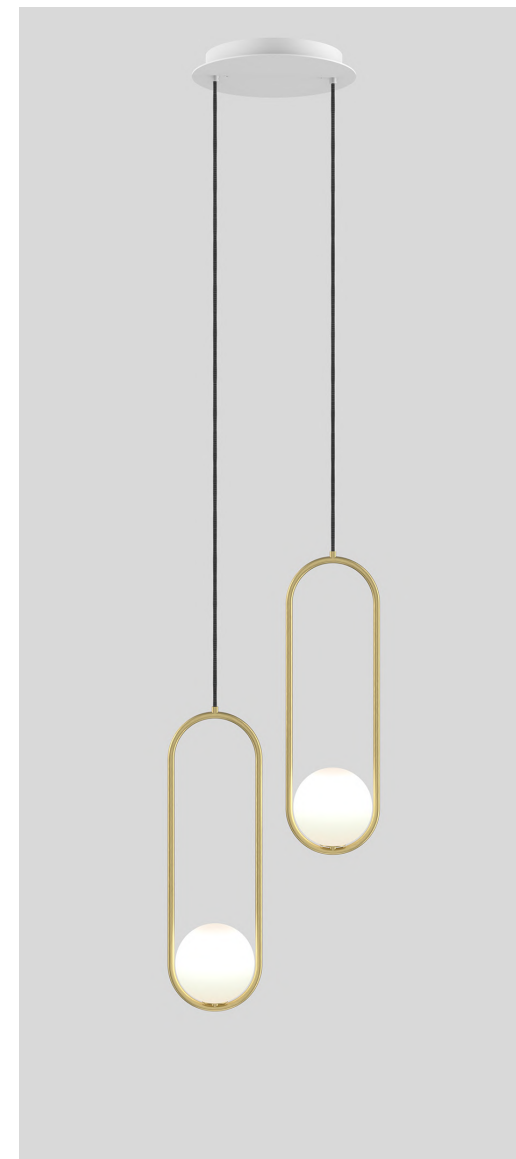

MILA 7 STANDARD C1

A labour of love, Mila was realized through the marriage of hand-blown artisan glass balanced with the soft geometry of its delicately bent form. Simple and elegant, the glow of Mila's pearl-like spheres hang in beautiful harmony within nests of precious metal. A timeless and elegant piece, Mila is ideal in both commercial and domestic settings, defined by McCormick's signature graphic language.

MILA 7 INVERT C1

A labour of love, Mila was realized through the marriage of hand-blown artisan glass balanced with the soft geometry of its delicately bent form. Simple and elegant, the glow of Mila's pearl-like spheres hang in beautiful harmony within nests of precious metal. A timeless and elegant piece, Mila is ideal in both commercial and domestic settings, defined by McCormick's signature graphic language.

WEIGHT

12.5 lbs, 5.6 kg

CANOPY

300mm (11.8") diameter
 38mm (1.5") depth
 Brushed brass, silk black, white
 RAL9003
 Round

Image shown: Mila 5 C2 standard, brushed brass finish with white canopy.

MILA 7 STANDARD C3

A labour of love, Mila was realized through the marriage of hand-blown artisan glass balanced with the soft geometry of its delicately bent form. Simple and elegant, the glow of Mila's pearl-like spheres hang in beautiful harmony within nests of precious metal. A timeless and elegant piece, Mila is ideal in both commercial and domestic settings, defined by McCormick's signature graphic language.