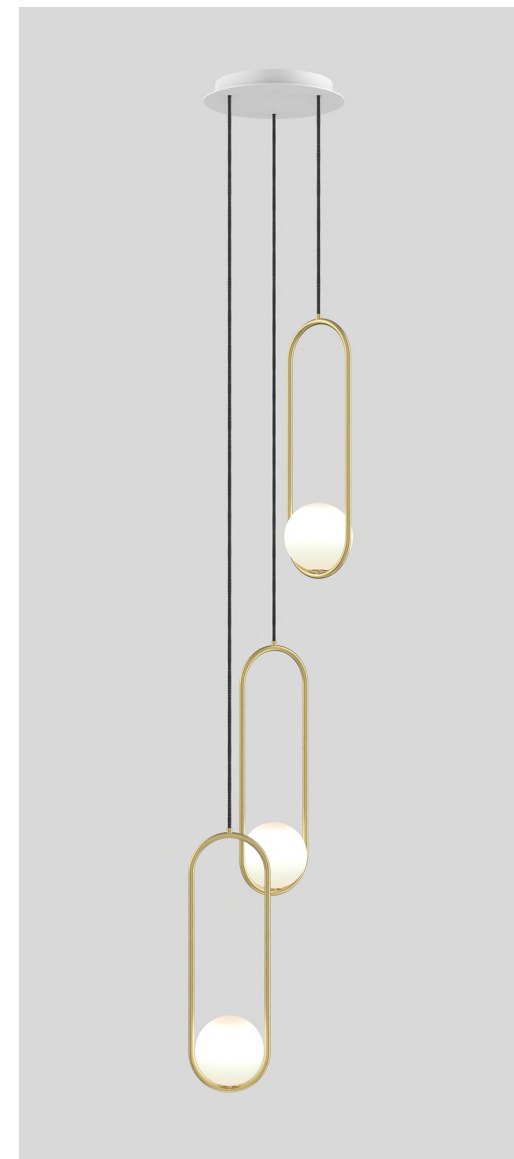

MILA 5 INVERT C1

A labour of love, Mila was realized through the marriage of hand-blown artisan glass balanced with the soft geometry of its delicately bent form. Simple and elegant, the glow of Mila's pearl-like spheres hang in beautiful harmony within nests of precious metal. A timeless and elegant piece, Mila is ideal in both commercial and domestic settings, defined by McCormick's signature graphic language.

MILA 5 STANDARD C3

A labour of love, Mila was realized through the marriage of hand-blown artisan glass balanced with the soft geometry of its delicately bent form. Simple and elegant, the glow of Mila's pearl-like spheres hang in beautiful harmony within nests of precious metal. A timeless and elegant piece, Mila is ideal in both commercial and domestic settings, defined by McCormick's signature graphic language.

CANOPY

300mm (11.8") diameter
 38mm (1.5") depth
 Brushed brass, silk black, white
 RAL9003
 Round

STANDARD FINISHES

Image shown: Mila 5 C3 standard, brushed brass finish with white canopy.

MILA 7 STANDARD C5

A labour of love, Mila was realized through the marriage of hand-blown artisan glass balanced with the soft geometry of its delicately bent form. Simple and elegant, the glow of Mila's pearl-like spheres hang in beautiful harmony within nests of precious metal. A timeless and elegant piece, Mila is ideal in both commercial and domestic settings, defined by McCormick's signature graphic language.