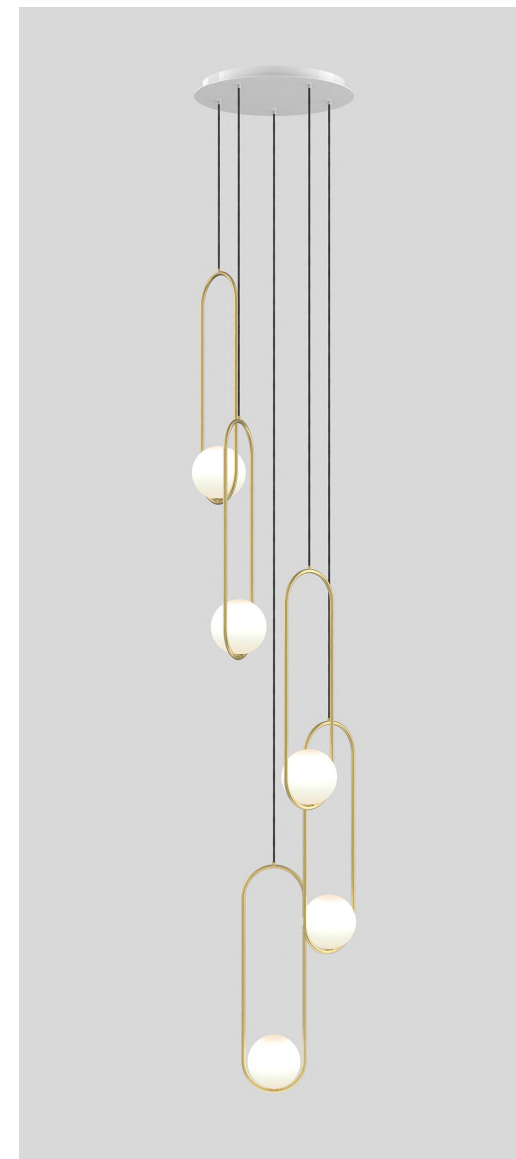

MILA 5 INVERT C1

A labour of love, Mila was realized through the marriage of hand-blown artisan glass balanced with the soft geometry of its delicately bent form. Simple and elegant, the glow of Mila's pearl-like spheres hang in beautiful harmony within nests of precious metal. A timeless and elegant piece, Mila is ideal in both commercial and domestic settings, defined by McCormick's signature graphic language.

A labour of love, Mila was realized through the marriage of hand-blown artisan glass balanced with the soft geometry of its delicately bent form. Simple and elegant, the glow of Mila's pearl-like spheres hang in beautiful harmony within nests of precious metal. A timeless and elegant piece, Mila is ideal in both commercial and domestic settings, defined by McCormick's signature graphic language.

500mm (19.69") diameter
 38mm (1.5") depth
 Brushed brass, silk black, white
 RAL9003
 Round

STANDARD FINISHES

Image shown: Mila 7 C5 standard, brushed brass finish with white canopy.

MILA 7 STANDARD C7

A labour of love, Mila was realized through the marriage of hand-blown artisan glass balanced with the soft geometry of its delicately bent form. Simple and elegant, the glow of Mila's pearl-like spheres hang in beautiful harmony within nests of precious metal. A timeless and elegant piece, Mila is ideal in both commercial and domestic settings, defined by McCormick's signature graphic language.