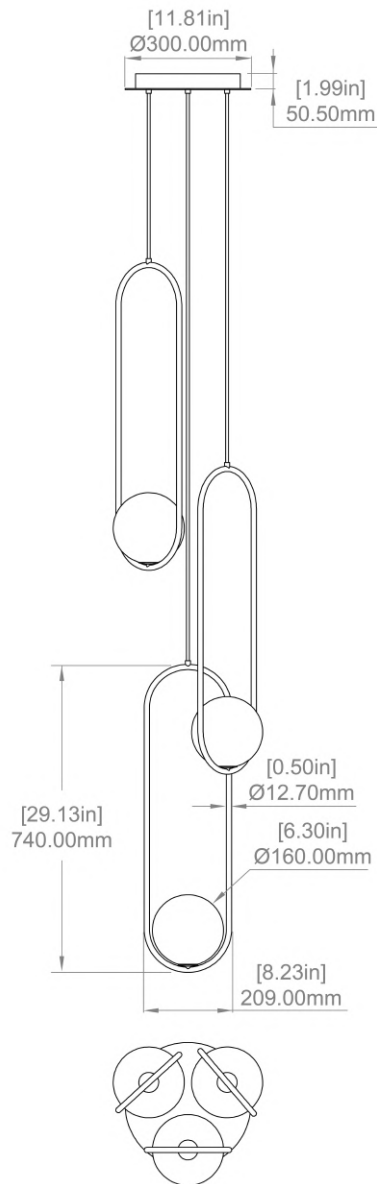

CANOPY

180mm (7.09") diameter
 28mm (1.11") depth
 Brushed brass, silk black, white
 RAL9003
 Round

STANDARD FINISHES

Image shown: Mila 7 C1 invert, brushed brass finish with white canopy.

MILA 5 STANDARD C1

MATERIALS

Brass plated steel
 Glass

CABLE MEASURE

3m (10 ft) standard adjustable
 22GA x 2 cable with kevlar grounding cable

LAMPING

COB LED 350-700mA (Replaceable)
 DIMMABLE 6W
 640 lumens
 2700K
 CRI > 90
 0-10V, 1-10V, PUSH, PWM
 50,000 lifetime hours

WEIGHT

12.5 lbs, 5.6 kg

CANOPY

300mm (11.8") diameter
 38mm (1.5") depth
 Brushed brass, silk black, white
 RAL9003
 Round

Image shown: Mila 5 C2 standard, brushed brass finish with white canopy.

MILA 7 STANDARD C3

Extended cable length (10m) upon
 request
 Design configuration support
 available

Please inquire for pricing and lead time.

STANDARD FINISHES

Image shown: Mila 7 C3 standard, brushed brass finish with white canopy.