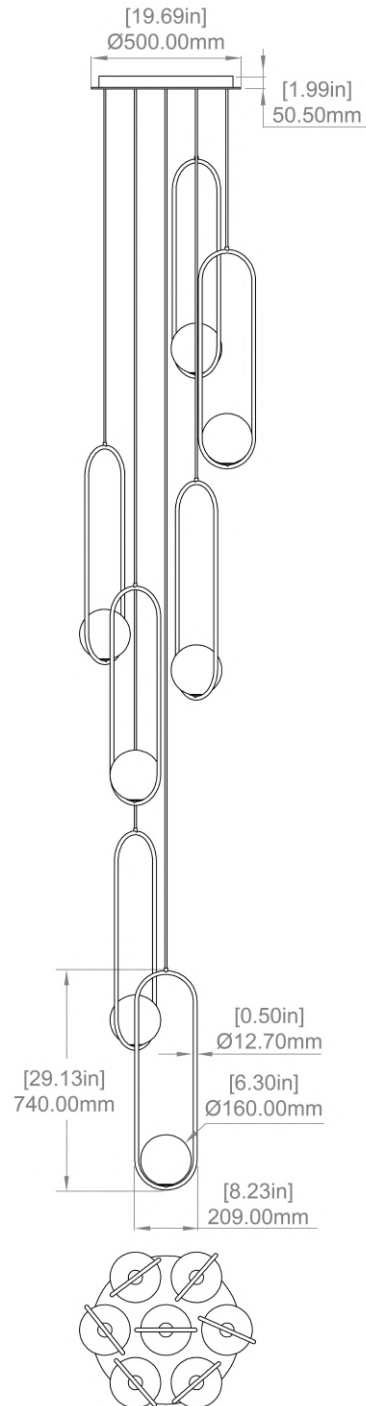

300mm (11.8") diameter
 38mm (1.5") depth
 Brushed brass, silk black, white
 RAL9003
 Round

STANDARD FINISHES

Image shown: Mila 7 C2 standard, brushed brass finish with white canopy.

MILA 5 STANDARD C2

A labour of love, Mila was realized through the marriage of hand-blown artisan glass balanced with the soft geometry of its delicately bent form. Simple and elegant, the glow of Mila's pearl-like spheres hang in beautiful harmony within nests of precious metal. A timeless and elegant piece, Mila is ideal in both commercial and domestic settings, defined by McCormick's signature graphic language.

CANOPY

300mm (11.8") diameter
 38mm (1.5") depth
 Brushed brass, silk black, white
 RAL9003
 Round

STANDARD FINISHES

Image shown: Mila 5 C3 standard, brushed brass finish with white canopy.

MILA 7 STANDARD C5

MATERIALS

Brass plated steel
Glass

CABLE MEASURE

3m (10 ft) standard adjustable
22GA x 2 cable with kevlar grounding
cable

LAMPING

COB LED 350-700mA (Replaceable)
21W
2240 lumens
2700K
CRI > 90
0-10V, 1-10V, PUSH, PWM
50,000 lifetime hours

CANOPY

500mm (19.69") diameter
38mm (1.5") depth
Brushed brass, silk black, white
RAL9003
Round

STANDARD FINISHES

Image shown: Mila 7 C7 standard, brushed brass finish with white canopy.

MILA 7 STANDARD C9