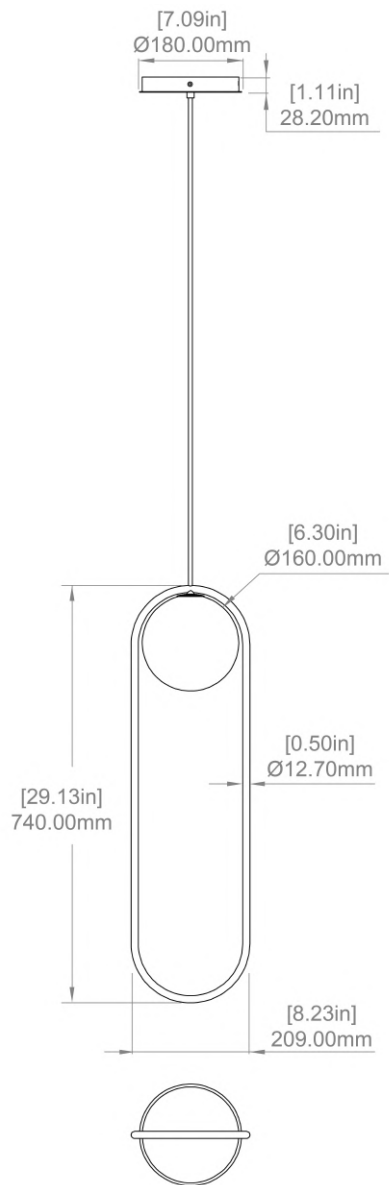

CANOPY

180mm (7.09") diameter
 28mm (1.11") depth
 Brushed brass, silk black, white
 RAL9003
 Round

CABLE MEASURE

3m (10 ft) standard adjustable
 22GA x 2 cable with kevlar grounding
 cable

CERTIFICATION

CUSTOM OPTIONS

Extended cable length (10m) upon
 request
 Design configuration support
 available

Please inquire for pricing and lead time.

STANDARD FINISHES

Image shown: Mila 7 C1 standard, brushed brass finish with white canopy.

MATERIALS

Brass plated steel
 Glass

CABLE MEASURE

3m (10 ft) standard adjustable
 22GA x 2 cable with kevlar grounding
 cable

LAMPING

COB LED 350-700mA (Replaceable)
 3W
 320 lumens
 2700K
 CRI > 90
 0-10V, 1-10V, PUSH, PWM
 50,000 lifetime hours

CANOPY

180mm (7.09") diameter
 28mm (1.11") depth
 Brushed brass, silk black, white
 RAL9003
 Round

STANDARD FINISHES

Image shown: Mila 7 C1 invert, brushed brass finish with white canopy.

MILA 5 STANDARD C1