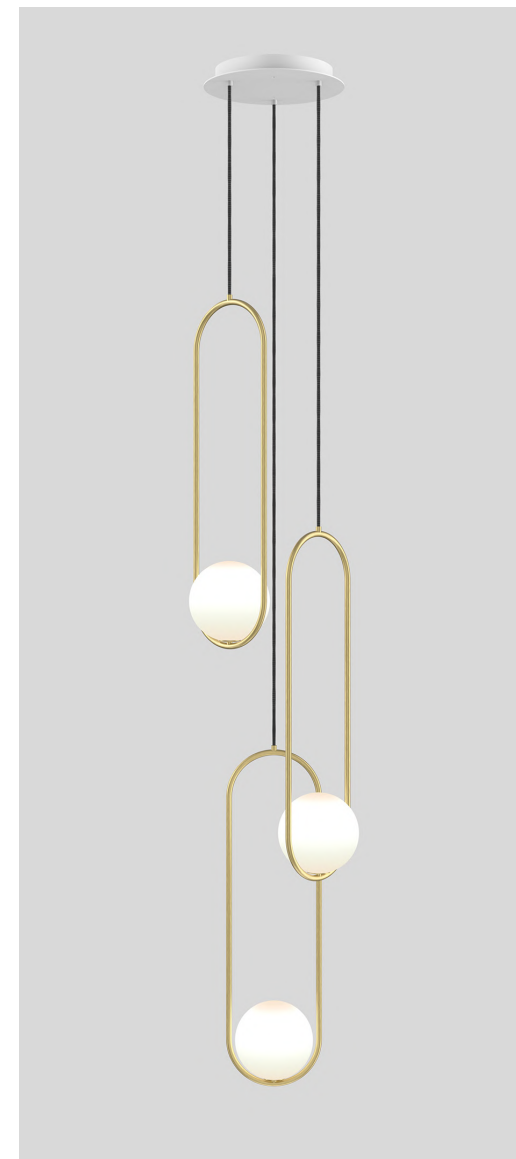

MILA 7 INVERT C1

A labour of love, Mila was realized through the marriage of hand-blown artisan glass balanced with the soft geometry of its delicately bent form. Simple and elegant, the glow of Mila's pearl-like spheres hang in beautiful harmony within nests of precious metal. A timeless and elegant piece, Mila is ideal in both commercial and domestic settings, defined by McCormick's signature graphic language.

MILA 5 INVERT C1

A labour of love, Mila was realized through the marriage of hand-blown artisan glass balanced with the soft geometry of its delicately bent form. Simple and elegant, the glow of Mila's pearl-like spheres hang in beautiful harmony within nests of precious metal. A timeless and elegant piece, Mila is ideal in both commercial and domestic settings, defined by McCormick's signature graphic language.

Extended cable length (10m) upon
 request
 Design configuration support
 available

Please inquire for pricing and lead time.

STANDARD FINISHES

Image shown: Mila 7 C3 standard, brushed brass finish with white canopy.

MILA 5 STANDARD C3

A labour of love, Mila was realized through the marriage of hand-blown artisan glass balanced with the soft geometry of its delicately bent form. Simple and elegant, the glow of Mila's pearl-like spheres hang in beautiful harmony within nests of precious metal. A timeless and elegant piece, Mila is ideal in both commercial and domestic settings, defined by McCormick's signature graphic language.