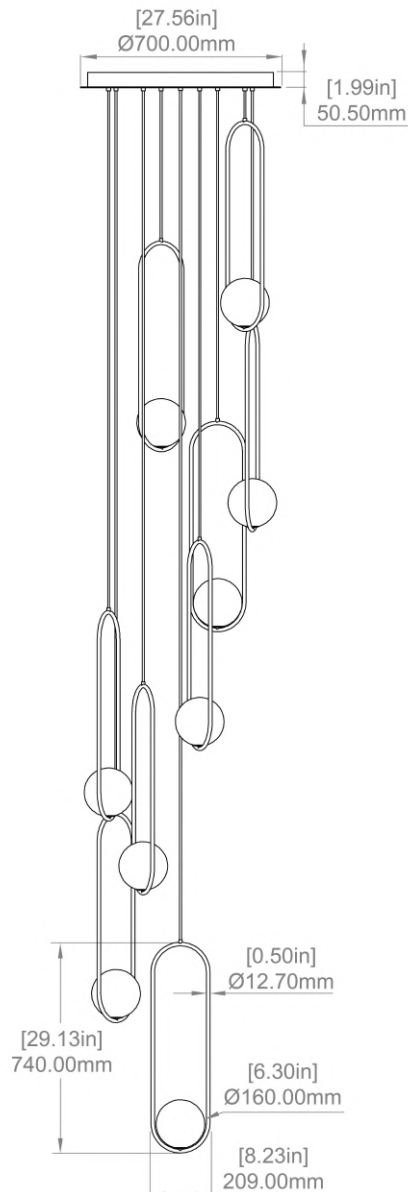

CANOPY

300mm (11.8") diameter
 38mm (1.5") depth
 Brushed brass, silk black, white
 RAL9003
 Round

STANDARD FINISHES

Image shown: Mila 5 C3 standard, brushed brass finish with white canopy.

MILA 7 STANDARD C5

CANOPY

500mm (19.69") diameter
38mm (1.5") depth
Brushed brass, silk black, white
RAL9003
Round

STANDARD FINISHES

Image shown: Mila 7 C7 standard, brushed brass finish with white canopy.

MILA 7 STANDARD C9

CANOPY

700mm (27.5") diameter
 38mm (1.5") depth
 Brushed brass, silk black, white
 RAL9003
 Round

CABLE MEASURE

3m (10 ft) standard adjustable
 22GA x 2 cable with kevlar grounding
 cable

CERTIFICATION

CUSTOM OPTIONS

Extended cable length (10m) upon
 request
 Design configuration support
 available

Please inquire for pricing and lead time.

STANDARD FINISHES

Image shown: Mila 7 C9 standard, brushed brass finish with white canopy.