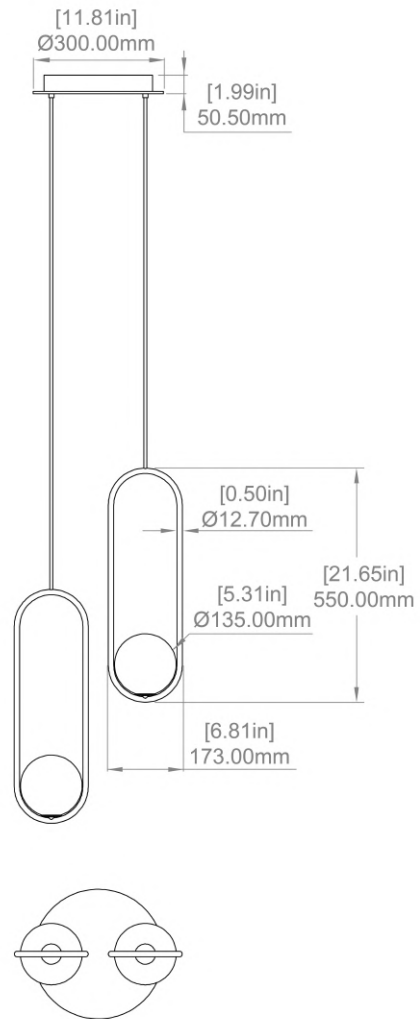

CANOPY

180mm (7.09") diameter
 28mm (1.11") depth
 Brushed brass, silk black, white
 RAL9003
 Round

CABLE MEASURE

3m (10 ft) standard adjustable
 22GA x 2 cable with kevlar grounding
 cable

CERTIFICATION

CUSTOM OPTIONS

CANOPY

180mm (7.09") diameter
 28mm (1.11") depth
 Brushed brass, silk black, white
 RAL9003
 Round

STANDARD FINISHES

Image shown: Mila 7 C1 invert, brushed brass finish with white canopy.

MILA 5 STANDARD C1

MATERIALS

Brass plated steel
 Glass

CABLE MEASURE

3m (10 ft) standard adjustable
 22GA x 2 cable with kevlar grounding cable

LAMPING

COB LED 350-700mA (Replaceable)
 DIMMABLE 6W
 640 lumens
 2700K
 CRI > 90
 0-10V, 1-10V, PUSH, PWM
 50,000 lifetime hours

WEIGHT

12.5 lbs, 5.6 kg

CANOPY

300mm (11.8") diameter
 38mm (1.5") depth
 Brushed brass, silk black, white
 RAL9003
 Round

Image shown: Mila 5 C2 standard, brushed brass finish with white canopy.

MILA 7 STANDARD C3