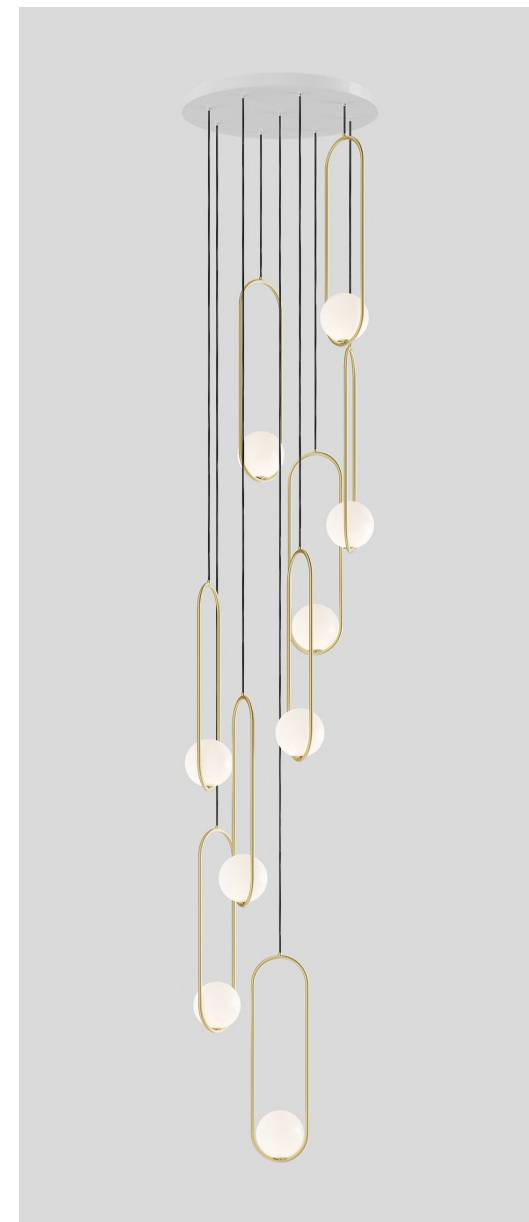

MILA 5 STANDARD C3

A labour of love, Mila was realized through the marriage of hand-blown artisan glass balanced with the soft geometry of its delicately bent form. Simple and elegant, the glow of Mila's pearl-like spheres hang in beautiful harmony within nests of precious metal. A timeless and elegant piece, Mila is ideal in both commercial and domestic settings, defined by McCormick's signature graphic language.

A labour of love, Mila was realized through the marriage of hand-blown artisan glass balanced with the soft geometry of its delicately bent form. Simple and elegant, the glow of Mila's pearl-like spheres hang in beautiful harmony within nests of precious metal. A timeless and elegant piece, Mila is ideal in both commercial and domestic settings, defined by McCormick's signature graphic language.

Extended cable length (10m) upon
 request
 Design configuration support
 available

Please inquire for pricing and lead time.

STANDARD FINISHES

Image shown: Mila 7 C9 standard, brushed brass finish with white canopy.