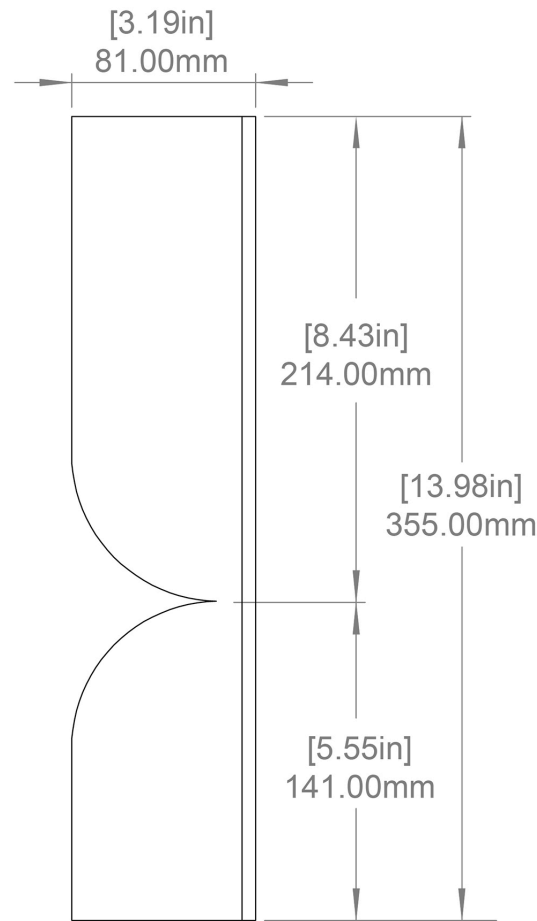

LABRA

SCONCE, STANDARD

Labra is an exploration of stone as nature's art, hand-chiseled and carefully shaped to perfection by masters in their craft. Honouring the rich materiality of European alabaster, Labra is a wall-mounted LED fixture and ornamental statement piece that stands the test of time. Carved with delicate precision, the solid stone block is perfectly moulded to an intentional inner curve - inspired by the palpable energy felt between two forms, just moments before they touch.

FINISH
Alabaster, Brass Frame

SKU
LB.SC1AB

MATERIALS
Brass plated steel
Alabaster

WALL MOUNTED

LAMPING
Integrated LED strip 9 W
495 lumens
2700K
CRI > 90
Phase dimming
9000 lifetime hours

CERTIFICATION
CE

VOLTAGE
100 - 130 VAC, 220V - 240 V (AC)
120 V (DC)

CUSTOM OPTIONS
Alabaster is a naturally sourced stone with material variations, unique to each piece. Colourways, tones, and veining cannot be customized, however preferences may be requested from available inventory.

WEIGHT
8.8 lbs, 4 kg

Please inquire for pricing and lead time.

CANOPY
No Canopy

STANDARD FINISHES