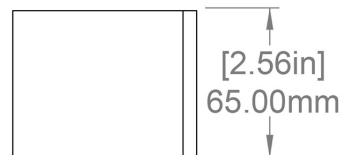

LABRA

SCONCE, STANDARD

Labra is an exploration of stone as nature's art, hand-chiseled and carefully shaped to perfection by masters in their craft. Honouring the rich materiality of European alabaster, Labra is a wall-mounted LED fixture and ornamental statement piece that stands the test of time. Carved with delicate precision, the solid stone block is perfectly moulded to an intentional inner curve - inspired by the palpable energy felt between two forms, just moments before they touch.

FINISH
Alabaster, Brass Frame

SKU
LB.SC1AB

MATERIALS
Brass plated steel
Alabaster

WALL MOUNTED

LAMPING
Integrated LED strip 9 W
495 lumens
2700K
CRI > 90
Phase dimming
9000 lifetime hours

CERTIFICATION
CE

VOLTAGE
100 - 130 VAC, 220V - 240 V (AC)
120 V (DC)

CUSTOM OPTIONS
Alabaster is a naturally sourced stone with material variations, unique to each piece. Colourways, tones, and veining cannot be customized, however preferences may be requested from available inventory.

WEIGHT
8.8 lbs, 4 kg

Please inquire for pricing and lead time.

CANOPY
No Canopy

STANDARD FINISHES