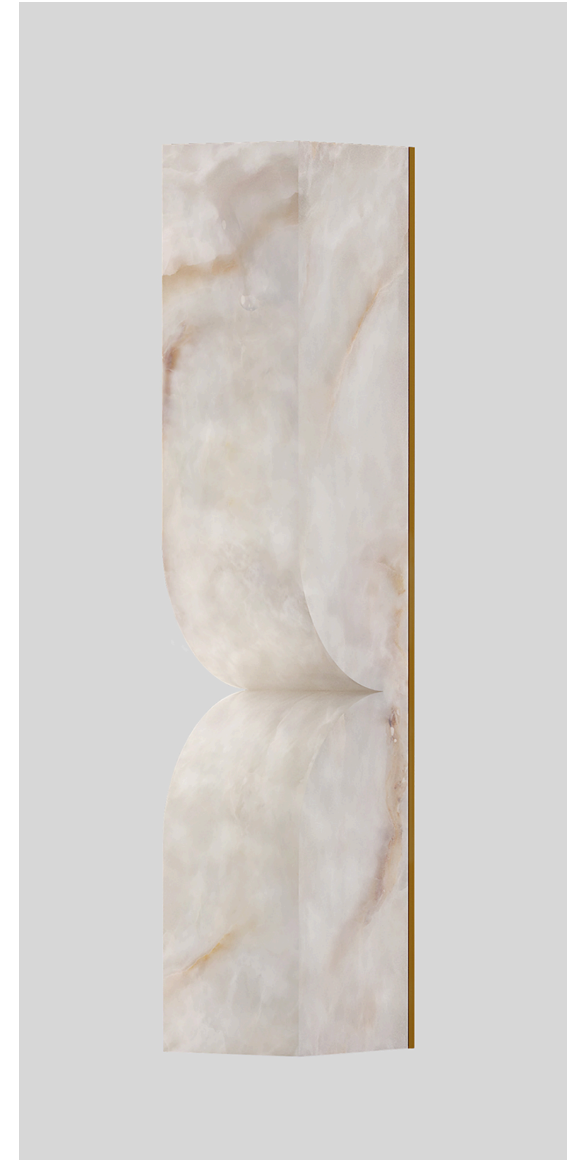

LABRA

SCONCE, STANDARD

Labra is an exploration of stone as nature's art, hand-chiseled and carefully shaped to perfection by masters in their craft. Honouring the rich materiality of European alabaster, Labra is a wall-mounted LED fixture and ornamental statement piece that stands the test of time. Carved with delicate precision, the solid stone block is perfectly moulded to an intentional inner curve - inspired by the palpable energy felt between two forms, just moments before they touch.

FINISH
Alabaster, Brass Frame

SKU
LB.SC1AB

MATERIALS
Brass plated steel
Alabaster

WALL MOUNTED

LAMPING
Integrated LED strip 9 W
495 lumens
2700K
CRI > 90
Phase dimming
9000 lifetime hours

CERTIFICATION
CE

VOLTAGE
100 - 130 VAC, 220V - 240 V (AC)
120 V (DC)

CUSTOM OPTIONS
Alabaster is a naturally sourced stone with material variations, unique to each piece. Colourways, tones, and veining cannot be customized, however preferences may be requested from available inventory.

WEIGHT
8.8 lbs, 4 kg

Please inquire for pricing and lead time.

CANOPY
No Canopy

STANDARD FINISHES

LABRA

SCONCE, EXTENDED

Labra is an exploration of stone as nature's art, hand-chiseled and carefully shaped to perfection by masters in their craft. Honouring the rich materiality of European alabaster, Labra is a wall-mounted LED fixture and ornamental statement piece that stands the test of time. Carved with delicate precision, the solid stone block is perfectly moulded to an intentional inner curve - inspired by the palpable energy felt between two forms, just moments before they touch.