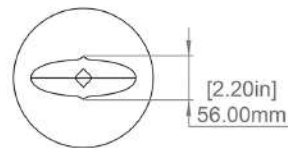

OVA C1 ROUND

Ova exudes an ethereal glow that can turn any space into a sanctuary of elegance. Carefully handmade into dimensional layers of glass, Ova casts a diffused and ambient warmth through its womb-like, translucent inner body – bringing an energetic incandescence to its life-like composition.

Nestled within an instinctively familiar form, Ova's luminescence brings a depth of movement that seemingly transforms from every vantage point.

FINISH

Frosted White Glass, White Canopy
Frosted White Glass, Black Canopy
Clear White Glass, White Canopy
Clear White Glass, Black Canopy
Clear Amber Glass, White Canopy
Clear Amber Glass, Black Canopy
Satin Amber Glass, White Canopy
Satin Amber Glass, Black Canopy

SKU

OV.R1FGL.1
OV.R1FGL.2
OV.R1CGL.1
OV.R1CGL.2
OV.R1AMBCGL.1
OV.R1AMBCGL.2
OV.R1AMBSTNGL.1
OV.R1AMBSTNGL.2

MATERIALS

Glass

LAMPING

G4 LED 2W
250 lumens
2700K
CRI > 90
0-10V, 1-10V, PUSH, PWM
15,000 lifetime hours

VOLTAGE

110V - 127 V, 220V - 240 V (AC)

WEIGHT

2.06 lbs, 0.934 kg

CANOPY

180mm (7.09") diameter
28mm (1.11") depth
Brushed brass, silk black, white
RAL9003
Round

CABLE MEASURE

3m (10 ft) standard adjustable
Coax kevlar cable

CERTIFICATION

CUSTOM OPTIONS

Extended cable length (10m / 32.8ft)
upon request
Design configuration support
available

Please inquire for pricing and lead time.

STANDARD FINISHES

Image shown: Ova C1, Clear White Glass.