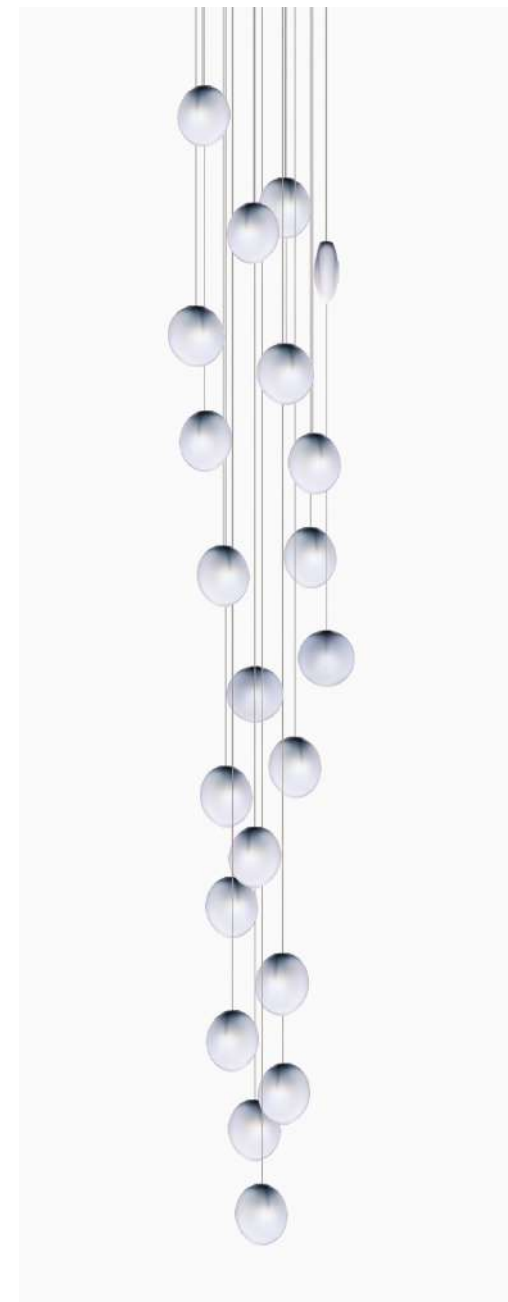

Coloured glass options: Steel Blue, Heron Blue, Emerald Green, Sprout Green, Blush Pink, Fuchsia Pink, Bordeaux Red.

FINISH

Steel Blue, White Canopy
Steel Blue, Black Canopy
Heron Blue, White Canopy
Heron Blue, Black Canopy
Emerald Green, White Canopy
Emerald Green, Black Canopy
Sprout Green, White Canopy
Sprout Green, Black Canopy
Blush Pink, White Canopy
Blush Pink, Black Canopy
Fuchsia Rose, White Canopy
Fuchsia Rose, Black Canopy
Bordeaux Red, White Canopy
Bordeaux Red, Black Canopy

SKU

OV.R21COLRSTN.STLBLU.1
OV.R21COLRSTN.STLBLU.2
OV.R21COLRSTN.HRNBLU.1
OV.R21COLRSTN.HRNBLU.2
OV.R21COLRSTN.EMGRN.1
OV.R21COLRSTN.EMGRN.2
OV.R21COLRSTN.SPRGRN.1
OV.R21COLRSTN.SPRGRN.2
OV.R21COLRSTN.BLPNK.1
OV.R21COLRSTN.BLPNK.2
OV.R21COLRSTN.FUCIA.1
OV.R21COLRSTN.FUCIA.2
OV.R21COLRSTN.BRDXR.1
OV.R21COLRSTN.BRDXR.2

MATERIALS

Satin Glass

LAMPING

G4 LED 42W
5250 lumens
3000K
CRI > 90
0-10V, 1-10V, PUSH, PWM
15,000 lifetime hours

VOLTAGE

110V - 127 V, 220V - 240 V (AC)

WEIGHT

47.9 lbs, 21.76 kg

CANOPY

500mm (19.69") diameter
50.50mm (1.99") depth
Brushed brass, silk black, white
RAL9003
Round

CABLE MEASURE

3m (10 ft) standard adjustable
Coax kevlar cable

CERTIFICATION

CUSTOM OPTIONS

Extended cable length (10m / 32.8ft)
upon request
Design configuration support
available

Please inquire for pricing and lead time.

STANDARD FINISHES

Image shown: Ova C21, Heron Blue Satin Glass.