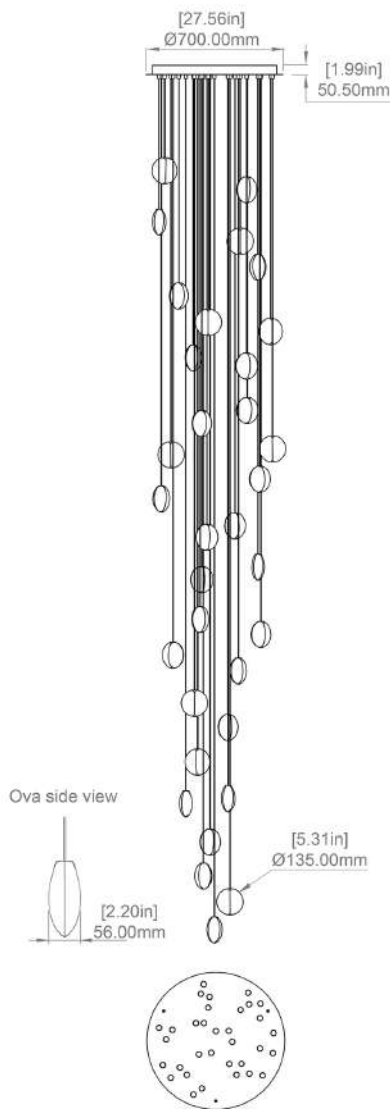

Coloured glass options: Steel Blue, Heron Blue, Emerald Green, Sprout Green, Blush Pink, Fuchsia Pink, Bordeaux Red.

FINISH

Steel Blue, White Canopy
Steel Blue, Black Canopy
Heron Blue, White Canopy
Heron Blue, Black Canopy
Emerald Green, White Canopy
Emerald Green, Black Canopy
Sprout Green, White Canopy
Sprout Green, Black Canopy
Blush Pink, White Canopy
Blush Pink, Black Canopy
Fuchsia Rose, White Canopy
Fuchsia Rose, Black Canopy
Bordeaux Red, White Canopy
Bordeaux Red, Black Canopy

SKU

OV.R33COLRSTN.STLBLU.1
OV.R33COLRSTN.STLBLU.2
OV.R33COLRSTN.HRNBLU.1
OV.R33COLRSTN.HRNBLU.2
OV.R33COLRSTN.EMGRN.1
OV.R33COLRSTN.EMGRN.2
OV.R33COLRSTN.SPRGRN.1
OV.R33COLRSTN.SPRGRN.2
OV.R33COLRSTN.BLPNK.1
OV.R33COLRSTN.BLPNK.2
OV.R33COLRSTN.FUCIA.1
OV.R33COLRSTN.FUCIA.2
OV.R33COLRSTN.BRDXR.1
OV.R33COLRSTN.BRDXR.2

MATERIALS

Satin Glass

LAMPING

G4 LED 66W
8250 lumens
3000K
CRI > 90
0-10V, 1-10V, PUSH, PWM
15,000 lifetime hours

VOLTAGE

110V - 127 V, 220V - 240 V (AC)
120 V (DC)

WEIGHT

79.65 lbs, 36.13 kg

CANOPY

700mm (27.5") diameter
50.50mm (1.99") depth
Brushed brass, silk black, white
RAL9003
Round

CABLE MEASURE

3m (10 ft) or 10m (32.8 ft) standard adjustable
Coax kevlar cable

CERTIFICATION

CUSTOM OPTIONS

Dimming support (technical documents available)
Design configuration support available

Please inquire for pricing and lead time.

STANDARD FINISHES

Image shown: Ova C33, Bordeaux Red Satin Glass.