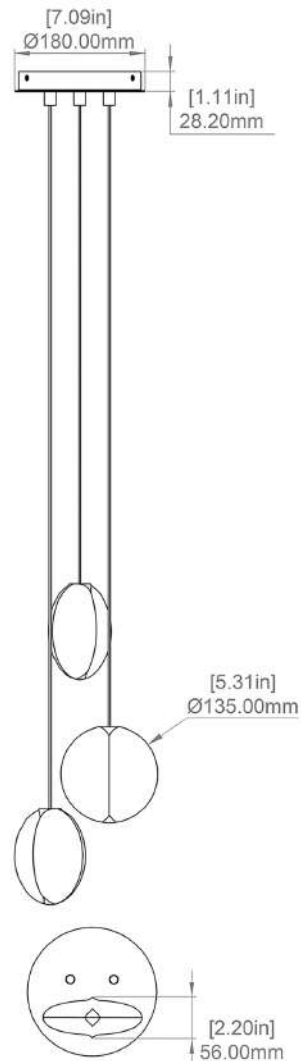

Coloured glass options: Steel Blue, Heron Blue, Emerald Green, Sprout Green, Blush Pink, Fuchsia Pink, Bordeaux Red.

FINISH

Steel Blue, White Canopy
Steel Blue, Black Canopy
Heron Blue, White Canopy
Heron Blue, Black Canopy
Emerald Green, White Canopy
Emerald Green, Black Canopy
Sprout Green, White Canopy
Sprout Green, Black Canopy
Blush Pink, White Canopy
Blush Pink, Black Canopy
Fuchsia Rose, White Canopy
Fuchsia Rose, Black Canopy
Bordeaux Red, White Canopy
Bordeaux Red, Black Canopy

SKU

OV.R3COLRSTN.STLBLU.1
OV.R3COLRSTN.STLBLU.2
OV.R3COLRSTN.HRNBLU.1
OV.R3COLRSTN.HRNBLU.2
OV.R3COLRSTN.EMGRN.1
OV.R3COLRSTN.EMGRN.2
OV.R3COLRSTN.SPRGRN.1
OV.R3COLRSTN.SPRGRN.2
OV.R3COLRSTN.BLPNK.1
OV.R3COLRSTN.BLPNK.2
OV.R3COLRSTN.FUCIA.1
OV.R3COLRSTN.FUCIA.2
OV.R3COLRSTN.BRDXR.1
OV.R3COLRSTN.BRDXR.2

MATERIALS

Satin Glass

LAMPING

G4 LED 6W
750 lumens
3000K
CRI > 90
0-10V, 1-10V, PUSH, PWM
15,000 lifetime hours

VOLTAGE

110V - 127 V, 220V - 240 V (AC)

WEIGHT

5.38 lbs, 2.44 kg

CANOPY

180mm (7.09") diameter
28mm (1.11") depth
Brushed brass, silk black, white
RAL9003
Round

CABLE MEASURE

3m (10 ft) standard adjustable
Coax kevlar cable

CERTIFICATION

CUSTOM OPTIONS

Extended cable length (10m / 32.8ft)
upon request
Design configuration support
available

Please inquire for pricing and lead time.

STANDARD FINISHES

Image shown: Ova C3, Emerald Green Satin Glass.