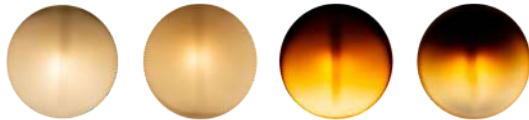

OVA C7 ROUND

Ova exudes an ethereal glow that can turn any space into a sanctuary of elegance. Carefully handmade into dimensional layers of glass, Ova casts a diffused and ambient warmth through its womb-like, translucent inner body – bringing an energetic incandescence to its life-like composition.

Nestled within an instinctively familiar form, Ova's luminescence brings a depth of movement that seemingly transforms from every vantage point.

FINISH

Frosted White Glass, White Canopy
Frosted White Glass, Black Canopy
Clear White Glass, White Canopy
Clear White Glass, Black Canopy
Clear Amber Glass, White Canopy
Clear Amber Glass, Black Canopy
Satin Amber Glass, White Canopy
Satin Amber Glass, Black Canopy

SKU

OV.R7FGL.1
OV.R7FGL.2
OV.R7CGL.1
OV.R7CGL.2
OV.R7AMBCGL.1
OV.R7AMBCGL.2
OV.R7AMBSTNGL.1
OV.R7AMBSTNGL.2

MATERIALS

Glass

LAMPING

G4 LED 14W
1750 lumens
2700K
CRI > 90
0-10V, 1-10V, PUSH, PWM
15,000 lifetime hours

VOLTAGE

110V - 127 V, 220V - 240 V (AC)

WEIGHT

18.1 lbs, 8.21 kg

CANOPY

300mm (11.8") diameter
50.50mm (1.99") depth
white RAL9003
Round

CABLE MEASURE

3m (10 ft) standard adjustable
Coax kevlar cable

CERTIFICATION

CUSTOM OPTIONS

Extended cable length (10m / 32.8ft)
upon request
Design configuration support
available

Please inquire for pricing and lead time.

STANDARD FINISHES

Image shown: Ova C7, Clear White Glass.