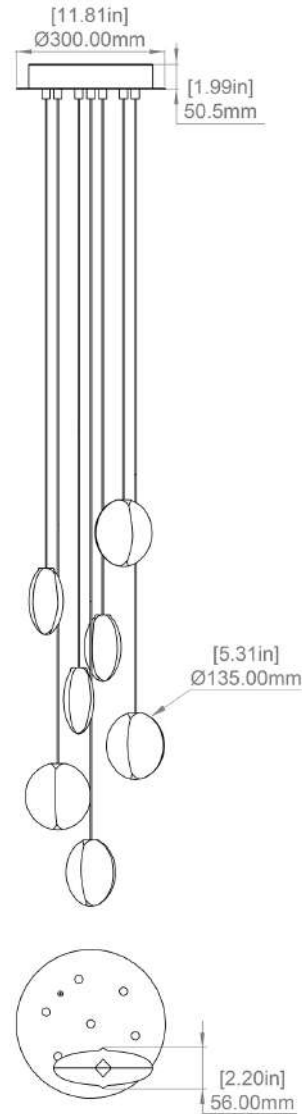

OVA C7 ROUND

Ova exudes an ethereal glow that can turn any space into a sanctuary of elegance. Carefully handmade into dimensional layers of glass, Ova casts a diffused and ambient warmth through its womb-like, translucent inner body – bringing an energetic incandescence to its life-like composition.

Nestled within an instinctively familiar form, Ova's luminescence brings a depth of movement that seemingly transforms from every vantage point.

FINISH

Frosted White Glass, White Canopy
Frosted White Glass, Black Canopy
Clear White Glass, White Canopy
Clear White Glass, Black Canopy
Clear Amber Glass, White Canopy
Clear Amber Glass, Black Canopy
Satin Amber Glass, White Canopy
Satin Amber Glass, Black Canopy

SKU

OV.R7FGL.1
OV.R7FGL.2
OV.R7CGL.1
OV.R7CGL.2
OV.R7AMBCGL.1
OV.R7AMBCGL.2
OV.R7AMBSTNGL.1
OV.R7AMBSTNGL.2

MATERIALS

Glass

LAMPING

G4 LED 14W
1750 lumens
2700K
CRI > 90
0-10V, 1-10V, PUSH, PWM
15,000 lifetime hours

VOLTAGE

110V - 127 V, 220V - 240 V (AC)

WEIGHT

18.1 lbs, 8.21 kg

CANOPY

300mm (11.8") diameter
50.50mm (1.99") depth
white RAL9003
Round

CABLE MEASURE

3m (10 ft) standard adjustable
Coax kevlar cable

CERTIFICATION

CUSTOM OPTIONS

Extended cable length (10m / 32.8ft)
upon request
Design configuration support
available

Please inquire for pricing and lead time.

STANDARD FINISHES

Image shown: Ova C7, Clear White Glass.