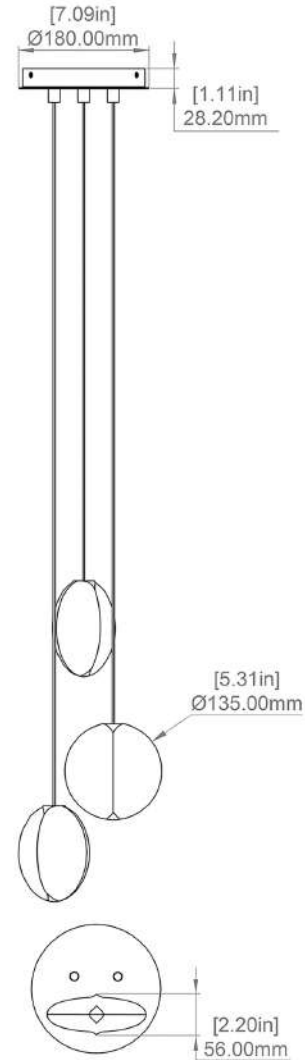

OVA C3 ROUND

Ova exudes an ethereal glow that can turn any space into a sanctuary of elegance. Carefully handmade into dimensional layers of glass, Ova casts a diffused and ambient warmth through its womb-like, translucent inner body – bringing an energetic incandescence to its life-like composition.

Nestled within an instinctively familiar form, Ova's luminescence brings a depth of movement that seemingly transforms from every vantage point.

FINISH

Frosted White Glass, White Canopy
Frosted White Glass, Black Canopy
Clear White Glass, White Canopy
Clear White Glass, Black Canopy
Clear Amber Glass, White Canopy
Clear Amber Glass, Black Canopy
Satin Amber Glass, White Canopy
Satin Amber Glass, Black Canopy

SKU

OV.R3FGL.1
OV.R3FGL.2
OV.R3CGL.1
OV.R3CGL.2
OV.R3AMBCGL.1
OV.R3AMBCGL.2
OV.R3AMBSTNGL.1
OV.R3AMBSTNGL.2

MATERIALS

Glass

LAMPING

G4 LED 6W
750 lumens
2700K
CRI > 90
0-10V, 1-10V, PUSH, PWM
15,000 lifetime hours

VOLTAGE

110V - 127 V, 220V - 240 V (AC)

WEIGHT

5.38 lbs, 2.44 kg

CANOPY

180mm (7.09") diameter
28mm (1.11") depth
Brushed brass, silk black, white
RAL9003
Round

CABLE MEASURE

3m (10 ft) standard adjustable
Coax kevlar cable

CERTIFICATION

CUSTOM OPTIONS

Extended cable length (10m / 32.8ft)
upon request
Design configuration support
available

Please inquire for pricing and lead time.

STANDARD FINISHES

Image shown: Ova C3, Clear White Glass.