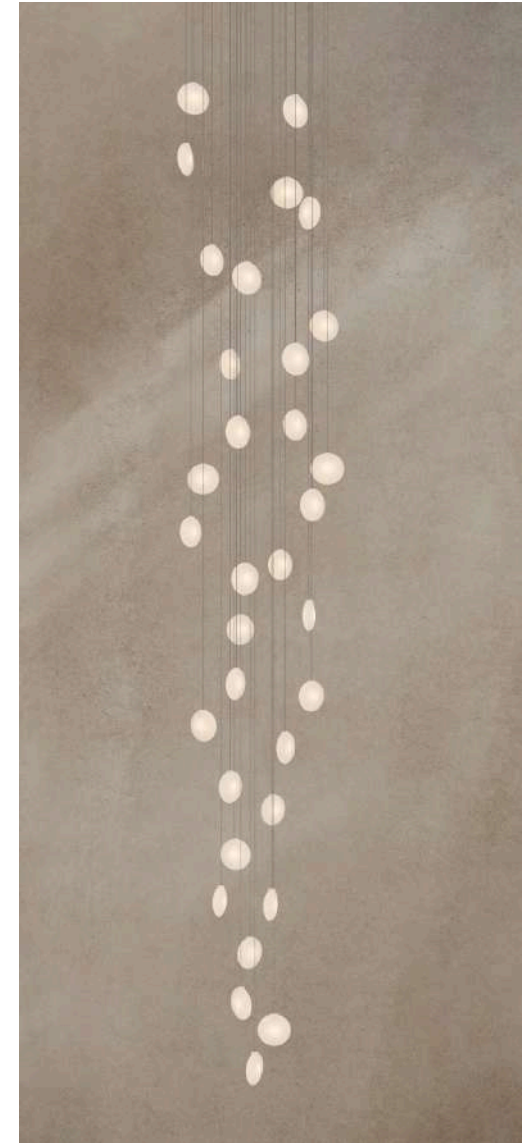

## STANDARD FINISHES

*Image shown: Ova C33, Clear White Glass.*