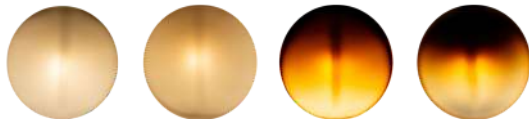

OVA C5 ROUND

Ova exudes an ethereal glow that can turn any space into a sanctuary of elegance. Carefully handmade into dimensional layers of glass, Ova casts a diffused and ambient warmth through its womb-like, translucent inner body – bringing an energetic incandescence to its life-like composition.

Nestled within an instinctively familiar form, Ova's luminescence brings a depth of movement that seemingly transforms from every vantage point.

FINISH

Frosted White Glass, White Canopy
Frosted White Glass, Black Canopy
Clear White Glass, White Canopy
Clear White Glass, Black Canopy
Clear Amber Glass, White Canopy
Clear Amber Glass, Black Canopy
Satin Amber Glass, White Canopy
Satin Amber Glass, Black Canopy

SKU

OV.R5FGL.1
OV.R5FGL.2
OV.R5CGL.1
OV.R5CGL.2
OV.R5AMBCGL.1
OV.R5AMBCGL.2
OV.R5AMBSTNGL.1
OV.R5AMBSTNGL.2

MATERIALS

Glass

LAMPING

G4 LED 10W
1250 lumens
2700K
CRI > 90
0-10V, 1-10V, PUSH, PWM
15,000 lifetime hours

VOLTAGE

110V - 127 V, 220V - 240 V (AC)

WEIGHT

10.3 lbs, 4.67 kg

CANOPY

180mm (7.09") diameter
28mm (1.11") depth
white RAL9003
Round

CABLE MEASURE

3m (10 ft) standard adjustable
Coax kevlar cable

CERTIFICATION

CUSTOM OPTIONS

Extended cable length (10m / 32.8ft)
upon request
Design configuration support
available

Please inquire for pricing and lead time.

STANDARD FINISHES

Image shown: Ova C5, Clear White Glass.