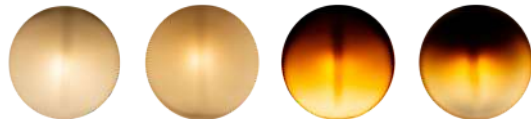

OVA C1 ROUND

Ova exudes an ethereal glow that can turn any space into a sanctuary of elegance. Carefully handmade into dimensional layers of glass, Ova casts a diffused and ambient warmth through its womb-like, translucent inner body – bringing an energetic incandescence to its life-like composition.

Nestled within an instinctively familiar form, Ova's luminescence brings a depth of movement that seemingly transforms from every vantage point.

FINISH

Frosted White Glass, White Canopy
Frosted White Glass, Black Canopy
Clear White Glass, White Canopy
Clear White Glass, Black Canopy
Clear Amber Glass, White Canopy
Clear Amber Glass, Black Canopy
Satin Amber Glass, White Canopy
Satin Amber Glass, Black Canopy

SKU

OV.R1FGL.1
OV.R1FGL.2
OV.R1CGL.1
OV.R1CGL.2
OV.R1AMBCGL.1
OV.R1AMBCGL.2
OV.R1AMBSTNGL.1
OV.R1AMBSTNGL.2

MATERIALS

Glass

LAMPING

G4 LED 2W
250 lumens
2700K
CRI > 90
0-10V, 1-10V, PUSH, PWM
15,000 lifetime hours

VOLTAGE

110V - 127 V, 220V - 240 V (AC)

WEIGHT

2.06 lbs, 0.934 kg

CANOPY

180mm (7.09") diameter
28mm (1.11") depth
Brushed brass, silk black, white
RAL9003
Round

CABLE MEASURE

3m (10 ft) standard adjustable
Coax kevlar cable

CERTIFICATION

CUSTOM OPTIONS

Extended cable length (10m / 32.8ft)
upon request
Design configuration support
available

Please inquire for pricing and lead time.

STANDARD FINISHES

Image shown: Ova C1, Clear White Glass.