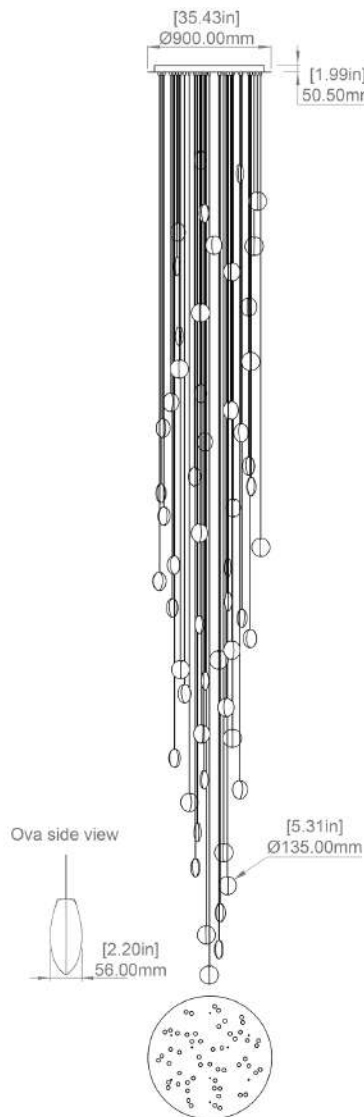

OVA C55 ROUND

Ova exudes an ethereal glow that can turn any space into a sanctuary of elegance. Carefully handmade into dimensional layers of glass, Ova casts a diffused and ambient warmth through its womb-like, translucent inner body – bringing an energetic incandescence to its life-like composition.

Nestled within an instinctively familiar form, Ova's luminescence brings a depth of movement that seemingly transforms from every vantage point.

FINISH

Frosted White Glass, White Canopy
Frosted White Glass, Black Canopy
Clear White Glass, White Canopy
Clear White Glass, Black Canopy
Clear Amber Glass, White Canopy
Clear Amber Glass, Black Canopy
Satin Amber Glass, White Canopy
Satin Amber Glass, Black Canopy

SKU

OV.R55FGL.1
OV.R55FGL.2
OV.R55CGL.1
OV.R55CGL.2
OV.R55AMBCGL.1
OV.R55AMBCGL.2
OV.R55AMBSTNGL.1
OV.R55AMBSTNGL.2

MATERIALS

Glass

LAMPING

G4 LED 110W
13,750 lumens
2700K
CRI > 90
0-10V, 1-10V, PUSH, PWM
15,000 lifetime hours

VOLTAGE

110V - 127 V, 220V - 240 V (AC)

WEIGHT

106.94 lbs, 48.5 kg

CANOPY

50.50mm (1.99") depth
Brushed brass, silk black, white
RAL9003
Round

CABLE MEASURE

3m (10 ft) or 10m (32.8 ft) standard adjustable
Coax kevlar cable

CERTIFICATION

CUSTOM OPTIONS

Dimming support (technical documents available)
Design configuration support available

Please inquire for pricing and lead time.

STANDARD FINISHES

Image shown: Ova C55, Clear White Glass.