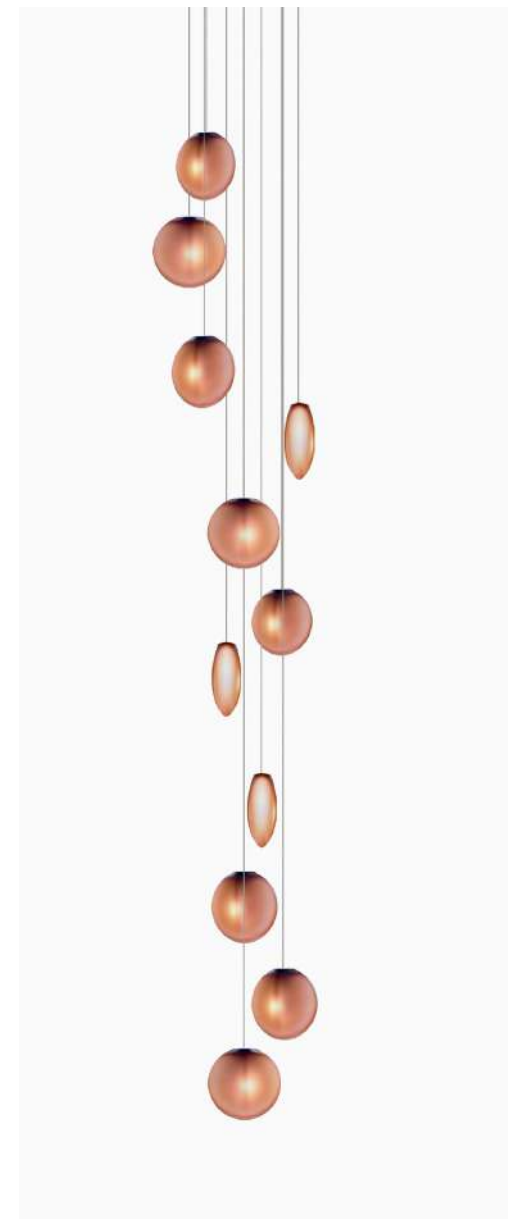

Coloured glass options: Steel Blue, Heron Blue, Emerald Green, Sprout Green, Blush Pink, Fuchsia Pink, Bordeaux Red.

FINISH

Steel Blue, White Canopy
Steel Blue, Black Canopy
Heron Blue, White Canopy
Heron Blue, Black Canopy
Emerald Green, White Canopy
Emerald Green, Black Canopy
Sprout Green, White Canopy
Sprout Green, Black Canopy
Blush Pink, White Canopy
Blush Pink, Black Canopy
Fuchsia Rose, White Canopy
Fuchsia Rose, Black Canopy
Bordeaux Red, White Canopy
Bordeaux Red, Black Canopy

SKU

OV.R11COLRSTN.STLBLU.1
OV.R11COLRSTN.STLBLU.2
OV.R11COLRSTN.HRNBLU.1
OV.R11COLRSTN.HRNBLU.2
OV.R11COLRSTN.EMGRN.1
OV.R11COLRSTN.EMGRN.2
OV.R11COLRSTN.SPRGRN.1
OV.R11COLRSTN.SPRGRN.2
OV.R11COLRSTN.BLPNK.1
OV.R11COLRSTN.BLPNK.2
OV.R11COLRSTN.FUCIA.1
OV.R11COLRSTN.FUCIA.2
OV.R11COLRSTN.BRDXR.1
OV.R11COLRSTN.BRDXR.2

MATERIALS

Satin Glass

LAMPING

G4 LED 22W
2750 lumens
3000K
CRI > 90
0-10V, 1-10V, PUSH, PWM
15,000 lifetime hours

VOLTAGE

110V - 127 V, 220V - 240 V (AC)

WEIGHT

24.7 lbs, 11.19 kg

CANOPY

300mm (11.8") diameter
50.50mm (1.99") depth
Brushed brass, silk black, white
RAL9003
Round

CABLE MEASURE

3m (10 ft) standard adjustable
Coax kevlar cable

CERTIFICATION

CUSTOM OPTIONS

Extended cable length (10m / 32.8ft)
upon request
Design configuration support
available

Please inquire for pricing and lead time.

STANDARD FINISHES

Image shown: Ova C11, Bordeaux Red Satin Glass.