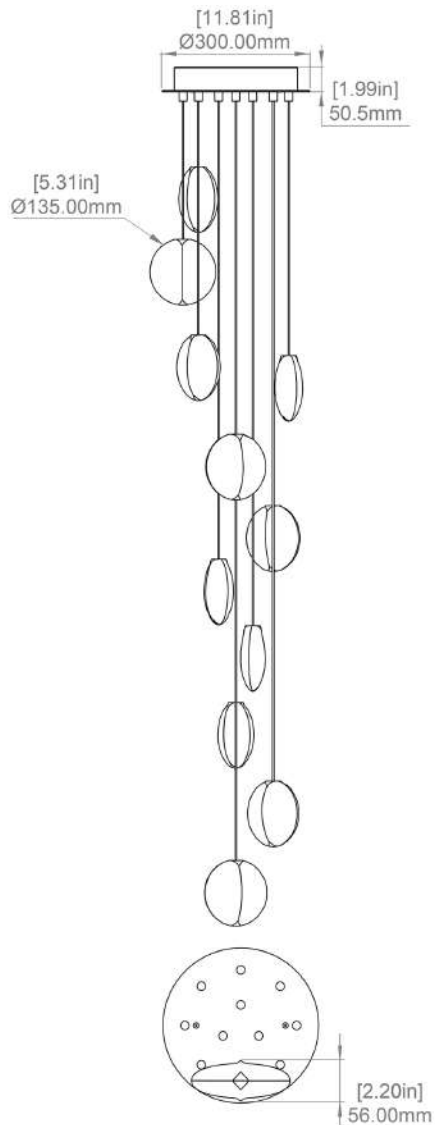

Coloured glass options: Steel Blue, Heron Blue, Emerald Green, Sprout Green, Blush Pink, Fuchsia Pink, Bordeaux Red.

FINISH

Steel Blue, White Canopy
Steel Blue, Black Canopy
Heron Blue, White Canopy
Heron Blue, Black Canopy
Emerald Green, White Canopy
Emerald Green, Black Canopy
Sprout Green, White Canopy
Sprout Green, Black Canopy
Blush Pink, White Canopy
Blush Pink, Black Canopy
Fuchsia Rose, White Canopy
Fuchsia Rose, Black Canopy
Bordeaux Red, White Canopy
Bordeaux Red, Black Canopy

SKU

OV.R11COLRSTN.STLBLU.1
OV.R11COLRSTN.STLBLU.2
OV.R11COLRSTN.HRNBLU.1
OV.R11COLRSTN.HRNBLU.2
OV.R11COLRSTN.EMGRN.1
OV.R11COLRSTN.EMGRN.2
OV.R11COLRSTN.SPRGRN.1
OV.R11COLRSTN.SPRGRN.2
OV.R11COLRSTN.BLPNK.1
OV.R11COLRSTN.BLPNK.2
OV.R11COLRSTN.FUCIA.1
OV.R11COLRSTN.FUCIA.2
OV.R11COLRSTN.BRDXR.1
OV.R11COLRSTN.BRDXR.2

MATERIALS

Satin Glass

LAMPING

G4 LED 22W
2750 lumens
3000K
CRI > 90
0-10V, 1-10V, PUSH, PWM
15,000 lifetime hours

VOLTAGE

110V - 127 V, 220V - 240 V (AC)

WEIGHT

24.7 lbs, 11.19 kg

CANOPY

300mm (11.8") diameter
50.50mm (1.99") depth
Brushed brass, silk black, white
RAL9003
Round

CABLE MEASURE

3m (10 ft) standard adjustable
Coax kevlar cable

CERTIFICATION

CUSTOM OPTIONS

Extended cable length (10m / 32.8ft)
upon request
Design configuration support
available

Please inquire for pricing and lead time.

STANDARD FINISHES

Image shown: Ova C11, Bordeaux Red Satin Glass.