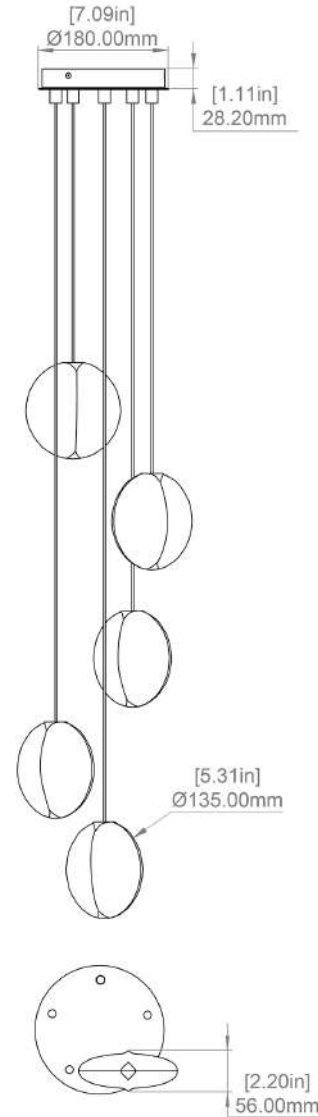

OVA C5 ROUND

Ova exudes an ethereal glow that can turn any space into a sanctuary of elegance. Carefully handmade into dimensional layers of glass, Ova casts a diffused and ambient warmth through its womb-like, translucent inner body – bringing an energetic incandescence to its life-like composition.

Nestled within an instinctively familiar form, Ova's luminescence brings a depth of movement that seemingly transforms from every vantage point.

FINISH

Frosted White Glass, White Canopy
Frosted White Glass, Black Canopy
Clear White Glass, White Canopy
Clear White Glass, Black Canopy
Clear Amber Glass, White Canopy
Clear Amber Glass, Black Canopy
Satin Amber Glass, White Canopy
Satin Amber Glass, Black Canopy

SKU

OV.R5FGL.1
OV.R5FGL.2
OV.R5CGL.1
OV.R5CGL.2
OV.R5AMBCGL.1
OV.R5AMBCGL.2
OV.R5AMBSTNGL.1
OV.R5AMBSTNGL.2

MATERIALS

Glass

LAMPING

G4 LED 10W
1250 lumens
2700K
CRI > 90
0-10V, 1-10V, PUSH, PWM
15,000 lifetime hours

VOLTAGE

110V - 127 V, 220V - 240 V (AC)

WEIGHT

10.3 lbs, 4.67 kg

CANOPY

180mm (7.09") diameter
28mm (1.11") depth
white RAL9003
Round

CABLE MEASURE

3m (10 ft) standard adjustable
Coax kevlar cable

CERTIFICATION

CUSTOM OPTIONS

Extended cable length (10m / 32.8ft)
upon request
Design configuration support
available

Please inquire for pricing and lead time.

STANDARD FINISHES

Image shown: Ova C5, Clear White Glass.