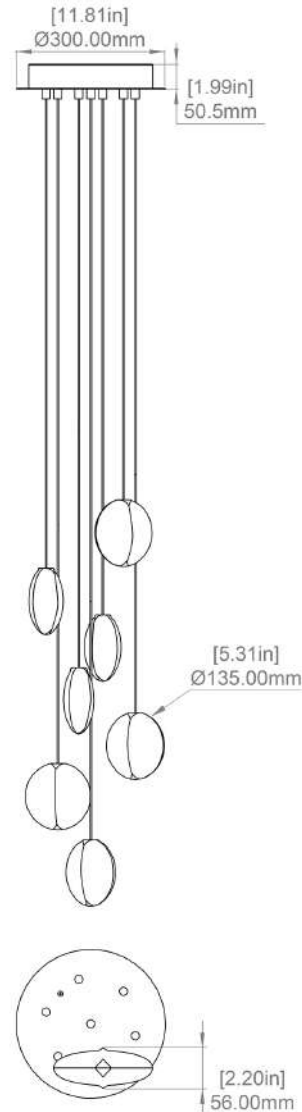

Coloured glass options: Steel Blue, Heron Blue, Emerald Green, Sprout Green, Blush Pink, Fuchsia Pink, Bordeaux Red.

FINISH

Steel Blue, White Canopy
Steel Blue, Black Canopy
Heron Blue, White Canopy
Heron Blue, Black Canopy
Emerald Green, White Canopy
Emerald Green, Black Canopy
Sprout Green, White Canopy
Sprout Green, Black Canopy
Blush Pink, White Canopy
Blush Pink, Black Canopy
Fuchsia Rose, White Canopy
Fuchsia Rose, Black Canopy
Bordeaux Red, White Canopy
Bordeaux Red, Black Canopy

SKU

OV.R7COLRSTN.STLBLU.1
OV.R7COLRSTN.STLBLU.2
OV.R7COLRSTN.HRNBLU.1
OV.R7COLRSTN.HRNBLU.2
OV.R7COLRSTN.EMGRN.1
OV.R7COLRSTN.EMGRN.2
OV.R7COLRSTN.SPRGRN.1
OV.R7COLRSTN.SPRGRN.2
OV.R7COLRSTN.BLPNK.1
OV.R7COLRSTN.BLPNK.2
OV.R7COLRSTN.FUCIA.1
OV.R7COLRSTN.FUCIA.2
OV.R7COLRSTN.BRDXRD.1
OV.R7COLRSTN.BRDXRD.2

MATERIALS

Satin Glass

LAMPING

G4 LED 14W
1750 lumens
3000K
CRI > 90
0-10V, 1-10V, PUSH, PWM
15,000 lifetime hours

VOLTAGE

110V - 127 V, 220V - 240 V (AC)

WEIGHT

18.1 lbs, 8.21 kg

CANOPY

300mm (11.8") diameter
50.50mm (1.99") depth
white RAL9003
Round

CABLE MEASURE

3m (10 ft) standard adjustable
Coax kevlar cable

CERTIFICATION

CUSTOM OPTIONS

Extended cable length (10m / 32.8ft)
upon request
Design configuration support
available

Please inquire for pricing and lead time.

STANDARD FINISHES

Image shown: Ova C7, Sprout Green Satin Glass.