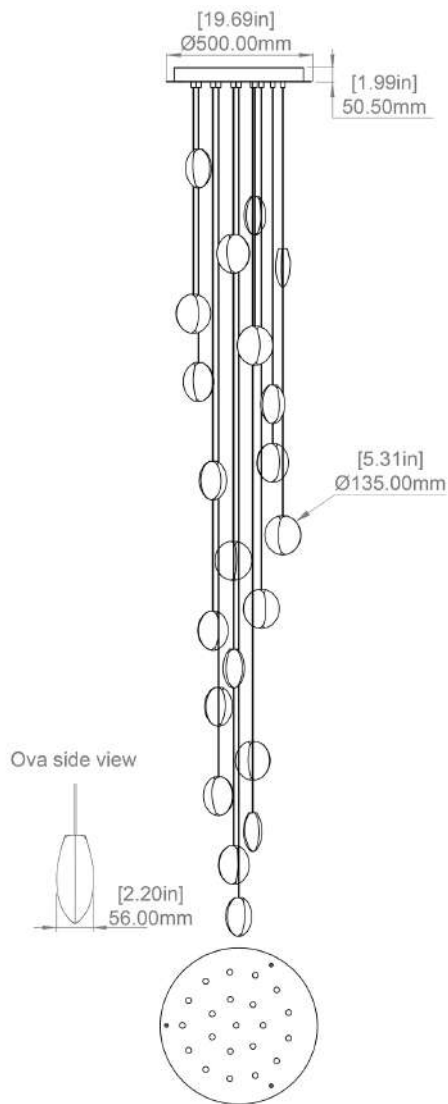

Coloured glass options: Steel Blue, Heron Blue, Emerald Green, Sprout Green, Blush Pink, Fuchsia Pink, Bordeaux Red.

FINISH

Steel Blue, White Canopy
Steel Blue, Black Canopy
Heron Blue, White Canopy
Heron Blue, Black Canopy
Emerald Green, White Canopy
Emerald Green, Black Canopy
Sprout Green, White Canopy
Sprout Green, Black Canopy
Blush Pink, White Canopy
Blush Pink, Black Canopy
Fuchsia Rose, White Canopy
Fuchsia Rose, Black Canopy
Bordeaux Red, White Canopy
Bordeaux Red, Black Canopy

SKU

OV.R21COLRSTN.STLBLU.1
OV.R21COLRSTN.STLBLU.2
OV.R21COLRSTN.HRNBLU.1
OV.R21COLRSTN.HRNBLU.2
OV.R21COLRSTN.EMGRN.1
OV.R21COLRSTN.EMGRN.2
OV.R21COLRSTN.SPRGRN.1
OV.R21COLRSTN.SPRGRN.2
OV.R21COLRSTN.BLPNK.1
OV.R21COLRSTN.BLPNK.2
OV.R21COLRSTN.FUCIA.1
OV.R21COLRSTN.FUCIA.2
OV.R21COLRSTN.BRDXR.1
OV.R21COLRSTN.BRDXR.2

MATERIALS

Satin Glass

LAMPING

G4 LED 42W
5250 lumens
3000K
CRI > 90
0-10V, 1-10V, PUSH, PWM
15,000 lifetime hours

VOLTAGE

110V - 127 V, 220V - 240 V (AC)

WEIGHT

47.9 lbs, 21.76 kg

CANOPY

500mm (19.69") diameter
50.50mm (1.99") depth
Brushed brass, silk black, white
RAL9003
Round

CABLE MEASURE

3m (10 ft) standard adjustable
Coax kevlar cable

CERTIFICATION

CUSTOM OPTIONS

Extended cable length (10m / 32.8ft)
upon request
Design configuration support
available

Please inquire for pricing and lead time.

STANDARD FINISHES

Image shown: Ova C21, Heron Blue Satin Glass.