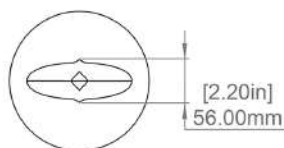

Coloured glass options: Steel Blue, Heron Blue, Emerald Green, Sprout Green, Blush Pink, Fuchsia Pink, Bordeaux Red.

FINISH

Steel Blue, White Canopy
Steel Blue, Black Canopy
Heron Blue, White Canopy
Heron Blue, Black Canopy
Emerald Green, White Canopy
Emerald Green, Black Canopy
Sprout Green, White Canopy
Sprout Green, Black Canopy
Blush Pink, White Canopy
Blush Pink, Black Canopy
Fuchsia Rose, White Canopy
Fuchsia Rose, Black Canopy
Bordeaux Red, White Canopy
Bordeaux Red, Black Canopy

SKU

OV.R1COLRSTN.STLBLU.1
OV.R1COLRSTN.STLBLU.2
OV.R1COLRSTN.HRNBLU.1
OV.R1COLRSTN.HRNBLU.2
OV.R1COLRSTN.EMGRN.1
OV.R1COLRSTN.EMGRN.2
OV.R1COLRSTN.SPRGRN.1
OV.R1COLRSTN.SPRGRN.2
OV.R1COLRSTN.BLPNK.1
OV.R1COLRSTN.BLPNK.2
OV.R1COLRSTN.FUCIA.1
OV.R1COLRSTN.FUCIA.2
OV.R1COLRSTN.BRDXR.1
OV.R1COLRSTN.BRDXR.2

MATERIALS

Satin Glass

LAMPING

G4 LED 2W
250 lumens
3000K
CRI > 90
0-10V, 1-10V, PUSH, PWM
15,000 lifetime hours

VOLTAGE

110V - 127 V, 220V - 240 V (AC)

WEIGHT

2.06 lbs, 0.934 kg

CANOPY

180mm (7.09") diameter
28mm (1.11") depth
Brushed brass, silk black, white
RAL9003
Round

CABLE MEASURE

3m (10 ft) standard adjustable
Coax kevlar cable

CERTIFICATION

CUSTOM OPTIONS

Extended cable length (10m / 32.8ft)
upon request
Design configuration support
available

Please inquire for pricing and lead time.

STANDARD FINISHES

Image shown: Ova C1, Fuchsia Rose Satin Glass.