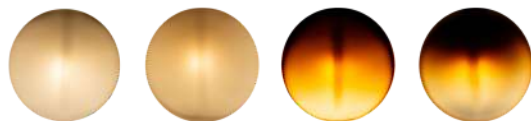

OVA C55 ROUND

Ova exudes an ethereal glow that can turn any space into a sanctuary of elegance. Carefully handmade into dimensional layers of glass, Ova casts a diffused and ambient warmth through its womb-like, translucent inner body – bringing an energetic incandescence to its life-like composition.

Nestled within an instinctively familiar form, Ova's luminescence brings a depth of movement that seemingly transforms from every vantage point.

FINISH

Frosted White Glass, White Canopy
Frosted White Glass, Black Canopy
Clear White Glass, White Canopy
Clear White Glass, Black Canopy
Clear Amber Glass, White Canopy
Clear Amber Glass, Black Canopy
Satin Amber Glass, White Canopy
Satin Amber Glass, Black Canopy

SKU

OV.R55FGL.1
OV.R55FGL.2
OV.R55CGL.1
OV.R55CGL.2
OV.R55AMBCGL.1
OV.R55AMBCGL.2
OV.R55AMBSTNGL.1
OV.R55AMBSTNGL.2

MATERIALS

Glass

LAMPING

G4 LED 110W
13,750 lumens
2700K
CRI > 90
0-10V, 1-10V, PUSH, PWM
15,000 lifetime hours

VOLTAGE

110V - 127 V, 220V - 240 V (AC)

WEIGHT

106.94 lbs, 48.5 kg

CANOPY

50.50mm (1.99") depth
Brushed brass, silk black, white
RAL9003
Round

CABLE MEASURE

3m (10 ft) or 10m (32.8 ft) standard adjustable
Coax kevlar cable

CERTIFICATION

CUSTOM OPTIONS

Dimming support (technical documents available)
Design configuration support available

Please inquire for pricing and lead time.

STANDARD FINISHES

Image shown: Ova C55, Clear White Glass.