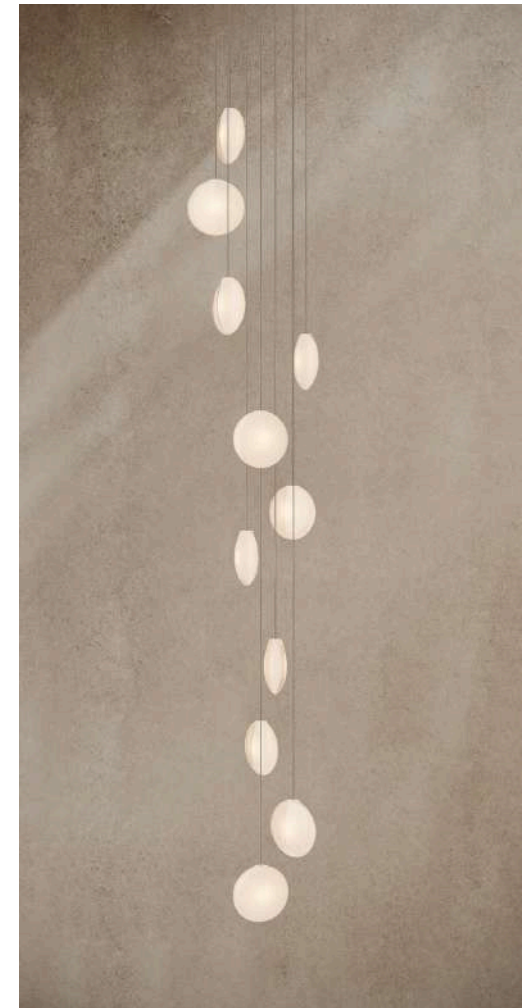

## STANDARD FINISHES

*Image shown: Ova C11, Clear White Glass.*