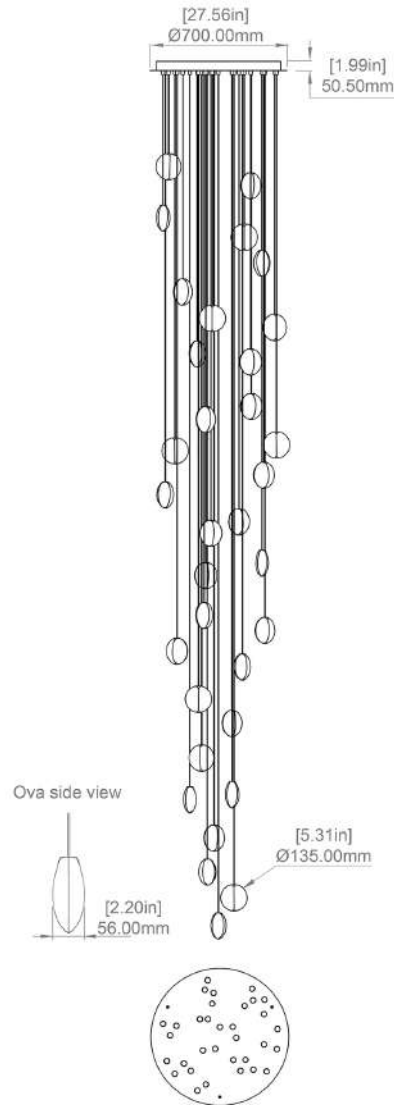

OVA C33 ROUND

Ova exudes an ethereal glow that can turn any space into a sanctuary of elegance. Carefully handmade into dimensional layers of glass, Ova casts a diffused and ambient warmth through its womb-like, translucent inner body – bringing an energetic incandescence to its life-like composition.

Nestled within an instinctively familiar form, Ova's luminescence brings a depth of movement that seemingly transforms from every vantage point.

FINISH

Frosted White Glass, White Canopy
Frosted White Glass, Black Canopy
Clear White Glass, White Canopy
Clear White Glass, Black Canopy
Clear Amber Glass, White Canopy
Clear Amber Glass, Black Canopy
Satin Amber Glass, White Canopy
Satin Amber Glass, Black Canopy

SKU

OV.R33FGL.1
OV.R33FGL.2
OV.R33CGL.1
OV.R33CGL.2
OV.R33AMBCGL.1
OV.R33AMBCGL.2
OV.R33AMBSTNGL.1
OV.R33AMBSTNGL.2

MATERIALS

Glass

LAMPING

G4 LED 66W
8250 lumens
2700K
CRI > 90
0-10V, 1-10V, PUSH, PWM
15,000 lifetime hours

VOLTAGE

110V - 127 V, 220V - 240 V (AC)
120 V (DC)

WEIGHT

79.65 lbs, 36.13 kg

CANOPY

700mm (27.5") diameter
50.50mm (1.99") depth
Brushed brass, silk black, white
RAL9003
Round

CABLE MEASURE

3m (10 ft) or 10m (32.8 ft) standard adjustable
Coax kevlar cable

CERTIFICATION

CUSTOM OPTIONS

Dimming support (technical documents available)
Design configuration support available

Please inquire for pricing and lead time.

STANDARD FINISHES

Image shown: Ova C33, Clear White Glass.