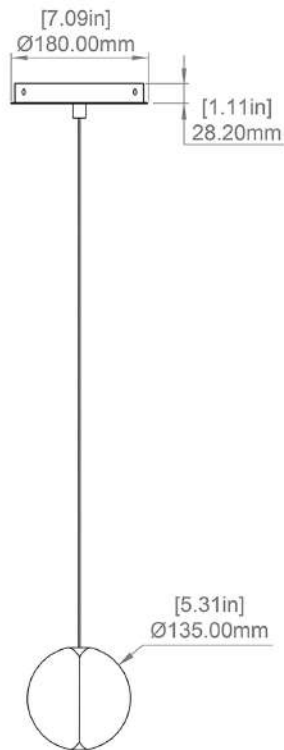

Coloured glass options: Steel Blue, Heron Blue, Emerald Green, Sprout Green, Blush Pink, Fuchsia Pink, Bordeaux Red.

FINISH

Steel Blue, White Canopy
Steel Blue, Black Canopy
Heron Blue, White Canopy
Heron Blue, Black Canopy
Emerald Green, White Canopy
Emerald Green, Black Canopy
Sprout Green, White Canopy
Sprout Green, Black Canopy
Blush Pink, White Canopy
Blush Pink, Black Canopy
Fuchsia Rose, White Canopy
Fuchsia Rose, Black Canopy
Bordeaux Red, White Canopy
Bordeaux Red, Black Canopy

SKU

OV.R1COLRSTN.STLBLU.1
OV.R1COLRSTN.STLBLU.2
OV.R1COLRSTN.HRNBLU.1
OV.R1COLRSTN.HRNBLU.2
OV.R1COLRSTN.EMGRN.1
OV.R1COLRSTN.EMGRN.2
OV.R1COLRSTN.SPRGRN.1
OV.R1COLRSTN.SPRGRN.2
OV.R1COLRSTN.BLPNK.1
OV.R1COLRSTN.BLPNK.2
OV.R1COLRSTN.FUCIA.1
OV.R1COLRSTN.FUCIA.2
OV.R1COLRSTN.BRDXR.1
OV.R1COLRSTN.BRDXR.2

MATERIALS

Satin Glass

LAMPING

G4 LED 2W
250 lumens
3000K
CRI > 90
0-10V, 1-10V, PUSH, PWM
15,000 lifetime hours

VOLTAGE

110V - 127 V, 220V - 240 V (AC)

WEIGHT

2.06 lbs, 0.934 kg

CANOPY

180mm (7.09") diameter
28mm (1.11") depth
Brushed brass, silk black, white
RAL9003
Round

CABLE MEASURE

3m (10 ft) standard adjustable
Coax kevlar cable

CERTIFICATION

CUSTOM OPTIONS

Extended cable length (10m / 32.8ft)
upon request
Design configuration support
available

Please inquire for pricing and lead time.

STANDARD FINISHES

Image shown: Ova C1, Fuchsia Rose Satin Glass.