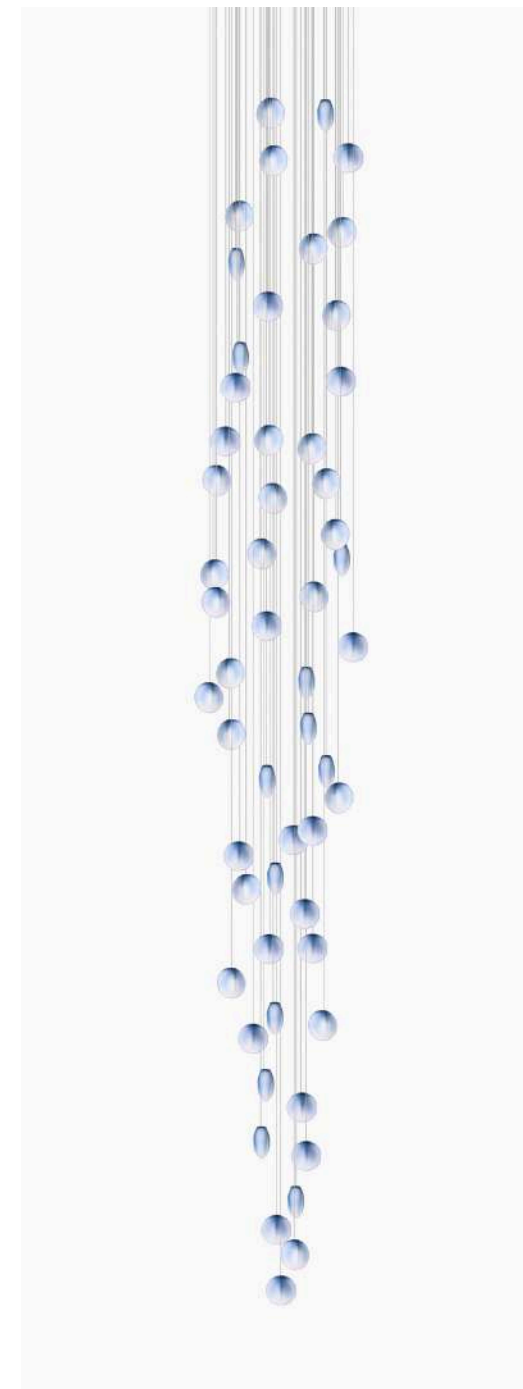

## STANDARD FINISHES

Image shown: Ova C55, Steel Blue Satin Glass.