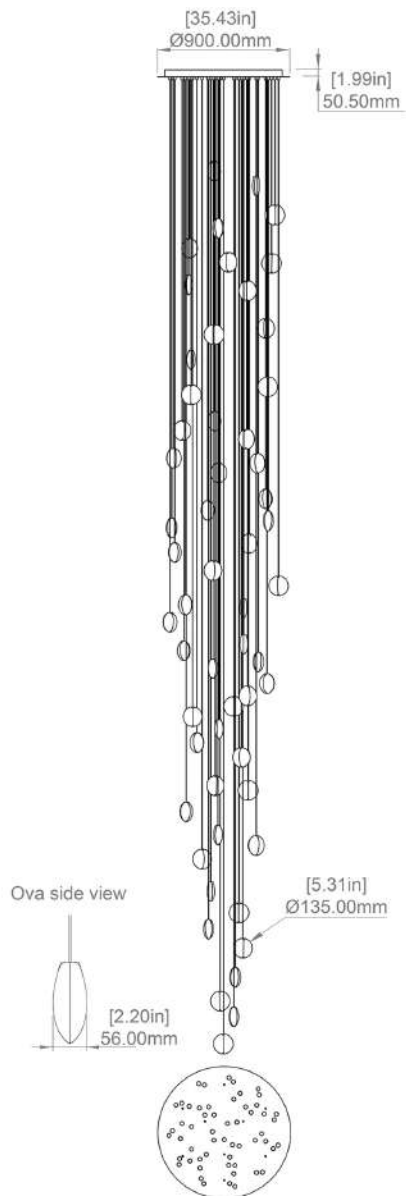

Coloured glass options: Steel Blue, Heron Blue, Emerald Green, Sprout Green, Blush Pink, Fuchsia Pink, Bordeaux Red.

FINISH

Steel Blue, White Canopy
Steel Blue, Black Canopy
Heron Blue, White Canopy
Heron Blue, Black Canopy
Emerald Green, White Canopy
Emerald Green, Black Canopy
Sprout Green, White Canopy
Sprout Green, Black Canopy
Blush Pink, White Canopy
Blush Pink, Black Canopy
Fuchsia Rose, White Canopy
Fuchsia Rose, Black Canopy
Bordeaux Red, White Canopy
Bordeaux Red, Black Canopy

SKU

OV.R55COLRSTN.STLBLU.1
OV.R55COLRSTN.STLBLU.2
OV.R55COLRSTN.HRNBLU.1
OV.R55COLRSTN.HRNBLU.2
OV.R55COLRSTN.EMGRN.1
OV.R55COLRSTN.EMGRN.2
OV.R55COLRSTN.SPRGRN.1
OV.R55COLRSTN.SPRGRN.2
OV.R55COLRSTN.BLPNK.1
OV.R55COLRSTN.BLPNK.2
OV.R55COLRSTN.FUCIA.1
OV.R55COLRSTN.FUCIA.2
OV.R55COLRSTN.BRDXR.1
OV.R55COLRSTN.BRDXR.2

MATERIALS

Satin Glass

LAMPING

G4 LED 110W
13,750 lumens
3000K
CRI > 90
0-10V, 1-10V, PUSH, PWM
15,000 lifetime hours

VOLTAGE

110V - 127 V, 220V - 240 V (AC)

WEIGHT

106.94 lbs, 48.5 kg

CANOPY

50.50mm (1.99") depth
Brushed brass, silk black, white
RAL9003
Round

CABLE MEASURE

3m (10 ft) or 10m (32.8 ft) standard adjustable
Coax kevlar cable

CERTIFICATION

CUSTOM OPTIONS

Dimming support (technical documents available)
Design configuration support available

Please inquire for pricing and lead time.

STANDARD FINISHES

Image shown: Ova C55, Steel Blue Satin Glass.