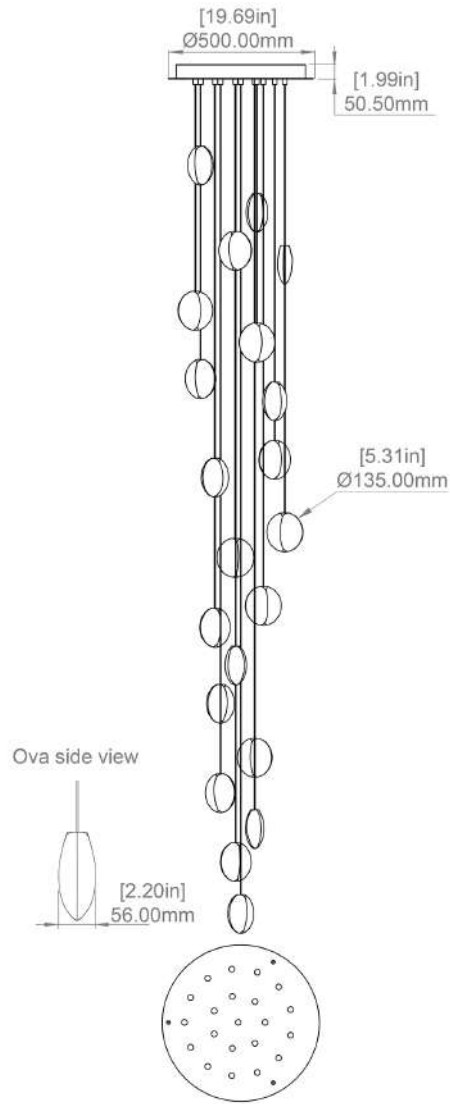

OVA C21 ROUND

Ova exudes an ethereal glow that can turn any space into a sanctuary of elegance. Carefully handmade into dimensional layers of glass, Ova casts a diffused and ambient warmth through its womb-like, translucent inner body – bringing an energetic incandescence to its life-like composition.

Nestled within an instinctively familiar form, Ova's luminescence brings a depth of movement that seemingly transforms from every vantage point.

FINISH

Frosted White Glass, White Canopy
Frosted White Glass, Black Canopy
Clear White Glass, White Canopy
Clear White Glass, Black Canopy
Clear Amber Glass, White Canopy
Clear Amber Glass, Black Canopy
Satin Amber Glass, White Canopy
Satin Amber Glass, Black Canopy

SKU

OV.R21FGL.1
OV.R21FGL.2
OV.R21CGL.1
OV.R21CGL.2
OV.R21AMBCGL.1
OV.R21AMBCGL.2
OV.R21AMBSTNGL.1
OV.R21AMBSTNGL.2

MATERIALS

Glass

LAMPING

G4 LED 42W
5250 lumens
2700K
CRI > 90
0-10V, 1-10V, PUSH, PWM
15,000 lifetime hours

VOLTAGE

110V - 127 V, 220V - 240 V (AC)

WEIGHT

47.9 lbs, 21.76 kg

CANOPY

500mm (19.69") diameter
50.50mm (1.99") depth
Brushed brass, silk black, white
RAL9003
Round

CABLE MEASURE

3m (10 ft) standard adjustable
Coax kevlar cable

CERTIFICATION

CUSTOM OPTIONS

Extended cable length (10m / 32.8ft)
upon request
Design configuration support
available

Please inquire for pricing and lead time.

STANDARD FINISHES

Image shown: Ova C21, Clear White Glass.