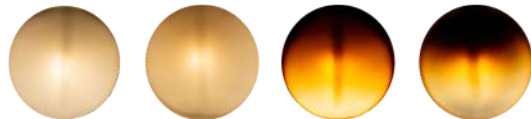

OVA C21 ROUND

Ova exudes an ethereal glow that can turn any space into a sanctuary of elegance. Carefully handmade into dimensional layers of glass, Ova casts a diffused and ambient warmth through its womb-like, translucent inner body – bringing an energetic incandescence to its life-like composition.

Nestled within an instinctively familiar form, Ova's luminescence brings a depth of movement that seemingly transforms from every vantage point.

FINISH

Frosted White Glass, White Canopy
Frosted White Glass, Black Canopy
Clear White Glass, White Canopy
Clear White Glass, Black Canopy
Clear Amber Glass, White Canopy
Clear Amber Glass, Black Canopy
Satin Amber Glass, White Canopy
Satin Amber Glass, Black Canopy

SKU

OV.R21FGL.1
OV.R21FGL.2
OV.R21CGL.1
OV.R21CGL.2
OV.R21AMBCGL.1
OV.R21AMBCGL.2
OV.R21AMBSTNGL.1
OV.R21AMBSTNGL.2

MATERIALS

Glass

LAMPING

G4 LED 42W
5250 lumens
2700K
CRI > 90
0-10V, 1-10V, PUSH, PWM
15,000 lifetime hours

VOLTAGE

110V - 127 V, 220V - 240 V (AC)

WEIGHT

47.9 lbs, 21.76 kg

CANOPY

500mm (19.69") diameter
50.50mm (1.99") depth
Brushed brass, silk black, white
RAL9003
Round

CABLE MEASURE

3m (10 ft) standard adjustable
Coax kevlar cable

CERTIFICATION

CUSTOM OPTIONS

Extended cable length (10m / 32.8ft)
upon request
Design configuration support
available

Please inquire for pricing and lead time.

STANDARD FINISHES

Image shown: Ova C21, Clear White Glass.