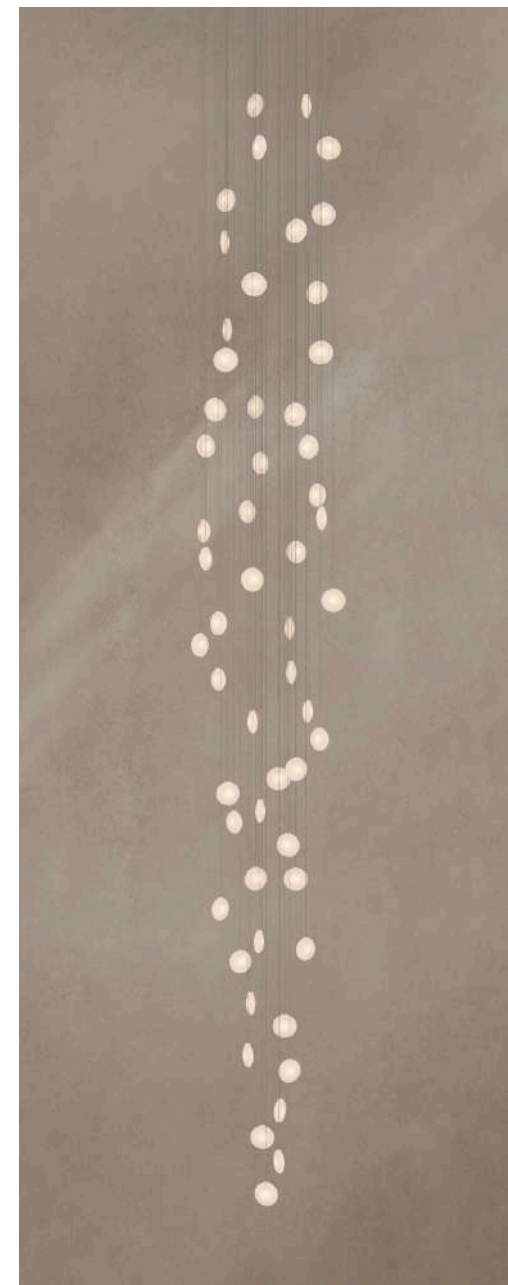

## STANDARD FINISHES

*Image shown: Ova C55, Clear White Glass.*