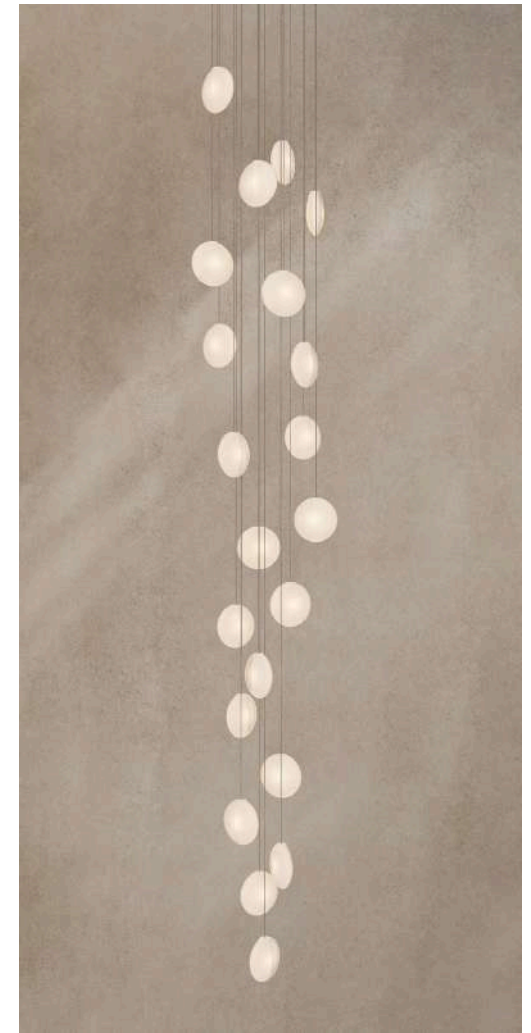

## STANDARD FINISHES

Image shown: Ova C21, Clear White Glass.