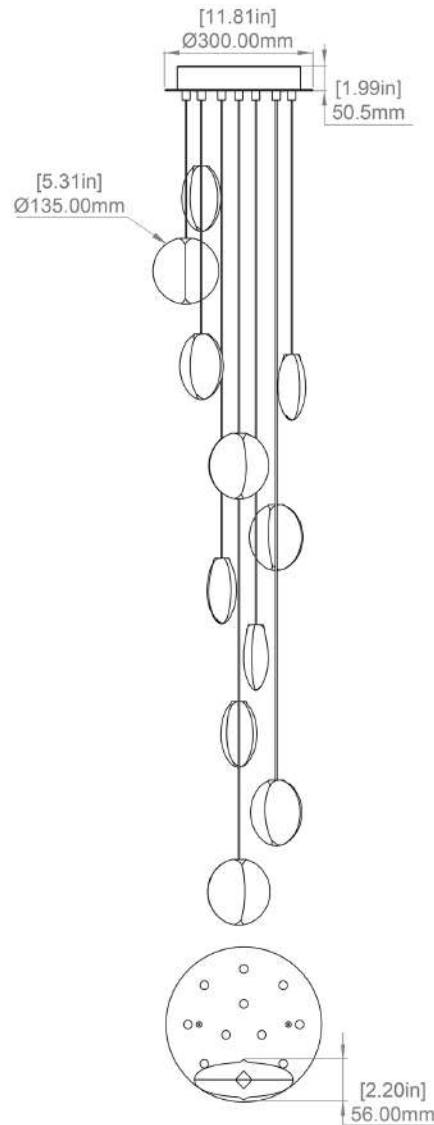

OVA C11 ROUND

Ova exudes an ethereal glow that can turn any space into a sanctuary of elegance. Carefully handmade into dimensional layers of glass, Ova casts a diffused and ambient warmth through its womb-like, translucent inner body – bringing an energetic incandescence to its life-like composition.

Nestled within an instinctively familiar form, Ova's luminescence brings a depth of movement that seemingly transforms from every vantage point.

FINISH

Frosted White Glass, White Canopy
Frosted White Glass, Black Canopy
Clear White Glass, White Canopy
Clear White Glass, Black Canopy
Clear Amber Glass, White Canopy
Clear Amber Glass, Black Canopy
Satin Amber Glass, White Canopy
Satin Amber Glass, Black Canopy

SKU

OV.R11FGL.1
OV.R11FGL.2
OV.R11CGL.1
OV.R11CGL.2
OV.R11AMBCGL.1
OV.R11AMBCGL.2
OV.R11AMBSTNGL.1
OV.R11AMBSTNGL.2

MATERIALS

Glass

LAMPING

G4 LED 22W
2750 lumens
2700K
CRI > 90
0-10V, 1-10V, PUSH, PWM
15,000 lifetime hours

VOLTAGE

110V - 127 V, 220V - 240 V (AC)

WEIGHT

24.7 lbs, 11.19 kg

CANOPY

300mm (11.8") diameter
50.50mm (1.99") depth
Brushed brass, silk black, white
RAL9003
Round

CABLE MEASURE

3m (10 ft) standard adjustable
Coax kevlar cable

CERTIFICATION

CUSTOM OPTIONS

Extended cable length (10m / 32.8ft)
upon request
Design configuration support
available

Please inquire for pricing and lead time.

STANDARD FINISHES

Image shown: Ova C11, Clear White Glass.