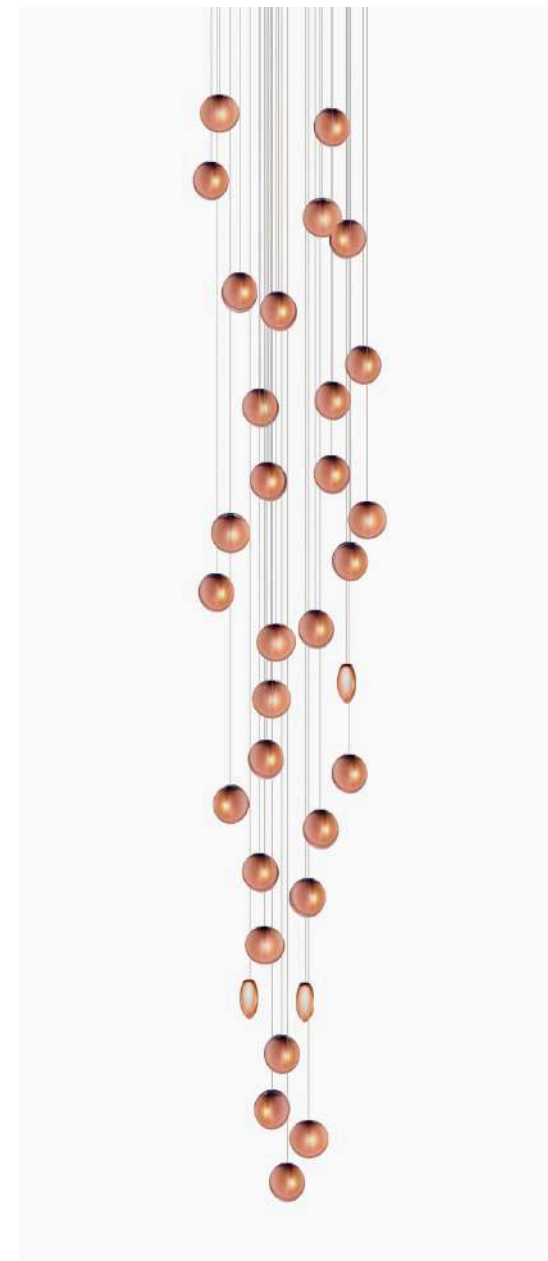

Coloured glass options: Steel Blue, Heron Blue, Emerald Green, Sprout Green, Blush Pink, Fuchsia Pink, Bordeaux Red.

FINISH

Steel Blue, White Canopy
Steel Blue, Black Canopy
Heron Blue, White Canopy
Heron Blue, Black Canopy
Emerald Green, White Canopy
Emerald Green, Black Canopy
Sprout Green, White Canopy
Sprout Green, Black Canopy
Blush Pink, White Canopy
Blush Pink, Black Canopy
Fuchsia Rose, White Canopy
Fuchsia Rose, Black Canopy
Bordeaux Red, White Canopy
Bordeaux Red, Black Canopy

SKU

OV.R33COLRSTN.STLBLU.1
OV.R33COLRSTN.STLBLU.2
OV.R33COLRSTN.HRNBLU.1
OV.R33COLRSTN.HRNBLU.2
OV.R33COLRSTN.EMGRN.1
OV.R33COLRSTN.EMGRN.2
OV.R33COLRSTN.SPRGRN.1
OV.R33COLRSTN.SPRGRN.2
OV.R33COLRSTN.BLPNK.1
OV.R33COLRSTN.BLPNK.2
OV.R33COLRSTN.FUCIA.1
OV.R33COLRSTN.FUCIA.2
OV.R33COLRSTN.BRDXR.1
OV.R33COLRSTN.BRDXR.2

MATERIALS

Satin Glass

LAMPING

G4 LED 66W
8250 lumens
3000K
CRI > 90
0-10V, 1-10V, PUSH, PWM
15,000 lifetime hours

VOLTAGE

110V - 127 V, 220V - 240 V (AC)
120 V (DC)

WEIGHT

79.65 lbs, 36.13 kg

CANOPY

700mm (27.5") diameter
50.50mm (1.99") depth
Brushed brass, silk black, white
RAL9003
Round

CABLE MEASURE

3m (10 ft) or 10m (32.8 ft) standard adjustable
Coax kevlar cable

CERTIFICATION

CUSTOM OPTIONS

Dimming support (technical documents available)
Design configuration support available

Please inquire for pricing and lead time.

STANDARD FINISHES

Image shown: Ova C33, Bordeaux Red Satin Glass.