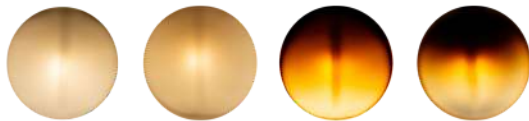

OVA C33 ROUND

Ova exudes an ethereal glow that can turn any space into a sanctuary of elegance. Carefully handmade into dimensional layers of glass, Ova casts a diffused and ambient warmth through its womb-like, translucent inner body – bringing an energetic incandescence to its life-like composition.

Nestled within an instinctively familiar form, Ova's luminescence brings a depth of movement that seemingly transforms from every vantage point.

FINISH

Frosted White Glass, White Canopy
Frosted White Glass, Black Canopy
Clear White Glass, White Canopy
Clear White Glass, Black Canopy
Clear Amber Glass, White Canopy
Clear Amber Glass, Black Canopy
Satin Amber Glass, White Canopy
Satin Amber Glass, Black Canopy

SKU

OV.R33FGL.1
OV.R33FGL.2
OV.R33CGL.1
OV.R33CGL.2
OV.R33AMBCGL.1
OV.R33AMBCGL.2
OV.R33AMBSTNGL.1
OV.R33AMBSTNGL.2

MATERIALS

Glass

LAMPING

G4 LED 66W
8250 lumens
2700K
CRI > 90
0-10V, 1-10V, PUSH, PWM
15,000 lifetime hours

VOLTAGE

110V - 127 V, 220V - 240 V (AC)
120 V (DC)

WEIGHT

79.65 lbs, 36.13 kg

CANOPY

700mm (27.5") diameter
50.50mm (1.99") depth
Brushed brass, silk black, white
RAL9003
Round

CABLE MEASURE

3m (10 ft) or 10m (32.8 ft) standard adjustable
Coax kevlar cable

CERTIFICATION

CUSTOM OPTIONS

Dimming support (technical documents available)
Design configuration support available

Please inquire for pricing and lead time.

STANDARD FINISHES

Image shown: Ova C33, Clear White Glass.