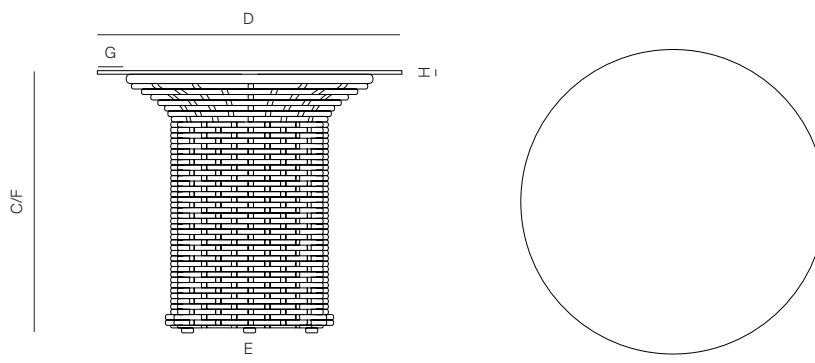

### SPECIFICATIONS

Width:	20"	50.8cm
Length:	20"	50.8 cm
Height:	17 1/4"	43.7 cm

### ALUMINUM TABLE TOP

ASH BLACK

LINEN

# DANAO

RD SIDE TABLE 20"

MEASURES INCH CM	OVERALL LENGTH	OVERALL WIDTH	OVERALL HEIGHT	DIAMETER	SIZE OF BASE	FOOT HEIGHT	OVERHANG AT ENDS	TABLE TOP THICKNESS	APRON TO FLOOR CLEARANCE	SPACE BETWEEN LEGS AT HEAD	SPACE BETWEEN LEGS AT SIDE
DESCRIPTION	A	B	C	D	E	F	G	H	I	J	K
RD SIDE TABLE 20"			1	20	10	17	2 1/4	1/2			
SKU#				508	25.5	43.1					