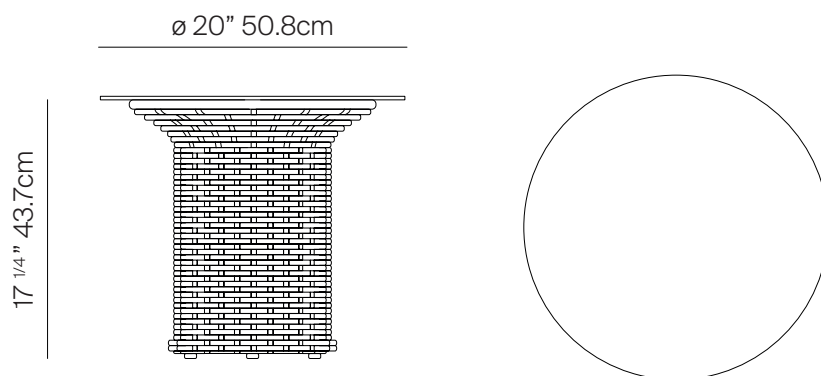

## RD SIDE TABLE 20"

### SPECIFICATIONS

Width:	20"	50.8cm
Length:	20"	50.8 cm
Height:	17 1/4"	43.7 cm

# DANAO

RD SIDE TABLE 20"

MEASURES INCH CM	OVERALL LENGTH	OVERALL WIDTH	OVERALL HEIGHT	DIAMETER	SIZE OF BASE	FOOT HEIGHT	OVERHANG AT ENDS	TABLE TOP THICKNESS	APRON TO FLOOR CLEARANCE	SPACE BETWEEN LEGS AT HEAD	SPACE BETWEEN LEGS AT SIDE
DESCRIPTION	A	B	C	D	E	F	G	H	I	J	K
RD SIDE TABLE 20"			1	20	10	17	2 1/4	1/2			
SKU#				508	25.5	43.1					

MEASURES INCH CM	SEAT UP TO	DIAGONAL CLEARANCE	OVERALL FURNITURE WEIGHT LBS KGS	TOTAL PIECES IN A BOX	BOXED WEIGHT LBS KGS	CUBE
DESCRIPTION	L					
RD SIDE TABLE 20"						
SKU#				1	10	