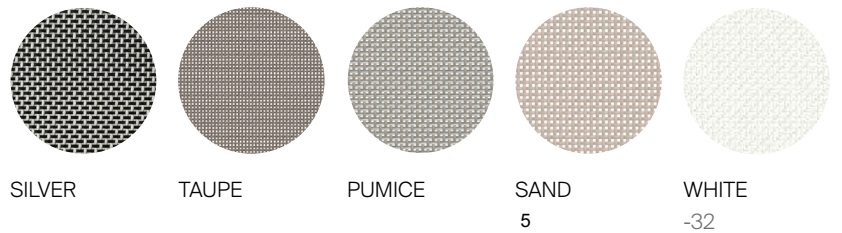

BOND

by Claudio Bellini

SQ SIDE TABLE 36"

SPECIFICATIONS

Width:	36"	91.5 cm
Depth:	36"	91.5 cm
Height:	12 1/4"	31 cm

MATERIALS

Frame: Powder coated aluminum

Accents: Batyline.

Furniture Cover Available.

FINISHES

ALUMINUM

BATYLINE

DANAO

SQ SIDE TABLE 36"

MEASURES INCH CM	OVERALL LENGTH	OVERALL WIDTH	OVERALL HEIGHT	SIZE OF BASE	FOOT HEIGHT	OVERGANG AT ENDS	TABLE TOP THICKNESS	APRON TO FLOOR CLEARANCE	SPACE BETWEEN LEGS AT HEAD	SPACE BETWEEN LEGS AT SIDE	SEAT UP TO (APROX. 20"W CHAIRS SPACED 2" APART)
DESCRIPTION	A	B	C	D	E	F	G	H	I	J	K
SQ SIDE TABLE 36"			1	36	9	-	1 1/2		2	33 1/2	-
SKU#			31	91.5	22.7					5	-