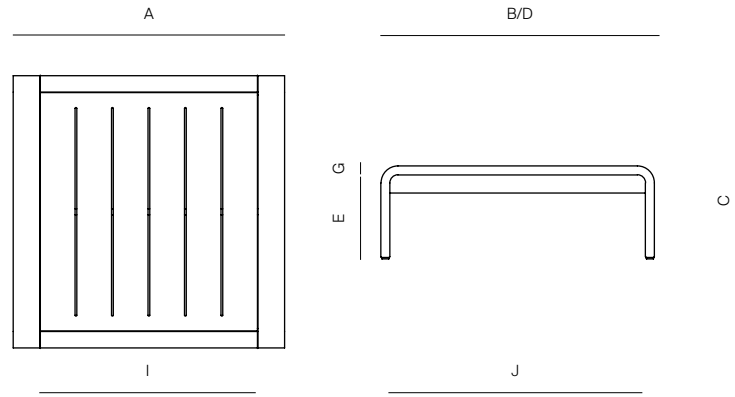

BOND

by Claudio Bellini

SQ SIDE TABLE 36"

SPECIFICATIONS

Width:	36"	91.5 cm
Depth:	36"	91.5 cm
Height:	12 1/4"	31 cm

MATERIALS

Frame: Powder coated aluminum

Accents: Batyline.

Furniture Cover Available.

FINISHES

ALUMINUM

BATYLINE

DANAO

SQ SIDE TABLE 36"

MEASURES INCH CM	OVERALL LENGTH	OVERALL WIDTH	OVERALL HEIGHT	SIZE OF BASE	FOOT HEIGHT	OVERGANG AT ENDS	TABLE TOP THICKNESS	APRON TO FLOOR CLEARANCE	SPACE BETWEEN LEGS AT HEAD	SPACE BETWEEN LEGS AT SIDE	SEAT UP TO (APROX. 20"W CHAIRS SPACED 2" APART)
DESCRIPTION	A	B	C	D	E	F	G	H	I	J	K
SQ SIDE TABLE 36"			1	36	9	-	1 1/2		2	33 1/2	-
SKU#			31	91.5	22.7					5	-

MEASURES INCH CM	DIAGONAL	CLEARANCE	OVERALL FURNITURE WEIGHT LBS KGS	TOTAL PIECES IN A BOX	BOXED WEIGHT LBS KGS	CBM
DESCRIPTION	L					
SQ SIDE TABLE 36"						
SKU#				1		