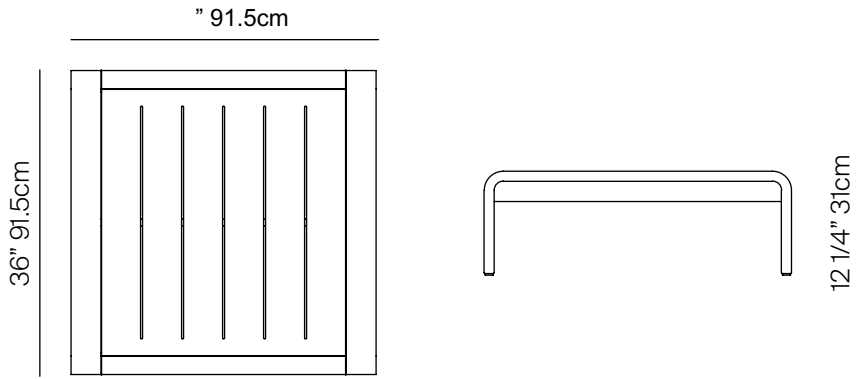

BOND

by Claudio Bellini

SQ SIDE TABLE 36"

SPECIFICATIONS

Width:	36"	91.5 cm
Depth:	36"	91.5 cm
Height:	12 1/4"	31 cm

MATERIALS

Frame: Powder coated aluminum

Accents: Batyline.

Furniture Cover Available.

FINISHES

ALUMINUM

BATYLINE

DANAO

SQ SIDE TABLE 36"

MEASURES INCH CM	OVERALL LENGTH	OVERALL WIDTH	OVERALL HEIGHT	SIZE OF BASE	FOOT HEIGHT	OVERGANG AT ENDS	TABLE TOP THICKNESS	APRON TO FLOOR CLEARANCE	SPACE BETWEEN LEGS AT HEAD	SPACE BETWEEN LEGS AT SIDE	SEAT UP TO (APROX. 20"W CHAIRS SPACED 2" APART)
DESCRIPTION	A	B	C	D	E	F	G	H	I	J	K
SQ SIDE TABLE 36"			1	36	9	-	1 1/2		2	33 1/2	-
SKU#			31	91.5	22.7					5	-

MEASURES INCH CM	DIAGONAL	CLEARANCE	OVERALL FURNITURE WEIGHT LBS KGS	TOTAL PIECES IN A BOX	BOXED WEIGHT LBS KGS	CBM
DESCRIPTION	L					
SQ SIDE TABLE 36"						
SKU#				1		