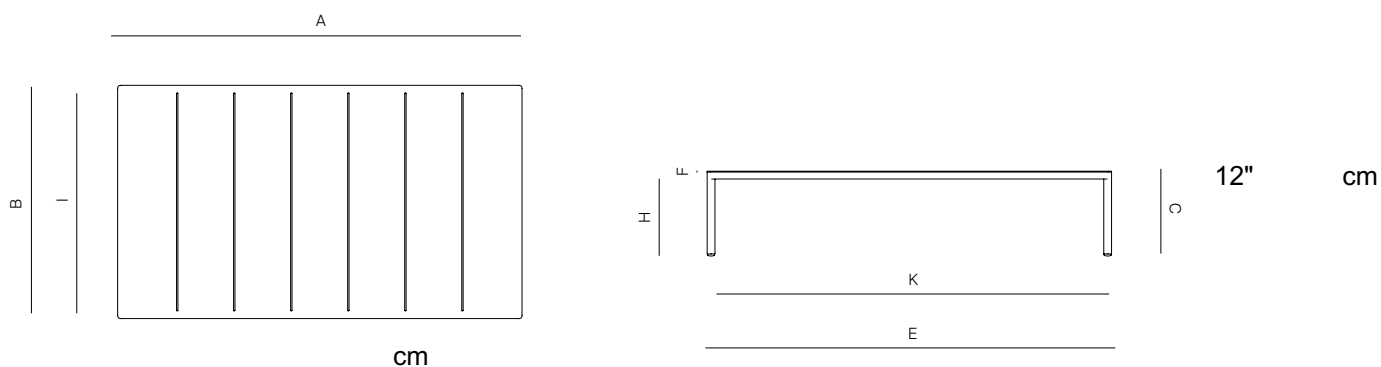

GREENWICH

by Mario Ruiz

RECTANGULAR COFFEE TABLE 57"

SPECIFICATIONS

Width:	57 1/4"	cm
Depth:	33"	83.8 cm
Height:	12"	30.5 cm

MATERIALS

Frame: Powder coated aluminum.

Furniture Cover Available.

FINISHES

ALUMINUM

THROW PILLOWS SOLD SEPARATELY

MOQ APPLIED ON CERTAIN FINISHES

DANAO

RECTANGULAR COFFEE TABLE 57"

MEASURES INCH CM	OVERALL LENGTH	OVERALL WIDTH	OVERALL HEIGHT	DIAMETER	SIZE OF BASE	TABLE TOP THICKNESS	APRON TO FLOOR CLEARANCE	SPACE BETWEEN LEGS AT HEAD	SPACE BETWEEN LEGS AT SIDE
DESCRIPTION	A	B	C	D	E	F	G	H	I
RECTANGULAR COFFEE TABLE 57"	57 1/4	31				1	11	55 1/4	31
SKU#		8.							78.7

MEASURES INCH CM	SEAT UP TO	DIAGONAL CLEARANCE	OVERALL FURNITURE WEIGHT LBS KGS	TOTAL PIECES IN A BOX	BOXED WEIGHT LBS KGS	CUBE
DESCRIPTION	J					
RECTANGULAR COFFEE TABLE 57"						
SKU#				1	24	

MOQ APPLIED ON CERTAIN FINISHES