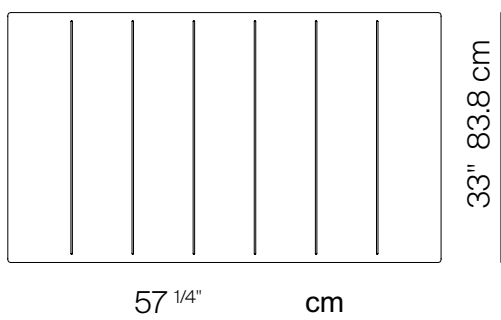

GREENWICH

by Mario Ruiz

RECTANGULAR COFFEE TABLE 57"

SPECIFICATIONS

Width:	57 1/4"	cm
Depth:	33"	83.8 cm
Height:	12"	30.5 cm

MATERIALS

Frame: Powder coated aluminum.

Furniture Cover Available.

FINISHES

ALUMINUM

THROW PILLOWS SOLD SEPARATELY

MOQ APPLIED ON CERTAIN FINISHES

DANAO

RECTANGULAR COFFEE TABLE 57"

MEASURES INCH CM	OVERALL LENGTH	OVERALL WIDTH	OVERALL HEIGHT	DIAMETER	SIZE OF BASE	TABLE TOP THICKNESS	APRON TO FLOOR CLEARANCE	SPACE BETWEEN LEGS AT HEAD	SPACE BETWEEN LEGS AT SIDE
DESCRIPTION	A	B	C	D	E	F	G	H	I
RECTANGULAR COFFEE TABLE 57"	57 1/4	31				1	11	55 1/4	31
SKU#		8.							78.7

MEASURES INCH CM	SEAT UP TO	DIAGONAL CLEARANCE	OVERALL FURNITURE WEIGHT LBS KGS	TOTAL PIECES IN A BOX	BOXED WEIGHT LBS KGS	CUBE
DESCRIPTION	J					
RECTANGULAR COFFEE TABLE 57"						
SKU#				1	24	

MOQ APPLIED ON CERTAIN FINISHES