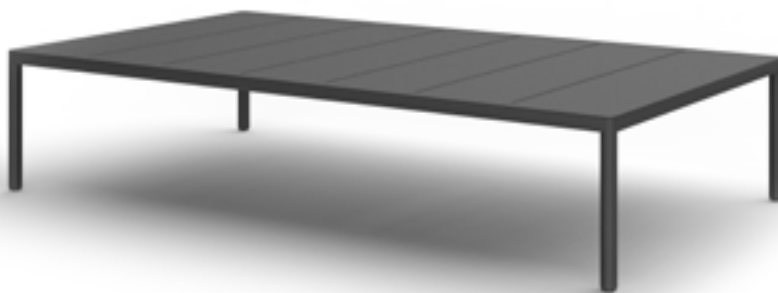

GREENWICH

by Mario Ruiz

RECTANGULAR COFFEE TABLE 57"

SPECIFICATIONS

Width:	57 1/4"	cm
Depth:	33"	83.8 cm
Height:	12"	30.5 cm

MATERIALS

Frame: Powder coated aluminum.

Furniture Cover Available.

FINISHES

ALUMINUM

THROW PILLOWS SOLD SEPARATELY

MOQ APPLIED ON CERTAIN FINISHES

DANAO

RECTANGULAR COFFEE TABLE 57"

MEASURES INCH CM	OVERALL LENGTH	OVERALL WIDTH	OVERALL HEIGHT	DIAMETER	SIZE OF BASE	TABLE TOP THICKNESS	APRON TO FLOOR CLEARANCE	SPACE BETWEEN LEGS AT HEAD	SPACE BETWEEN LEGS AT SIDE
DESCRIPTION	A	B	C	D	E	F	G	H	I
RECTANGULAR COFFEE TABLE 57"	57 1/4	31				1	11	55 1/4	31
SKU#		8.							78.7

MEASURES INCH CM	SEAT UP TO	DIAGONAL CLEARANCE	OVERALL FURNITURE WEIGHT LBS KGS	TOTAL PIECES IN A BOX	BOXED WEIGHT LBS KGS	CUBE
DESCRIPTION	J					
RECTANGULAR COFFEE TABLE 57"						
SKU#				1	24	

MOQ APPLIED ON CERTAIN FINISHES