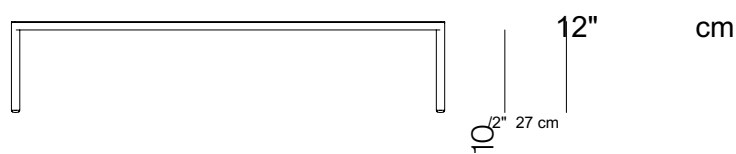

GREENWICH

by Mario Ruiz

RECTANGULAR COFFEE TABLE 57"

SPECIFICATIONS

Width:	57 1/4"	cm
Depth:	33"	83.8 cm
Height:	12"	30.5 cm

MATERIALS

Frame: Powder coated aluminum.

Furniture Cover Available.

FINISHES

ALUMINUM

THROW PILLOWS SOLD SEPARATELY

MOQ APPLIED ON CERTAIN FINISHES

DANAO

RECTANGULAR COFFEE TABLE 57"

MEASURES INCH CM	OVERALL LENGTH	OVERALL WIDTH	OVERALL HEIGHT	DIAMETER	SIZE OF BASE	TABLE TOP THICKNESS	APRON TO FLOOR CLEARANCE	SPACE BETWEEN LEGS AT HEAD	SPACE BETWEEN LEGS AT SIDE
DESCRIPTION	A	B	C	D	E	F	G	H	I
RECTANGULAR COFFEE TABLE 57"	57 1/4	31				1	11	55 1/4	31
SKU#		8.							78.7

MEASURES INCH CM	SEAT UP TO	DIAGONAL CLEARANCE	OVERALL FURNITURE WEIGHT LBS KGS	TOTAL PIECES IN A BOX	BOXED WEIGHT LBS KGS	CUBE
DESCRIPTION	J					
RECTANGULAR COFFEE TABLE 57"						
SKU#				1	24	

MOQ APPLIED ON CERTAIN FINISHES