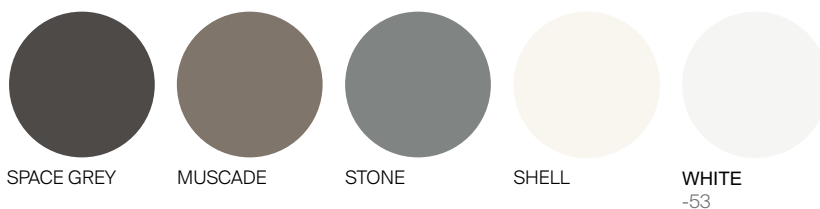

GREENWICH

by Mario Ruiz

RECTANGULAR COFFEE TABLE 57"

SPECIFICATIONS

Width:	57 1/4"	cm
Depth:	33"	83.8 cm
Height:	12"	30.5 cm

MATERIALS

Frame: Powder coated aluminum.

Furniture Cover Available.

FINISHES

ALUMINUM

THROW PILLOWS SOLD SEPARATELY

MOQ APPLIED ON CERTAIN FINISHES

DANAO

RECTANGULAR COFFEE TABLE 57"

MEASURES INCH CM	OVERALL LENGTH	OVERALL WIDTH	OVERALL HEIGHT	DIAMETER	SIZE OF BASE	TABLE TOP THICKNESS	APRON TO FLOOR CLEARANCE	SPACE BETWEEN LEGS AT HEAD	SPACE BETWEEN LEGS AT SIDE
DESCRIPTION	A	B	C	D	E	F	G	H	I
RECTANGULAR COFFEE TABLE 57"	57 1/4	31				1	11	55 1/4	31
SKU#		8.							78.7