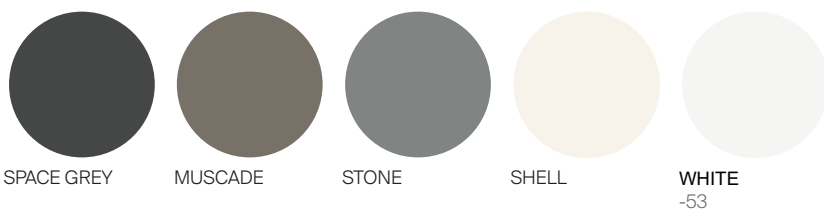

GREENWICH

by Mario Ruiz

RD COFFEE TABLE PEDESTAL BASE TEAK 31.5"

SPECIFICATIONS

Width:	31 1/2"	79 cm
Depth:	31 1/2"	79 cm
Height:	28 1/4"	72 cm

MATERIALS

Frame: Powder coated aluminum.

Accents: Premium grade teak wood.

Furniture Cover Available.

FINISHES

SPACE GREY

MUSCADE

STONE

SHELL

WHITE
-53

ALUMINUM