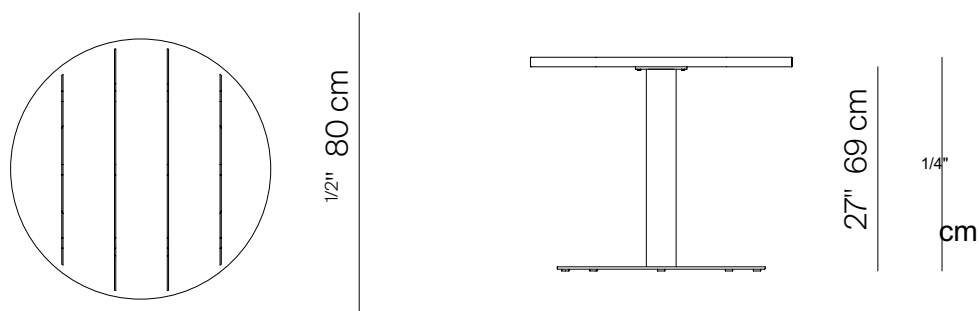

GREENWICH

by Mario Ruiz

RD COFFEE TABLE PEDESTAL BASE TEAK 31.5"

SPECIFICATIONS

Width:	31 1/2"	79 cm
Depth:	31 1/2"	79 cm
Height:	28 1/4"	72 cm

MATERIALS

Frame: Powder coated aluminum.

Accents: Premium grade teak wood.

NATURAL
-20

TEAK

THROW PILLOWS SOLD SEPARATELY

MOQ APPLIED ON CERTAIN FINISHES

DANAO

RD CAFÉ TABLE PEDESTAL BASE TEAK 31.5"

MEASURES INCH CM	OVERALL LENGTH A	OVERALL WIDTH B	OVERALL HEIGHT C	DIAMETER D	SIZE OF BASE E	TABLE TOP THICKNESS F	APRON TO FLOOR CLEARANCE G	SPACE BETWEEN LEGS AT HEAD H	SPACE BETWEEN LEGS AT SIDE I
DESCRIPTION									
ROUND CAFE TABLE-WITH TEAK			74	31 1/2	21 3/4				
SKU#				80	55.2	3.2	68.6	-	-

MEASURES INCH CM	SEAT UP TO	DIAGONAL CLEARANCE J	OVERALL FURNITURE WEIGHT LBS KGS	TOTAL PIECES IN A BOX	BOXED WEIGHT LBS KGS	CUBE
DESCRIPTION						
ROUND CAFE TABLE-WITH TEAK						1
SKU#				1	37	