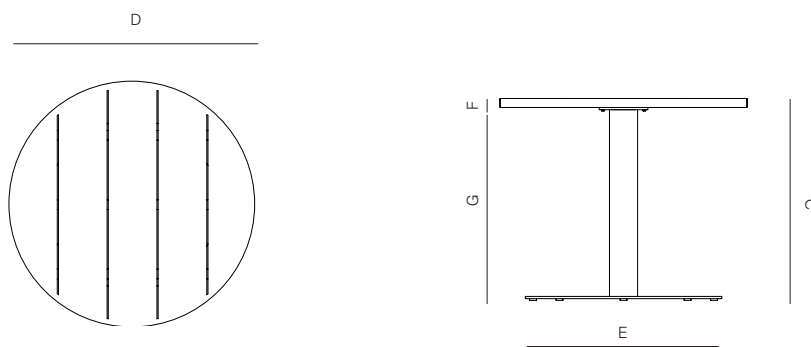

GREENWICH

by Mario Ruiz

RD COFFEE TABLE PEDESTAL BASE TEAK 31.5"

SPECIFICATIONS

Width:	31 1/2"	79 cm
Depth:	31 1/2"	79 cm
Height:	28 1/4"	72 cm

MATERIALS

Frame: Powder coated aluminum.

Accents: Premium grade teak wood.

NATURAL
-20

TEAK

THROW PILLOWS SOLD SEPARATELY

MOQ APPLIED ON CERTAIN FINISHES

DANAO

RD CAFÉ TABLE PEDESTAL BASE TEAK 31.5"

MEASURES INCH CM	OVERALL LENGTH A	OVERALL WIDTH B	OVERALL HEIGHT C	DIAMETER D	SIZE OF BASE E	TABLE TOP THICKNESS F	APRON TO FLOOR CLEARANCE G	SPACE BETWEEN LEGS AT HEAD H	SPACE BETWEEN LEGS AT SIDE I
DESCRIPTION									
ROUND CAFE TABLE-WITH TEAK			74	31 1/2	21 3/4				
SKU#				80	55.2	3.2	68.6	-	-

MEASURES INCH CM	SEAT UP TO	DIAGONAL CLEARANCE J	OVERALL FURNITURE WEIGHT LBS KGS	TOTAL PIECES IN A BOX	BOXED WEIGHT LBS KGS	CUBE
DESCRIPTION						
ROUND CAFE TABLE-WITH TEAK						1
SKU#				1	37	