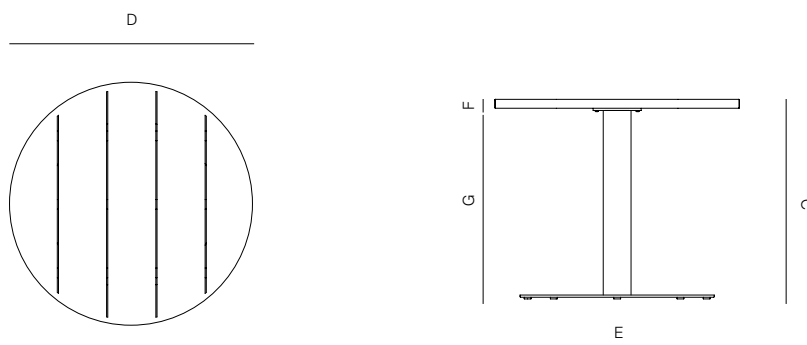

GREENWICH

by Mario Ruiz

RD COFFEE TABLE PEDESTAL BASE ALUMINUM 31.5"

SPECIFICATIONS

Width:	31 1/2"	80 cm
Depth:	31 1/2"	80 cm
Height:	28 1/4"	71.7 cm

MATERIALS

Frame: Powder coated aluminum.

Furniture Cover Available.

FINISHES

ALUMINUM

MOQ APPLIED ON CERTAIN FINISHES

DANAO

RD CAFÉ TABLE PEDESTAL BASE ALUMINUM 31.5"

MEASURES INCH CM	OVERALL LENGTH A	OVERALL WIDTH B	OVERALL HEIGHT C	DIAMETER D	SIZE OF BASE E	TABLE TOP THICKNESS F	APRON TO FLOOR CLEARANCE G	SPACE BETWEEN LEGS AT HEAD H	SPACE BETWEEN LEGS AT SIDE I
DESCRIPTION									
RD CAFE TABLE PEDESTAL ALUMINUM 31.5"			4	31 1/2	21 3/4				
SKU#				80	55.2	3.2	68.6	-	-

MEASURES INCH CM	SEAT UP TO J	DIAGONAL CLEARANCE	OVERALL FURNITURE WEIGHT LBS KGS	TOTAL PIECES IN A BOX	BOXED WEIGHT LBS KGS	CUBE
DESCRIPTION						
RD CAFE TABLE PEDESTAL ALUMINUM 31.5"						1
SKU#				1	35	