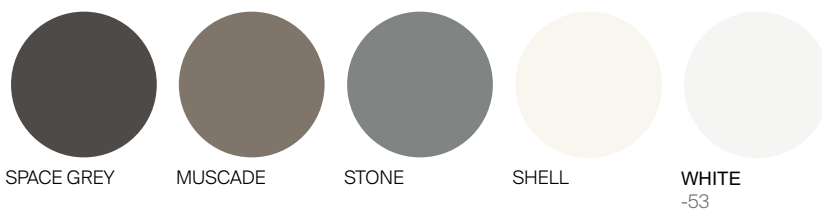

GREENWICH

by Mario Ruiz

RD COFFEE TABLE PEDESTAL BASE ALUMINUM 31.5"

SPECIFICATIONS

Width:	31 1/2"	80 cm
Depth:	31 1/2"	80 cm
Height:	28 1/4"	71.7 cm

MATERIALS

Frame: Powder coated aluminum.

Furniture Cover Available.

FINISHES

ALUMINUM

MOQ APPLIED ON CERTAIN FINISHES

DANAO

RD CAFÉ TABLE PEDESTAL BASE ALUMINUM 31.5"

MEASURES INCH CM	OVERALL LENGTH A	OVERALL WIDTH B	OVERALL HEIGHT C	DIAMETER D	SIZE OF BASE E	TABLE TOP THICKNESS F	APRON TO FLOOR CLEARANCE G	SPACE BETWEEN LEGS AT HEAD H	SPACE BETWEEN LEGS AT SIDE I
DESCRIPTION									
RD CAFE TABLE PEDESTAL ALUMINUM 31.5"			4	31 1/2	21 3/4				
SKU#				80	55.2	3.2	68.6	-	-