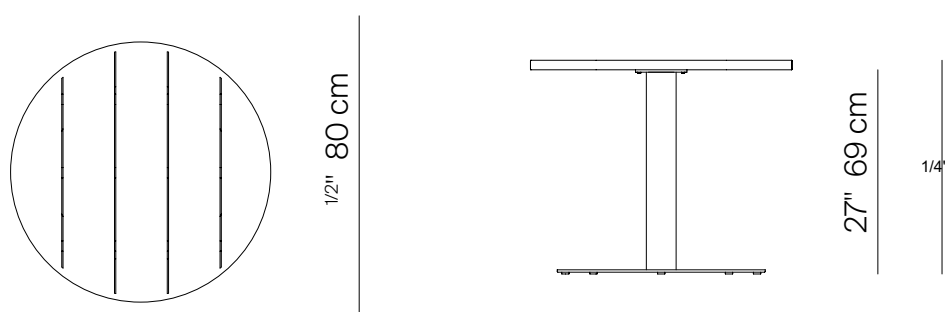

GREENWICH

by Mario Ruiz

RD COFFEE TABLE PEDESTAL BASE ALUMINUM 31.5"

SPECIFICATIONS

Width:	31 1/2"	80 cm
Depth:	31 1/2"	80 cm
Height:	28 1/4"	71.7 cm

MATERIALS

Frame: Powder coated aluminum.

Furniture Cover Available.

FINISHES

ALUMINUM

MOQ APPLIED ON CERTAIN FINISHES

DANAO

RD CAFÉ TABLE PEDESTAL BASE ALUMINUM 31.5"

MEASURES INCH CM	OVERALL LENGTH A	OVERALL WIDTH B	OVERALL HEIGHT C	DIAMETER D	SIZE OF BASE E	TABLE TOP THICKNESS F	APRON TO FLOOR CLEARANCE G	SPACE BETWEEN LEGS AT HEAD H	SPACE BETWEEN LEGS AT SIDE I
DESCRIPTION									
RD CAFE TABLE PEDESTAL ALUMINUM 31.5"			4	31 1/2	21 3/4				
SKU#				80	55.2	3.2	68.6	-	-

MEASURES INCH CM	SEAT UP TO J	DIAGONAL CLEARANCE	OVERALL FURNITURE WEIGHT LBS KGS	TOTAL PIECES IN A BOX	BOXED WEIGHT LBS KGS	CUBE
DESCRIPTION						
RD CAFE TABLE PEDESTAL ALUMINUM 31.5"						1
SKU#				1	35	