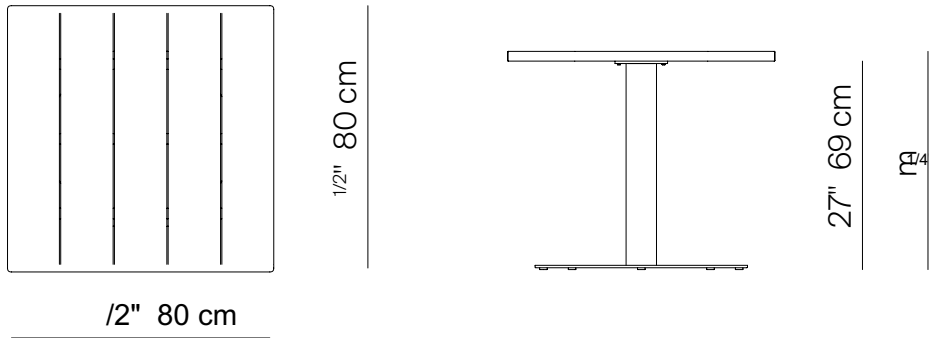

GREENWICH

by Mario Ruiz

SQ COFFEE TABLE PEDESTAL BASE TEAK 31.5"

SPECIFICATIONS

Width:	31 1/2"	79 cm
Depth:	31 1/2"	79 cm
Height:	28 1/4"	72 cm

MATERIALS

Frame: Powder coated aluminum.
Accents: Premium grade teak wood.
Furniture Cover Available.

MEASURES INCH CM	OVERALL LENGTH	OVERALL WIDTH	OVERALL HEIGHT	DIAMETER	SIZE OF BASE	TABLE TOP THICKNESS	APRON TO FLOOR CLEARANCE	SPACE BETWEEN LEGS AT HEAD	SPACE BETWEEN LEGS AT SIDE
DESCRIPTION	A	B	C	D	E	F	G	H	I
SQ CAFE TABLE PEDESTAL BASE TEAK 31.5"	31 1/2	31 1/2	28 1/2	-	1	1.5	27	-	-
SKU#					55.2	3.2	6		

MEASURES INCH CM	SEAT UP TO	DIAGONAL CLEARANCE	OVERALL FURNITURE WEIGHT LBS KGS	TOTAL PIECES IN A BOX	BOXED WEIGHT LBS KGS	CUBE
DESCRIPTION	J					
SQ CAFE TABLE PEDESTAL BASE TEAK 31.5"						1
SKU#				1	37	