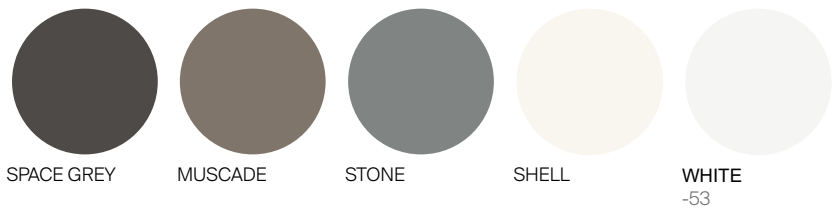

GREENWICH

by Mario Ruiz

SQ COFFEE TABLE PEDESTAL BASE TEAK 31.5"

SPECIFICATIONS

Width:	31 1/2"	79 cm
Depth:	31 1/2"	79 cm
Height:	28 1/4"	72 cm

MATERIALS

Frame: Powder coated aluminum.
Accents: Premium grade teak wood.
Furniture Cover Available.

FINISHES

ALUMINUM

NATURAL
-20

TEAK

THROW PILLOWS SOLD SEPARATELY

MOQ APPLIED ON CERTAIN FINISHES

DANAO

SQ CAFÉ TABLE PEDESTAL BASE TEAK 31.5"