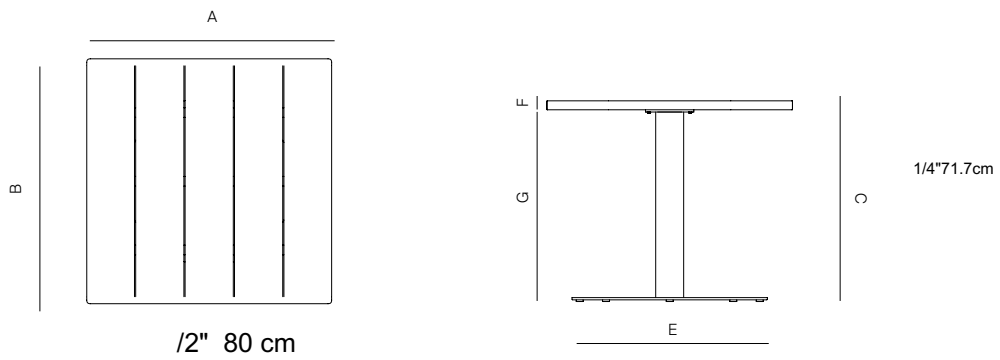

GREENWICH

by Mario Ruiz

SQ COFFEE TABLE PEDESTAL BASE TEAK 31.5"

SPECIFICATIONS

Width:	31 1/2"	79 cm
Depth:	31 1/2"	79 cm
Height:	28 1/4"	72 cm

MATERIALS

Frame: Powder coated aluminum.
Accents: Premium grade teak wood.
Furniture Cover Available.

MEASURES INCH CM	OVERALL LENGTH	OVERALL WIDTH	OVERALL HEIGHT	DIAMETER	SIZE OF BASE	TABLE TOP THICKNESS	APRON TO FLOOR CLEARANCE	SPACE BETWEEN LEGS AT HEAD	SPACE BETWEEN LEGS AT SIDE
DESCRIPTION	A	B	C	D	E	F	G	H	I
SQ CAFE TABLE PEDESTAL BASE TEAK 31.5"	31 1/2	31 1/2	28 1/2	-	1	1.5	27	-	-
SKU#					55.2	3.2	6		

MEASURES INCH CM	SEAT UP TO	DIAGONAL CLEARANCE	OVERALL FURNITURE WEIGHT LBS KGS	TOTAL PIECES IN A BOX	BOXED WEIGHT LBS KGS	CUBE
DESCRIPTION	J					
SQ CAFE TABLE PEDESTAL BASE TEAK 31.5"						1
SKU#				1	37	