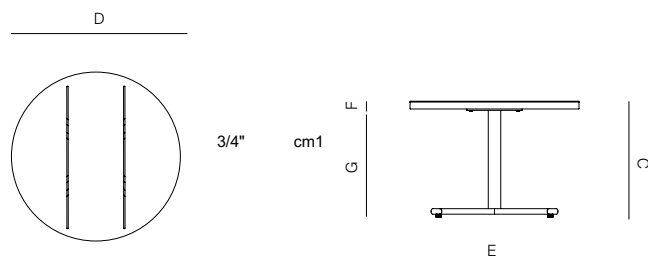

## SPECIFICATIONS

Width:	21 3/4"	55.2 cm
Depth:	21 3/4"	55.2 cm
Height:	16 1/2"	41.9 cm

# DANAO

RD SIDE TABLE ALUMINUM TOP 21.75"

MEASURES INCH CM	OVERALL LENGTH A	OVERALL WIDTH B	OVERALL HEIGHT C	DIAMETER D	SIZE OF BASE E	TABLE TOP THICKNESS F	APRON TO FLOOR CLEARANCE G	SPACE BETWEEN LEGS AT HEAD H	SPACE BETWEEN LEGS AT SIDE I
DESCRIPTION									
ROUND SIDE TABLE-ALUMINUM TOP 21.75"			1/2	21 3/4					
SKU#				55.2	43.2	2.8	3		