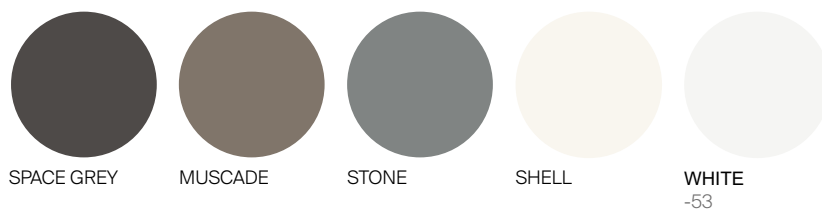

## SPECIFICATIONS

Width:	21 3/4"	55.2 cm
Depth:	21 3/4"	55.2 cm
Height:	16 1/2"	41.9 cm

## FINISHES

SPACE GREY

MUSCADE

STONE

SHELL

WHITE  
-53

ALUMINUM

THROW PILLOWS SOLD SEPARATELY