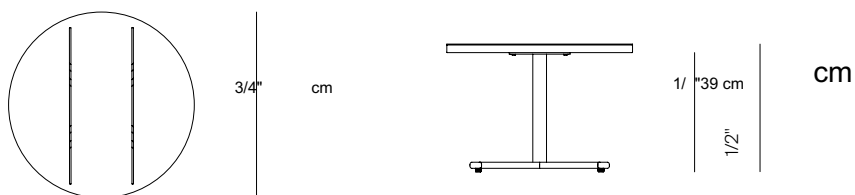

# GREENWICH

by Mario Ruiz

RD SIDE TABLE ALUMINUM TOP 21.75"

## SPECIFICATIONS

Width:	21 3/4"	55.2 cm
Depth:	21 3/4"	55.2 cm
Height:	16 1/2"	41.9 cm

# DANAO

RD SIDE TABLE ALUMINUM TOP 21.75"

MEASURES INCH CM	OVERALL LENGTH A	OVERALL WIDTH B	OVERALL HEIGHT C	DIAMETER D	SIZE OF BASE E	TABLE TOP THICKNESS F	APRON TO FLOOR CLEARANCE G	SPACE BETWEEN LEGS AT HEAD H	SPACE BETWEEN LEGS AT SIDE I
DESCRIPTION									
ROUND SIDE TABLE-ALUMINUM TOP 21.75"			1/2	21 3/4					
SKU#				55.2	43.2	2.8	3		

MEASURES INCH CM	SEAT UP TO	DIAGONAL CLEARANCE J	OVERALL FURNITURE WEIGHT LBS KGS	TOTAL PIECES IN A BOX	BOXED WEIGHT LBS KGS	CUBE
DESCRIPTION						
ROUND SIDE TABLE-ALUMINUM TOP 21.75"		29 1/2				
SKU#					18	