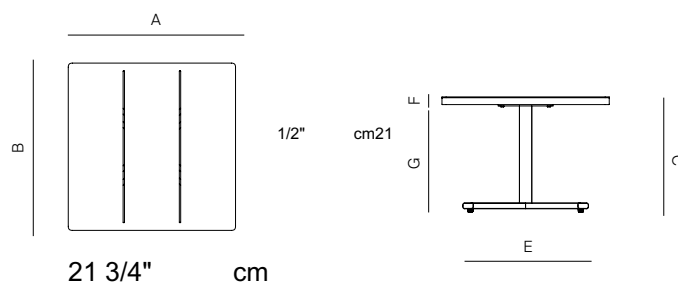

GREENWICH

by Mario Ruiz

SQ SIDE TABLE ALUMINUM TOP 21.75"

SPECIFICATIONS

Width:	21 3/4"	55.2 cm
Depth:	21 3/4"	55.2 cm
Height:	16 1/2"	41.9 cm

MATERIALS

Frame: Powder coated aluminum.

Furniture Cover Available.

DANAO

SQ SIDE TABLE ALUMINUM TOP 21.75"

MEASURES INCH CM	OVERALL LENGTH	OVERALL WIDTH	OVERALL HEIGHT	DIAMETER	SIZE OF BASE	TABLE TOP THICKNESS	APRON TO FLOOR CLEARANCE	SPACE BETWEEN LEGS AT HEAD	SPACE BETWEEN LEGS AT SIDE
DESCRIPTION	A	B	C	D	E	F	G	H	I
SQUARE SIDE TABLE-ALUMINUM TOP 21.75"	21 3/4	21 3/4	16 1/2	-	43.2		1/2	-	-
SKU#			41.9	-					

MEASURES INCH CM	SEAT UP TO	DIAGONAL CLEARANCE	OVERALL FURNITURE WEIGHT LBS KGS	TOTAL PIECES IN A BOX	BOXED WEIGHT LBS KGS	CUBE
DESCRIPTION	J					
SQUARE SIDE TABLE-ALUMINUM TOP 21.75"		29 1/2			19	
SKU#						