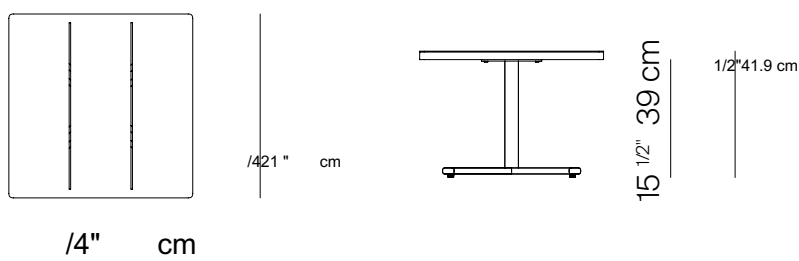

GREENWICH

by Mario Ruiz

SQ SIDE TABLE ALUMINUM TOP 21.75"

SPECIFICATIONS

Width:	21 3/4"	55.2 cm
Depth:	21 3/4"	55.2 cm
Height:	16 1/2"	41.9 cm

MATERIALS

Frame: Powder coated aluminum.

Furniture Cover Available.

DANAO

SQ SIDE TABLE ALUMINUM TOP 21.75"

MEASURES INCH CM	OVERALL LENGTH	OVERALL WIDTH	OVERALL HEIGHT	DIAMETER	SIZE OF BASE	TABLE TOP THICKNESS	APRON TO FLOOR CLEARANCE	SPACE BETWEEN LEGS AT HEAD	SPACE BETWEEN LEGS AT SIDE
DESCRIPTION	A	B	C	D	E	F	G	H	I
SQUARE SIDE TABLE-ALUMINUM TOP 21.75"	21 3/4	21 3/4	16 1/2	-	43.2		1/2	-	-
SKU#			41.9	-					

MEASURES INCH CM	SEAT UP TO	DIAGONAL CLEARANCE	OVERALL FURNITURE WEIGHT LBS KGS	TOTAL PIECES IN A BOX	BOXED WEIGHT LBS KGS	CUBE
DESCRIPTION	J					
SQUARE SIDE TABLE-ALUMINUM TOP 21.75"		29 1/2			19	
SKU#						