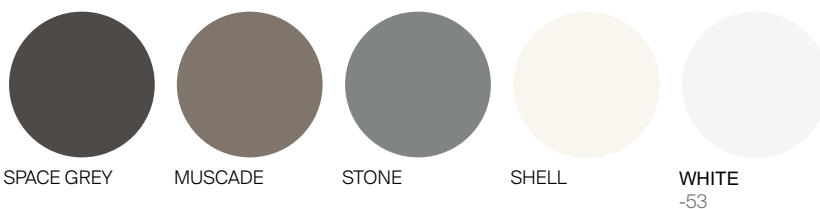

GREENWICH

by Mario Ruiz

SQ SIDE TABLE ALUMINUM TOP 21.75"

SPECIFICATIONS

Width:	21 3/4"	55.2 cm
Depth:	21 3/4"	55.2 cm
Height:	16 1/2"	41.9 cm

MATERIALS

Frame: Powder coated aluminum.

Furniture Cover Available.

FINISHES

SPACE GREY

MUSCADE

STONE

SHELL

WHITE
-53

ALUMINUM

MOQ APPLIED ON CERTAIN FINISHES

DANAO

SQ SIDE TABLE ALUMINUM TOP 21.75"

MEASURES INCH CM	OVERALL LENGTH	OVERALL WIDTH	OVERALL HEIGHT	DIAMETER	SIZE OF BASE	TABLE TOP THICKNESS	APRON TO FLOOR CLEARANCE	SPACE BETWEEN LEGS AT HEAD	SPACE BETWEEN LEGS AT SIDE
DESCRIPTION	A	B	C	D	E	F	G	H	I
SQUARE SIDE TABLE-ALUMINUM TOP 21.75"	21 3/4	21 3/4	16 1/2	-	43.2		1/2	-	-
SKU#			41.9	-					