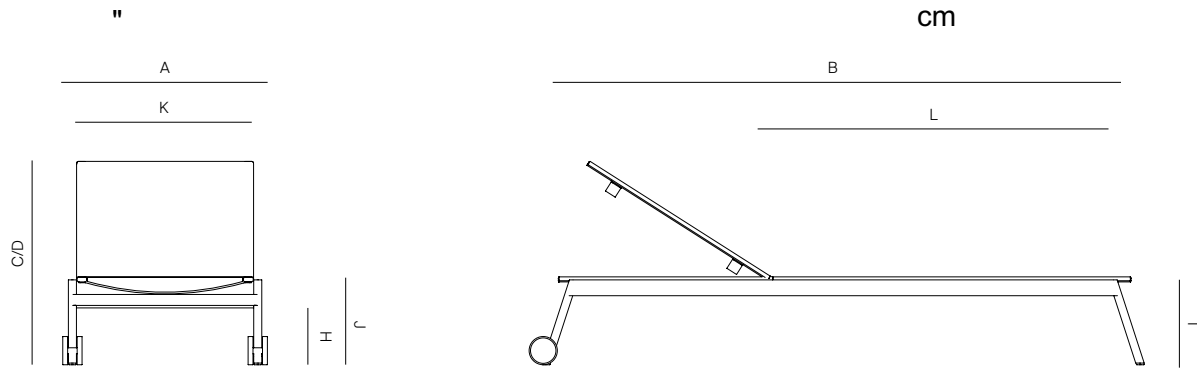

### SPECIFICATIONS

Width:	84 1/2"	cm
Depth:	28"	71.1 cm
Height:	37 1/2"	95.3 cm
Seat height:	12"	30.6 cm

### ALUMINUM

# DANAO

BATYLINE ARM POOL CHAISE WITH WHEELS STACKABLE

MEASURES INCH CM	OVERALL WIDTH	OVERALL DEPTH	OVERALL HEIGHT WITH CUSHIONS	OVERALL FRAME HEIGHT	ARM HEIGHT	ARM WIDTH	FOOT HEIGHT	SEAT HEIGHT WITH CUSHIONS	FRAME SEAT HEIGHT	INSIDE SEAT WIDTH	INSIDE SEAT DEPTH
DESCRIPTION	A	B	C	D	F	G	H	I	J	K	L
BATYLINE ARM POOL CHAISE WITH WHEELS STACKABLE	84 1/2		12	37 1/2			1	12	12	24 1/4	49
SKU#			95.3	95.3	-	-				61	