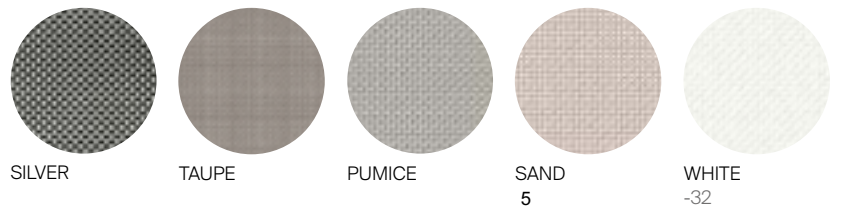

BATYLINE

MOQ APPLIED ON CERTAIN FINISHES

DANAO