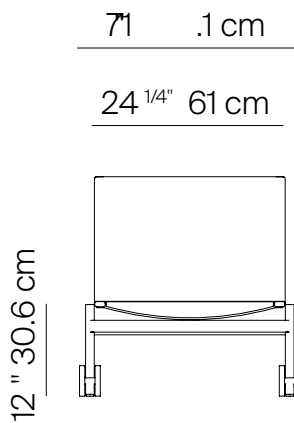

### SPECIFICATIONS

Width:	84 1/2"	cm
Depth:	28"	71.1 cm
Height:	37 1/2"	95.3 cm
Seat height:	12"	30.6 cm

# DANAO

BATYLINE ARM POOL CHAISE WITH WHEELS STACKABLE

MEASURES INCH CM	OVERALL WIDTH	OVERALL DEPTH	OVERALL HEIGHT WITH CUSHIONS	OVERALL FRAME HEIGHT	ARM HEIGHT	ARM WIDTH	FOOT HEIGHT	SEAT HEIGHT WITH CUSHIONS	FRAME SEAT HEIGHT	INSIDE SEAT WIDTH	INSIDE SEAT DEPTH
DESCRIPTION	A	B	C	D	F	G	H	I	J	K	L
BATYLINE ARM POOL CHAISE WITH WHEELS STACKABLE	84 1/2		12	37 1/2			1	12	12	24 1/4	49
SKU#			95.3	95.3	-	-				61	