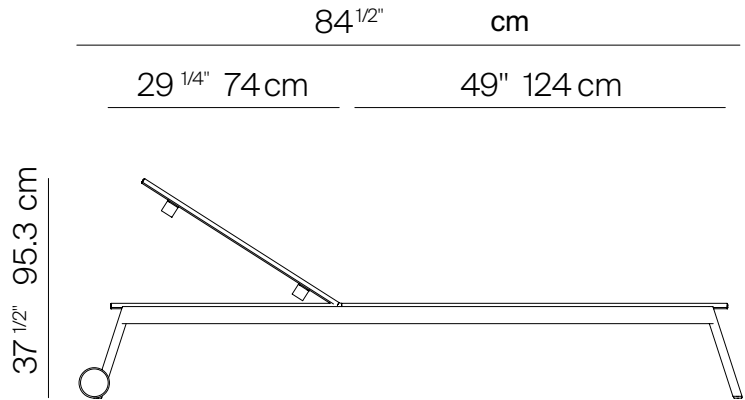

### SPECIFICATIONS

Width:	84 1/2"	cm
Depth:	28"	71.1 cm
Height:	37 1/2"	95.3 cm
Seat height:	12"	30.6 cm

# DANAO

BATYLINE ARM POOL CHAISE WITH WHEELS STACKABLE

MEASURES INCH CM	OVERALL WIDTH	OVERALL DEPTH	OVERALL HEIGHT WITH CUSHIONS	OVERALL FRAME HEIGHT	ARM HEIGHT	ARM WIDTH	FOOT HEIGHT	SEAT HEIGHT WITH CUSHIONS	FRAME SEAT HEIGHT	INSIDE SEAT WIDTH	INSIDE SEAT DEPTH
DESCRIPTION	A	B	C	D	F	G	H	I	J	K	L
BATYLINE ARM POOL CHAISE WITH WHEELS STACKABLE	84 1/2		12	37 1/2			1	12	12	24 1/4	49
SKU#			95.3	95.3	-	-				61	

MEASURES INCH CM	# OF BACK CUSHIONS	# OF SEAT CUSHIONS	COM BACK CUSHIONS YARDS METERS	DIAGONAL CLEARANCE	FURNITURE WEIGHT LBS KGS	TOTAL PIECES IN A BOX	BOXED WEIGHT LBS KGS	CUBE
DESCRIPTION	M							
BATYLINE ARM POOL CHAISE WITH WHEELS STACKABLE				1	45	2	87	34.3
SKU#					20	2	40	