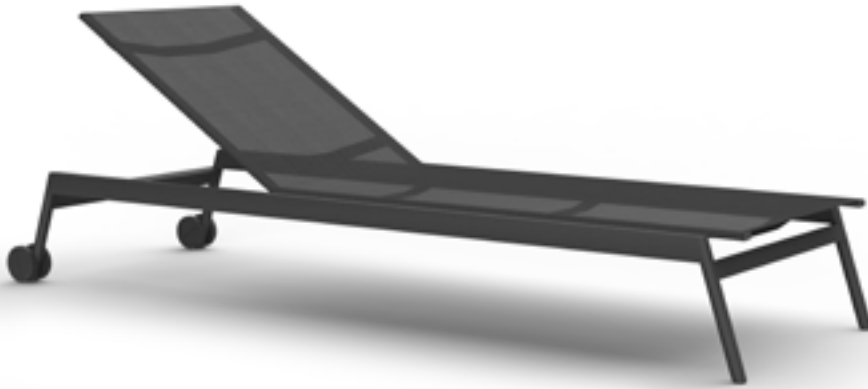

## BATYLINE POOL CHAISE WITH WHEELS STACKABLE

### SPECIFICATIONS

Width:	84 1/2"	cm
Depth:	28"	71.1 cm
Height:	37 1/2"	95.3 cm
Seat height:	12"	30.6 cm