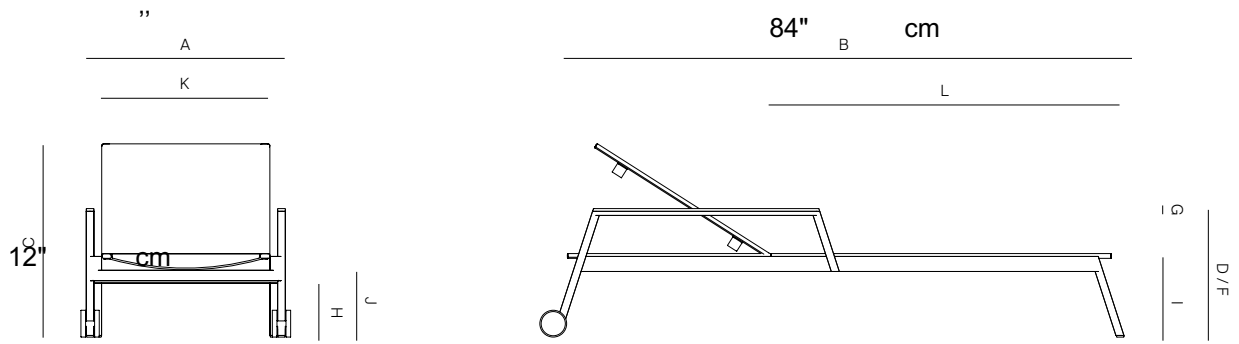

GREENWICH

by Mario Ruiz

BATYLINE ARM POOL CHAISE WITH WHEELS STACKABLE

SPECIFICATIONS

| | | |
|--------------|---------|---------|
| Width: | 84 1/2" | cm |
| Depth: | 28" | 71.1 cm |
| Height: | 37 1/2" | 95.3 cm |
| Seat height: | 12" | 30.6 cm |

| MEASURES INCH CM | OVERALL WIDTH | OVERALL DEPTH | OVERALL HEIGHT WITH CUSHIONS | OVERALL FRAME HEIGHT | ARM HEIGHT | ARM WIDTH | FOOT HEIGHT | SEAT HEIGHT WITH CUSHIONS | FRAME SEAT HEIGHT | INSIDE SEAT WIDTH | INSIDE SEAT DEPTH |
|--|------------------|------------------|---------------------------------------|----------------------------|---------------|--------------|----------------|---------------------------------|-------------------------|-------------------------|-------------------------|
| DESCRIPTION | A | B | C | D | F | G | H | I | J | K | L |
| BATYLINE ARM POOL CHAISE WITH WHEELS STACKABLE | 84 1/2 | | 12 | 18 1/2 | 18 1/2 | | | 12 | 12 | 24 1/4 | 49 |
| SKU# | | | 95.3 | 47 | 47 | 2 | | | | | 124.5 |

| MEASURES INCH CM | # OF BACK CUSHIONS | # OF SEAT CUSHIONS | COM BACK CUSHIONS YARDS METERS | DIAGONAL CLEARANCE | FURNITURE WEIGHT LBS KGS | TOTAL PIECES IN A BOX | BOXED WEIGHT LBS KGS | CUBE |
|--|-----------------------|-----------------------|---|-----------------------|-----------------------------------|--------------------------|-------------------------------|------|
| DESCRIPTION | M | | | | | | | |
| BATYLINE ARM POOL CHAISE WITH WHEELS STACKABLE | | | | | | 2 | 100 | 42.4 |
| SKU# | | | | | | 2 | 45 | |