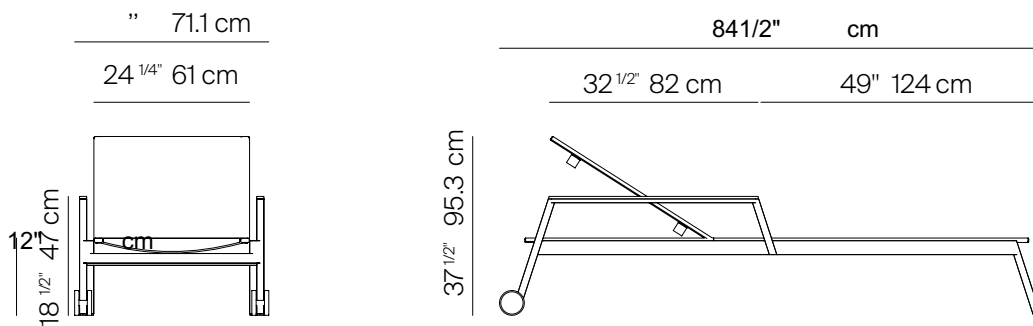

GREENWICH

by Mario Ruiz

BATYLINE ARM POOL CHAISE WITH WHEELS STACKABLE

SPECIFICATIONS

| | | |
|--------------|---------|---------|
| Width: | 84 1/2" | cm |
| Depth: | 28" | 71.1 cm |
| Height: | 37 1/2" | 95.3 cm |
| Seat height: | 12" | 30.6 cm |

| MEASURES INCH CM | OVERALL WIDTH | OVERALL DEPTH | OVERALL HEIGHT WITH CUSHIONS | OVERALL FRAME HEIGHT | ARM HEIGHT | ARM WIDTH | FOOT HEIGHT | SEAT HEIGHT WITH CUSHIONS | FRAME SEAT HEIGHT | INSIDE SEAT WIDTH | INSIDE SEAT DEPTH |
|--|------------------|------------------|---------------------------------------|----------------------------|---------------|--------------|----------------|---------------------------------|-------------------------|-------------------------|-------------------------|
| DESCRIPTION | A | B | C | D | F | G | H | I | J | K | L |
| BATYLINE ARM POOL CHAISE WITH WHEELS STACKABLE | 84 1/2 | | 12 | 18 1/2 | 18 1/2 | | | 12 | 12 | 24 1/4 | 49 |
| SKU# | | | 95.3 | 47 | 47 | 2 | | | | | 124.5 |

| MEASURES INCH CM | # OF BACK CUSHIONS | # OF SEAT CUSHIONS | COM BACK CUSHIONS YARDS METERS | DIAGONAL CLEARANCE | FURNITURE WEIGHT LBS KGS | TOTAL PIECES IN A BOX | BOXED WEIGHT LBS KGS | CUBE |
|--|-----------------------|-----------------------|---|-----------------------|-----------------------------------|--------------------------|-------------------------------|------|
| DESCRIPTION | M | | | | | | | |
| BATYLINE ARM POOL CHAISE WITH WHEELS STACKABLE | | | | | | 2 | 100 | 42.4 |
| SKU# | | | | | | 2 | 45 | |