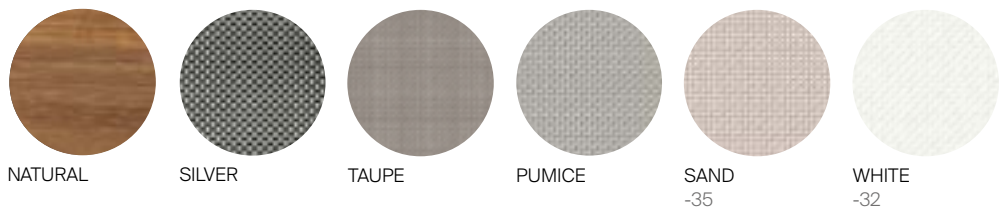

GREENWICH

by Mario Ruiz

BATYLINE ARM POOL CHAISE WITH WHEELS STACKABLE

SPECIFICATIONS

| | | |
|--------------|---------|---------|
| Width: | 84 1/2" | cm |
| Depth: | 28" | 71.1 cm |
| Height: | 37 1/2" | 95.3 cm |
| Seat height: | 12" | 30.6 cm |

FINISHES

MATERIALS

Frame: Powder coated aluminum.
 Accents: Premium grade teak wood Batyline.
 Cushion: Sold separately.
 Furniture Cover Available.

ALUMINUM

TEAK

BATYLINE

MOQ APPLIED ON CERTAIN FINISHES

BATYLINE ARM POOL CHAISE WITH WHEELS STACKABLE