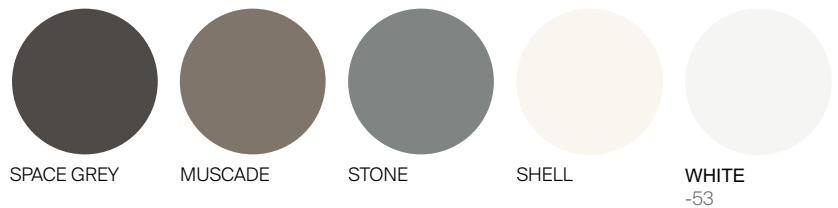

GREENWICH

by Mario Ruiz

BATYLINE ARM POOL CHAISE WITH WHEELS STACKABLE

SPECIFICATIONS

| | | |
|--------------|---------|---------|
| Width: | 84 1/2" | cm |
| Depth: | 28" | 71.1 cm |
| Height: | 37 1/2" | 95.3 cm |
| Seat height: | 12" | 30.6 cm |

FINISHES

MATERIALS

Frame: Powder coated aluminum.
 Accents: Premium grade teak wood Batyline.
 Cushion: Sold separately.
 Furniture Cover Available.

ALUMINUM

TEAK

BATYLINE

MOQ APPLIED ON CERTAIN FINISHES

BATYLINE ARM POOL CHAISE WITH WHEELS STACKABLE