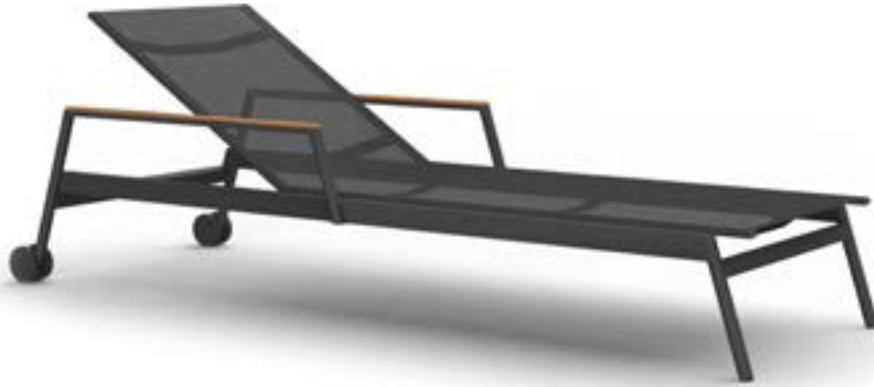

GREENWICH

by Mario Ruiz

BATYLINE ARM POOL CHAISE WITH WHEELS STACKABLE

SPECIFICATIONS

| | | |
|--------------|---------|---------|
| Width: | 84 1/2" | cm |
| Depth: | 28" | 71.1 cm |
| Height: | 37 1/2" | 95.3 cm |
| Seat height: | 12" | 30.6 cm |

FINISHES

MATERIALS

Frame: Powder coated aluminum.
 Accents: Premium grade teak wood Batyline.
 Cushion: Sold separately.
 Furniture Cover Available.

ALUMINUM

TEAK

BATYLINE

MOQ APPLIED ON CERTAIN FINISHES

BATYLINE ARM POOL CHAISE WITH WHEELS STACKABLE

| MEASURES INCH CM | OVERALL WIDTH | OVERALL DEPTH | OVERALL HEIGHT WITH CUSHIONS | OVERALL FRAME HEIGHT | ARM HEIGHT | ARM WIDTH | FOOT HEIGHT | SEAT HEIGHT WITH CUSHIONS | FRAME SEAT HEIGHT | INSIDE SEAT WIDTH | INSIDE SEAT DEPTH |
|--|------------------|------------------|---------------------------------------|----------------------------|---------------|--------------|----------------|---------------------------------|-------------------------|-------------------------|-------------------------|
| DESCRIPTION | A | B | C | D | F | G | H | I | J | K | L |
| BATYLINE ARM POOL CHAISE WITH WHEELS STACKABLE | 84 1/2 | | 12 | 18 1/2 | 18 1/2 | | | 12 | 12 | 24 1/4 | 49 |
| SKU# | | | 95.3 | 47 | 47 | 2 | | | | | 124.5 |