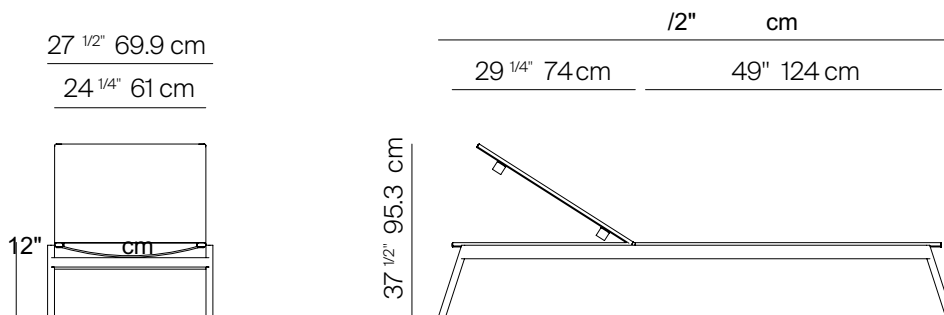

### SPECIFICATIONS

Width:	82 1/2"	cm
Depth:	27 1/2"	69.9 cm
Height:	37 1/2"	95.3 cm
Seat height:	12"	30.6 cm

### BATYLINE

MOQ APPLIED ON CERTAIN FINISHES

BATYLINE CHAISE STACKABLE

MEASURES INCH CM	OVERALL WIDTH	OVERALL DEPTH	OVERALL HEIGHT WITH CUSHIONS	OVERALL FRAME HEIGHT	ARM HEIGHT	ARM WIDTH	FOOT HEIGHT	SEAT HEIGHT WITH CUSHIONS	FRAME SEAT HEIGHT	INSIDE SEAT WIDTH	INSIDE SEAT DEPTH
DESCRIPTION	A	B	C	D	F	G	H	I	J	K	L
BATYLINE CHAISE STACKABLE	82 1/2	27 1/2	37 1/2	37 1/4	-	-	1	12	12	24 1/4	49
SKU#			95.3	95.3	-	-				61	