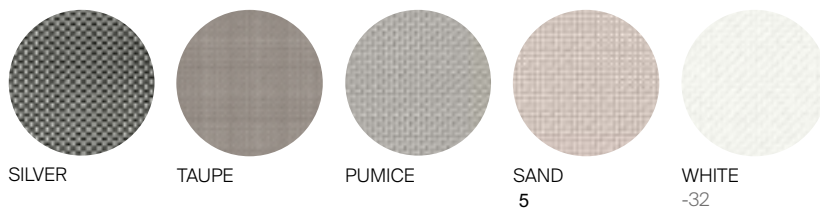

BATYLINE

MOQ APPLIED ON CERTAIN FINISHES