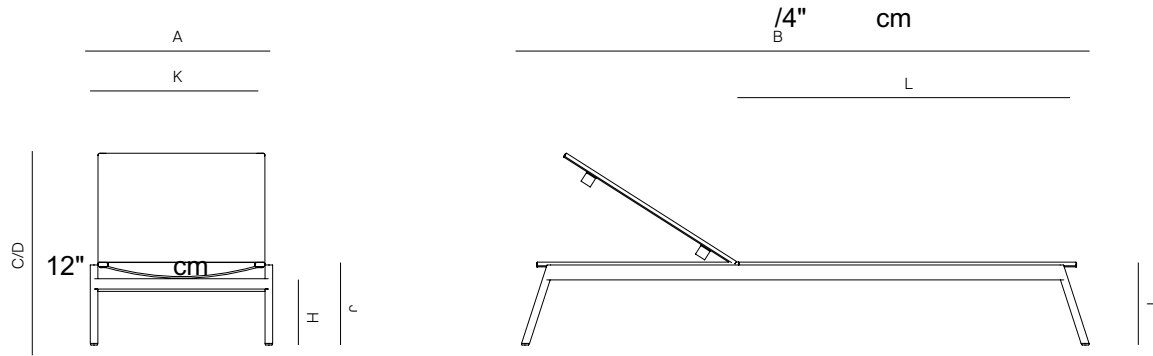

### SPECIFICATIONS

Width:	82 1/2"	cm
Depth:	27 1/2"	69.9 cm
Height:	37 1/2"	95.3 cm
Seat height:	12"	30.6 cm

### BATYLINE

MOQ APPLIED ON CERTAIN FINISHES

BATYLINE CHAISE STACKABLE

MEASURES INCH CM	OVERALL WIDTH	OVERALL DEPTH	OVERALL HEIGHT WITH CUSHIONS	OVERALL FRAME HEIGHT	ARM HEIGHT	ARM WIDTH	FOOT HEIGHT	SEAT HEIGHT WITH CUSHIONS	FRAME SEAT HEIGHT	INSIDE SEAT WIDTH	INSIDE SEAT DEPTH
DESCRIPTION	A	B	C	D	F	G	H	I	J	K	L
BATYLINE CHAISE STACKABLE	82 1/2	27 1/2	37 1/2	37 1/4	-	-	1	12	12	24 1/4	49
SKU#			95.3	95.3	-	-				61	