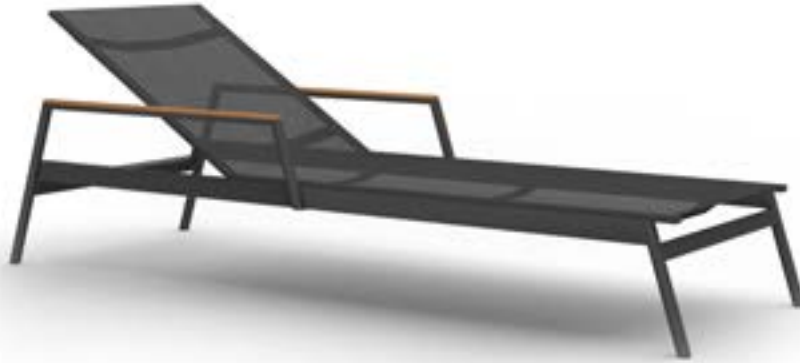

## BATYLINE CHAISE WITH ARMS STACKABLE

### SPECIFICATIONS

Width:	82 1/2"	cm
Depth:	27 1/2"	69.9 cm
Height:	37 1/2"	95.3 cm
Seat height:	12"	30.6 cm

### MATERIALS

Frame: Powder coated aluminum.

Accents: Premium grade teak wood and Batyline.

Cushion: Sold separately.

Furniture Cover Available.