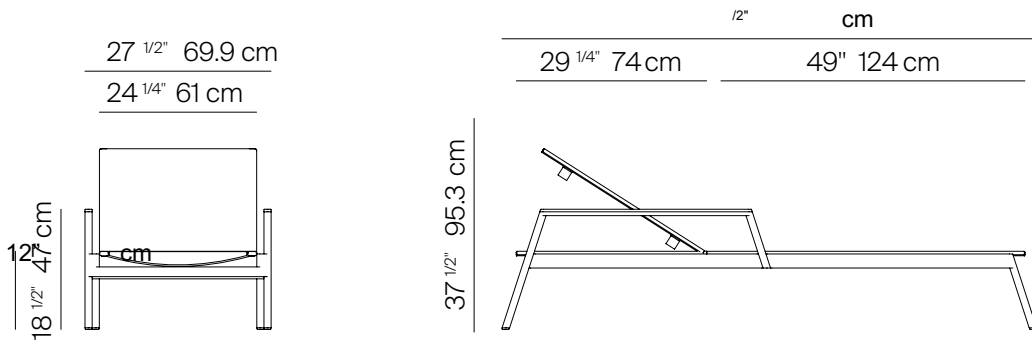

### SPECIFICATIONS

Width:	82 1/2"	cm
Depth:	27 1/2"	69.9 cm
Height:	37 1/2"	95.3 cm
Seat height:	12"	30.6 cm

### ALUMINUM

TEAK

BATYLINE

MOQ APPLIED ON CERTAIN FINISHES

BATYLINE CHAISE WITH ARMS STACKABLE

MEASURES INCH CM	OVERALL WIDTH	OVERALL DEPTH	OVERALL HEIGHT WITH CUSHIONS	OVERALL FRAME HEIGHT	ARM HEIGHT	ARM WIDTH	FOOT HEIGHT	SEAT HEIGHT WITH CUSHIONS	FRAME SEAT HEIGHT	INSIDE SEAT WIDTH	INSIDE SEAT DEPTH
DESCRIPTION	A	B	C	D	F	G	H	I	J	K	L
BATYLINE CHAISE WITH ARMS STACKABLE	82 1/2	27 1/2	37 1/2	37 1/2	18 1/2		1	12	12	24 1/4	49
SKU#			95.3	95.3	47						