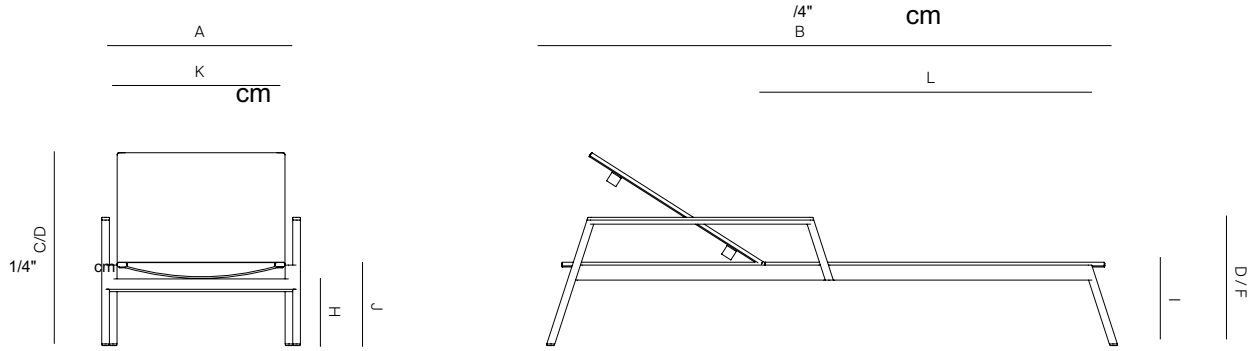

### SPECIFICATIONS

Width:	82 1/2"	cm
Depth:	27 1/2"	69.9 cm
Height:	37 1/2"	95.3 cm
Seat height:	12"	30.6 cm

### ALUMINUM

TEAK

BATYLINE

MOQ APPLIED ON CERTAIN FINISHES

BATYLINE CHAISE WITH ARMS STACKABLE

MEASURES INCH CM	OVERALL WIDTH	OVERALL DEPTH	OVERALL HEIGHT WITH CUSHIONS	OVERALL FRAME HEIGHT	ARM HEIGHT	ARM WIDTH	FOOT HEIGHT	SEAT HEIGHT WITH CUSHIONS	FRAME SEAT HEIGHT	INSIDE SEAT WIDTH	INSIDE SEAT DEPTH
DESCRIPTION	A	B	C	D	F	G	H	I	J	K	L
BATYLINE CHAISE WITH ARMS STACKABLE	82 1/2	27 1/2	37 1/2	37 1/2	18 1/2		1	12	12	24 1/4	49
SKU#			95.3	95.3	47						

MEASURES INCH CM	# OF BACK CUSHIONS	# OF SEAT CUSHIONS	COM BACK CUSHIONS YARDS METERS	DIAGONAL CLEARANCE	FURNITURE WEIGHT LBS KGS	TOTAL PIECES IN A BOX	BOXED WEIGHT LBS KGS	CUBE
DESCRIPTION	M							
BATYLINE CHAISE WITH ARMS STACKABLE								
SKU#					21	2	44	