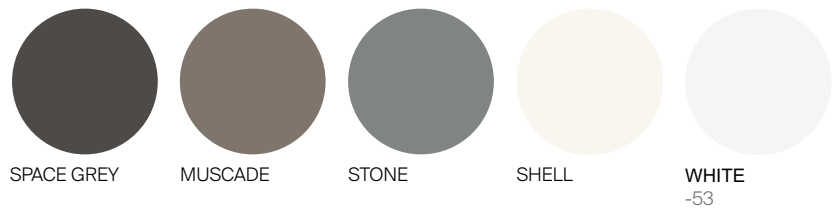

### MATERIALS

Frame: Powder coated aluminum.

Accents: Premium grade teak wood and Batyline.

Cushion: Sold separately.

Furniture Cover Available.

### FINISHES