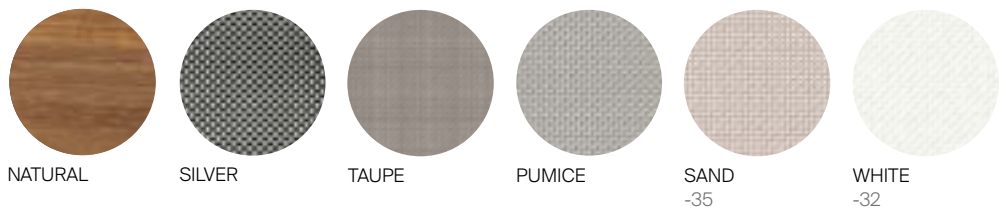

TEAK

BATYLINE

MOQ APPLIED ON CERTAIN FINISHES