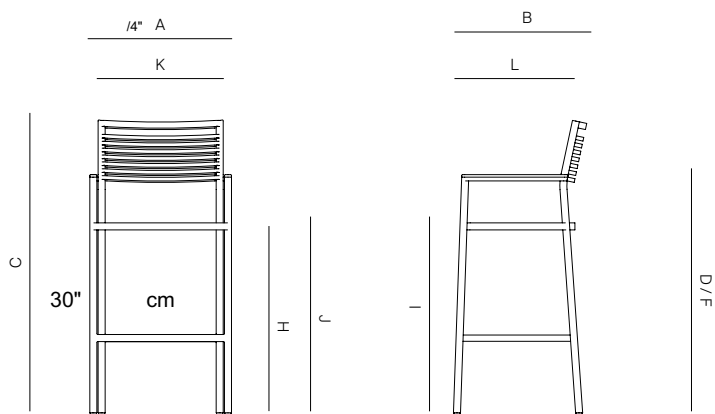

GREENWICH

by Mario Ruiz

ARM BAR STOOL

SPECIFICATIONS

| | | |
|--------------|---------|---------|
| Width: | 22 1/4" | 56.4 cm |
| Depth: | 22 3/4" | 57.8 cm |
| Height: | 46" | 117 cm |
| Seat height: | 30" | 76.2 cm |

ARM BAR STOOL

| MEASURES INCH CM | OVERALL WIDTH | OVERALL DEPTH | OVERALL HEIGHT WITH CUSHIONS | OVERALL FRAME HEIGHT | ARM HEIGHT | ARM WIDTH | FOOT HEIGHT | SEAT HEIGHT WITH CUSHIONS | FRAME SEAT HEIGHT | INSIDE SEAT WIDTH | INSIDE SEAT DEPTH |
|------------------------|------------------|------------------|------------------------------------|----------------------------|---------------|--------------|----------------|---------------------------------|-------------------------|-------------------------|-------------------------|
| DESCRIPTION | A | B | C | D | F | G | H | I | J | K | L |
| ARM BAR STOOL | 22 1/4 | 22 3/4 | | | 1 | 29 | 30 | 30 | 19 1/2 | 18 | |
| SKU# | | | 117 | 117 | 95.4 | 2. | | | | | |

| MEASURES INCH CM | # OF BACK CUSHIONS | # OF SEAT CUSHIONS | COM BACK CUSHIONS YARDS METERS | DIAGONAL CLEARANCE | FURNITURE WEIGHT LBS KGS | TOTAL PIECES IN A BOX | BOXED WEIGHT LBS KGS | CUBE |
|------------------------|-----------------------|-----------------------|---|-----------------------|-----------------------------------|--------------------------|-------------------------------|------|
| DESCRIPTION | M | | | | | | | |
| ARM BAR STOOL | | | | | | | | |
| SKU# | | | | | 8 | 1 | 17 | |