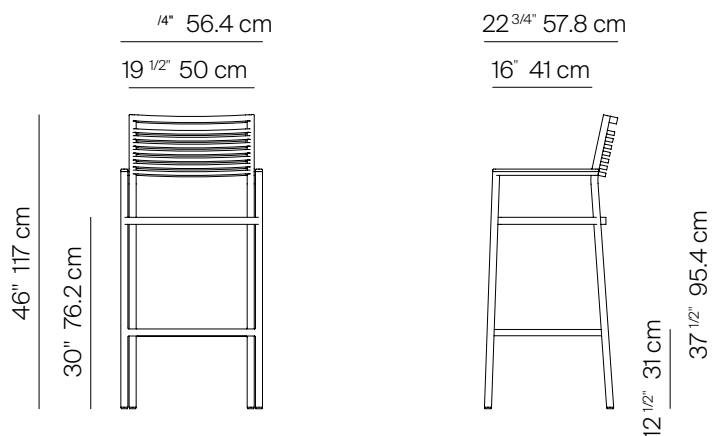

GREENWICH

by Mario Ruiz

ARM BAR STOOL

SPECIFICATIONS

| | | |
|--------------|---------|---------|
| Width: | 22 1/4" | 56.4 cm |
| Depth: | 22 3/4" | 57.8 cm |
| Height: | 46" | 117 cm |
| Seat height: | 30" | 76.2 cm |

ARM BAR STOOL

| MEASURES INCH CM | OVERALL WIDTH | OVERALL DEPTH | OVERALL HEIGHT WITH CUSHIONS | OVERALL FRAME HEIGHT | ARM HEIGHT | ARM WIDTH | FOOT HEIGHT | SEAT HEIGHT WITH CUSHIONS | FRAME SEAT HEIGHT | INSIDE SEAT WIDTH | INSIDE SEAT DEPTH |
|------------------------|------------------|------------------|------------------------------------|----------------------------|---------------|--------------|----------------|---------------------------------|-------------------------|-------------------------|-------------------------|
| DESCRIPTION | A | B | C | D | F | G | H | I | J | K | L |
| ARM BAR STOOL | 22 1/4 | 22 3/4 | | | 1 | 29 | 30 | 30 | 19 1/2 | 18 | |
| SKU# | | | 117 | 117 | 95.4 | 2. | | | | | |

| MEASURES INCH CM | # OF BACK CUSHIONS | # OF SEAT CUSHIONS | COM BACK CUSHIONS YARDS METERS | DIAGONAL CLEARANCE | FURNITURE WEIGHT LBS KGS | TOTAL PIECES IN A BOX | BOXED WEIGHT LBS KGS | CUBE |
|------------------------|-----------------------|-----------------------|---|-----------------------|-----------------------------------|--------------------------|-------------------------------|------|
| DESCRIPTION | M | | | | | | | |
| ARM BAR STOOL | | | | | | | | |
| SKU# | | | | | 8 | 1 | 17 | |