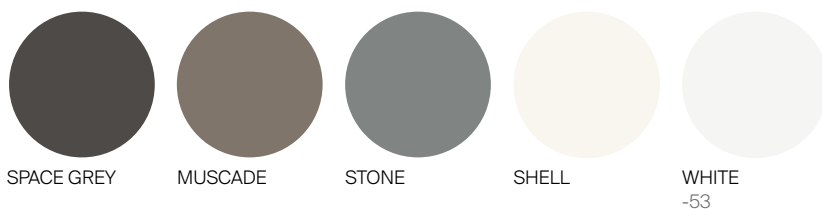

GREENWICH

by Mario Ruiz

ARM BAR STOOL

SPECIFICATIONS

| | | |
|--------------|---------|---------|
| Width: | 22 1/4" | 56.4 cm |
| Depth: | 22 3/4" | 57.8 cm |
| Height: | 46" | 117 cm |
| Seat height: | 30" | 76.2 cm |

MATERIALS

Frame: Powder coated aluminum
Accents: Premium grade teak wood.
Seat cushion: Sold separately.
Furniture Cover Available.

FINISHES

ALUMINUM

NATURAL
-20

TEAK

MOQ APPLIED ON CERTAIN FINISHES

DANAO