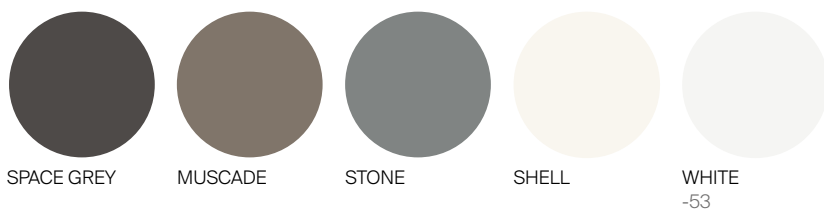

GREENWICH

by Mario Ruiz

DINING SIDE CHAIR STACKABLE

SPECIFICATIONS

Width:	19 1/2"	49.8 cm
Depth:	21 3/4"	55.2 cm
Height:	34"	86.1 cm
Seat height:	17 3/4"	45 cm

MATERIALS

Frame: Powder coated aluminum

Seat cushion: Sold separately.

Furniture Cover Available.

FINISHES

ALUMINUM

MOQ APPLIED ON CERTAIN FINISHES

DANAO

DINING SIDE CHAIR STACKABLE

MEASURES INCH CM	OVERALL WIDTH	OVERALL DEPTH	OVERALL HEIGHT WITH CUSHIONS	OVERALL FRAME HEIGHT	ARM HEIGHT	ARM WIDTH	FOOT HEIGHT	SEAT HEIGHT WITH CUSHIONS	FRAME SEAT HEIGHT	INSIDE SEAT WIDTH	INSIDE SEAT DEPTH
DESCRIPTION	A	B	C	D	F	G	H	I	J	K	L
DINING SIDE CHAIR STACKABLE	19 1/2	21 1/4					2	17 3/4	17 3/4		
SKU#	,	53.7	86.1	86.1							