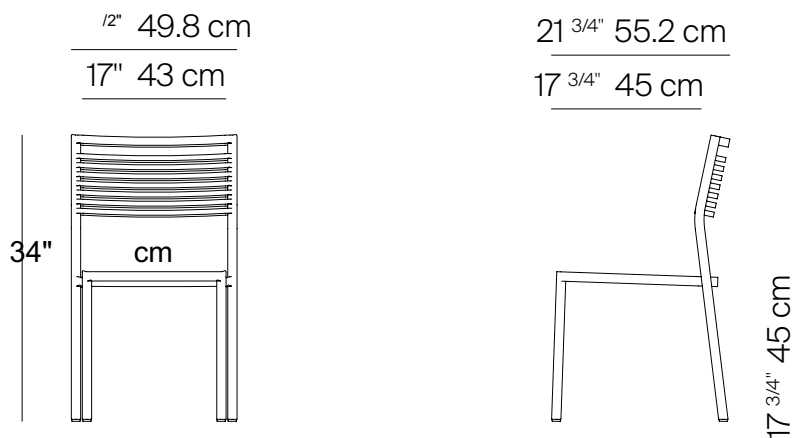

GREENWICH

by Mario Ruiz

DINING SIDE CHAIR STACKABLE

SPECIFICATIONS

Width:	19 1/2"	49.8 cm
Depth:	21 3/4"	55.2 cm
Height:	34"	86.1 cm
Seat height:	17 3/4"	45 cm

MATERIALS

Frame: Powder coated aluminum

Seat cushion: Sold separately.

Furniture Cover Available.

FINISHES

ALUMINUM

MOQ APPLIED ON CERTAIN FINISHES

DANAO

DINING SIDE CHAIR STACKABLE

MEASURES INCH CM	OVERALL WIDTH	OVERALL DEPTH	OVERALL HEIGHT WITH CUSHIONS	OVERALL FRAME HEIGHT	ARM HEIGHT	ARM WIDTH	FOOT HEIGHT	SEAT HEIGHT WITH CUSHIONS	FRAME SEAT HEIGHT	INSIDE SEAT WIDTH	INSIDE SEAT DEPTH
DESCRIPTION	A	B	C	D	F	G	H	I	J	K	L
DINING SIDE CHAIR STACKABLE	19 1/2	21 1/4					2	17 3/4	17 3/4		
SKU#	,	53.7	86.1	86.1							

MEASURES INCH CM	# OF BACK CUSHIONS	# OF SEAT CUSHIONS	COM BACK CUSHIONS YARDS METERS	DIAGONAL CLEARANCE	FURNITURE WEIGHT LBS KGS	TOTAL PIECES IN A BOX	BOXED WEIGHT LBS KGS	CUBE
DESCRIPTION	M							
DINING SIDE CHAIR STACKABLE								
SKU#					10.5			