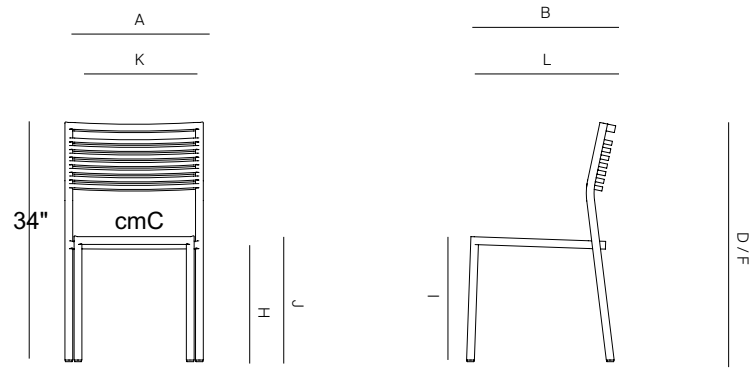

GREENWICH

by Mario Ruiz

DINING SIDE CHAIR STACKABLE

SPECIFICATIONS

Width:	19 1/2"	49.8 cm
Depth:	21 3/4"	55.2 cm
Height:	34"	86.1 cm
Seat height:	17 3/4"	45 cm

MATERIALS

Frame: Powder coated aluminum

Seat cushion: Sold separately.

Furniture Cover Available.

FINISHES

ALUMINUM

MOQ APPLIED ON CERTAIN FINISHES

DANAO

DINING SIDE CHAIR STACKABLE

MEASURES INCH CM	OVERALL WIDTH	OVERALL DEPTH	OVERALL HEIGHT WITH CUSHIONS	OVERALL FRAME HEIGHT	ARM HEIGHT	ARM WIDTH	FOOT HEIGHT	SEAT HEIGHT WITH CUSHIONS	FRAME SEAT HEIGHT	INSIDE SEAT WIDTH	INSIDE SEAT DEPTH
DESCRIPTION	A	B	C	D	F	G	H	I	J	K	L
DINING SIDE CHAIR STACKABLE	19 1/2	21 1/4					2	17 3/4	17 3/4		
SKU#	,	53.7	86.1	86.1							

MEASURES INCH CM	# OF BACK CUSHIONS	# OF SEAT CUSHIONS	COM BACK CUSHIONS YARDS METERS	DIAGONAL CLEARANCE	FURNITURE WEIGHT LBS KGS	TOTAL PIECES IN A BOX	BOXED WEIGHT LBS KGS	CUBE
DESCRIPTION	M							
DINING SIDE CHAIR STACKABLE								
SKU#					10.5			