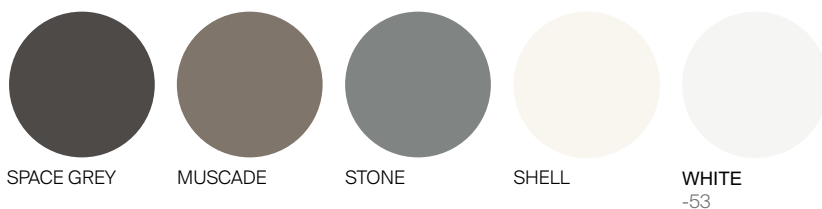

GREENWICH

by Mario Ruiz

DINING ARMCHAIR STACKABLE

SPECIFICATIONS

Width:	22 1/4"	56.4 cm
Depth:	21 3/4"	55.2 cm
Height:	34"	86.1 cm
Seat height:	17 3/4"	45 cm

MATERIALS

Frame: Powder coated aluminum.
Accents: Premium grade teak wood.
Seat cushion: Sold separately.
Furniture Cover Available.

FINISHES

SPACE GREY

MUSCADE

STONE

SHELL

WHITE
-53

ALUMINUM

NATURAL
-20

TEAK

MOQ APPLIED ON CERTAIN FINISHES

DANAO

DINING ARMCHAIR STACKABLE

MEASURES INCH CM	OVERALL WIDTH A	OVERALL DEPTH B	OVERALL HEIGHT WITH CUSHIONS C	OVERALL FRAME HEIGHT D	ARM HEIGHT F	ARM WIDTH G	FOOT HEIGHT H	SEAT HEIGHT WITH CUSHIONS I	FRAME SEAT HEIGHT J	INSIDE SEAT WIDTH K	INSIDE SEAT DEPTH L
DESCRIPTION	A	B	C	D	F	G	H	I	J	K	L
DINING ARMCHAIR STACKABLE	22 1/4	21 1/2	34	29	17	16	16 1/2	17 3/4	17 3/4		
SKU#			86.1	86.1	64						