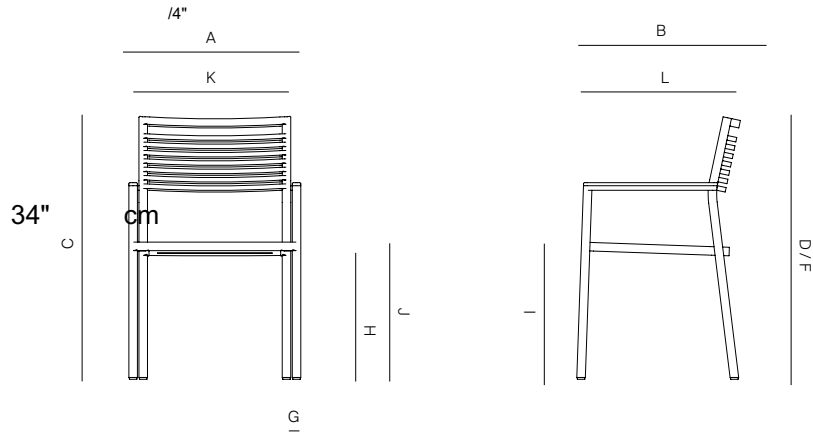

GREENWICH

by Mario Ruiz

DINING ARMCHAIR STACKABLE

SPECIFICATIONS

Width:	22 1/4"	56.4 cm
Depth:	21 3/4"	55.2 cm
Height:	34"	86.1 cm
Seat height:	17 3/4"	45 cm

MATERIALS

Frame: Powder coated aluminum.
Accents: Premium grade teak wood.
Seat cushion: Sold separately.
Furniture Cover Available.

TEAK

MOQ APPLIED ON CERTAIN FINISHES

DANAO

DINING ARMCHAIR STACKABLE

MEASURES INCH CM	OVERALL WIDTH A	OVERALL DEPTH B	OVERALL HEIGHT WITH CUSHIONS C	OVERALL FRAME HEIGHT D	ARM HEIGHT F	ARM WIDTH G	FOOT HEIGHT H	SEAT HEIGHT WITH CUSHIONS I	FRAME SEAT HEIGHT J	INSIDE SEAT WIDTH K	INSIDE SEAT DEPTH L
DESCRIPTION	A	B	C	D	F	G	H	I	J	K	L
DINING ARMCHAIR STACKABLE	22 1/4	21 1/2	34	29	17	16	16 1/2	17 3/4	17 3/4		
SKU#			86.1	86.1	64						

MEASURES INCH CM	# OF BACK CUSHIONS	# OF SEAT CUSHIONS	COM BACK CUSHIONS YARDS METERS	DIAGONAL CLEARANCE M	FURNITURE WEIGHT LBS KGS	TOTAL PIECES IN A BOX	BOXED WEIGHT LBS KGS	CUBE
DESCRIPTION				M				
DINING ARMCHAIR STACKABLE								
SKU#					10.5			