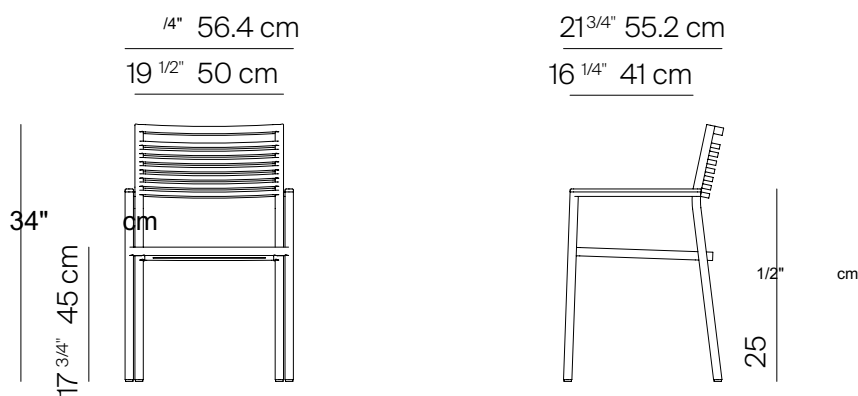

GREENWICH

by Mario Ruiz

DINING ARMCHAIR STACKABLE

SPECIFICATIONS

Width:	22 1/4"	56.4 cm
Depth:	21 3/4"	55.2 cm
Height:	34"	86.1 cm
Seat height:	17 3/4"	45 cm

MATERIALS

Frame: Powder coated aluminum.
Accents: Premium grade teak wood.
Seat cushion: Sold separately.
Furniture Cover Available.

TEAK

MOQ APPLIED ON CERTAIN FINISHES

DANAO

DINING ARMCHAIR STACKABLE

MEASURES INCH CM	OVERALL WIDTH A	OVERALL DEPTH B	OVERALL HEIGHT WITH CUSHIONS C	OVERALL FRAME HEIGHT D	ARM HEIGHT F	ARM WIDTH G	FOOT HEIGHT H	SEAT HEIGHT WITH CUSHIONS I	FRAME SEAT HEIGHT J	INSIDE SEAT WIDTH K	INSIDE SEAT DEPTH L
DESCRIPTION	A	B	C	D	F	G	H	I	J	K	L
DINING ARMCHAIR STACKABLE	22 1/4	21 1/2	34	29	17	16	16 1/2	17 3/4	17 3/4		
SKU#			86.1	86.1	64						

MEASURES INCH CM	# OF BACK CUSHIONS	# OF SEAT CUSHIONS	COM BACK CUSHIONS YARDS METERS	DIAGONAL CLEARANCE M	FURNITURE WEIGHT LBS KGS	TOTAL PIECES IN A BOX	BOXED WEIGHT LBS KGS	CUBE
DESCRIPTION				M				
DINING ARMCHAIR STACKABLE								
SKU#					10.5			