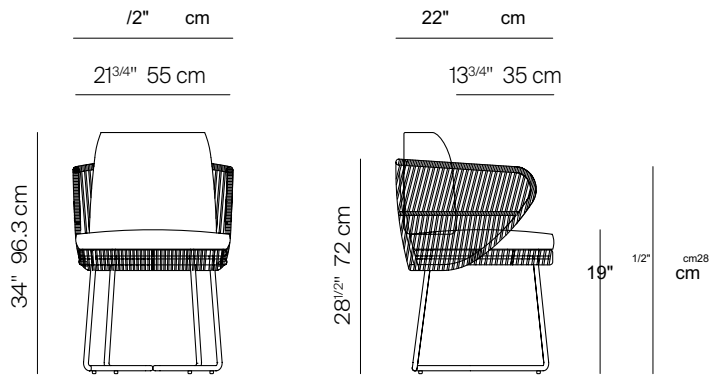

## SPECIFICATIONS

Width:	22 1/2"	57.1 cm
Depth:	22"	56.1 cm
Height:	34"	96.3 cm
Seat height:	19"	48.5 cm

COM: 2 3/4 yds  
\*COM based on 54" wide no repeat fabric.

# DANAO

DINING ARMCHAIR

MEASURES INCH CM	OVERALL WIDTH	OVERALL DEPTH	OVERALL HEIGHT WITH CUSHIONS	OVERALL FRAME HEIGHT	ARM HEIGHT	ARM WIDTH	FOOT HEIGHT	SEAT HEIGHT WITH CUSHIONS	FRAME SEAT HEIGHT	INSIDE SEAT WIDTH	INSIDE SEAT DEPTH
DESCRIPTION	A	B	C	D	E	F	G	H	I	J	K
SKU#	1/		86.3	72.4	72.				16 1/2	20 1/4	16

MEASURES INCH CM	# OF BACK CUSHIONS	# OF SEAT CUSHIONS	COM CUSHIONS YARDS METERS	DIAGONAL CLEARANCE	FURNITURE WEIGHT LBS KGS	TOTAL PIECES IN A BOX	BOXED WEIGHT LBS KGS	CUBE	
DESCRIPTION	L								
DINING ARMCHAIR	/4								34 1/
SKU#									