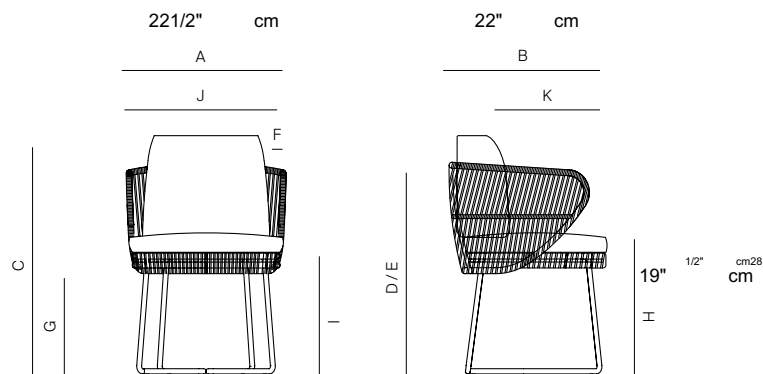

## SPECIFICATIONS

Width:	22 1/2"	57.1 cm
Depth:	22"	56.1 cm
Height:	34"	96.3 cm
Seat height:	19"	48.5 cm

COM: 2 3/4 yds  
\*COM based on 54" wide no repeat fabric.

# DANAO

DINING ARMCHAIR

MEASURES INCH CM	OVERALL WIDTH	OVERALL DEPTH	OVERALL HEIGHT WITH CUSHIONS	OVERALL FRAME HEIGHT	ARM HEIGHT	ARM WIDTH	FOOT HEIGHT	SEAT HEIGHT WITH CUSHIONS	FRAME SEAT HEIGHT	INSIDE SEAT WIDTH	INSIDE SEAT DEPTH
DESCRIPTION	A	B	C	D	E	F	G	H	I	J	K
SKU#	1/		86.3	72.4	72.				16 1/2	20 1/4	16

MEASURES INCH CM	# OF BACK CUSHIONS	# OF SEAT CUSHIONS	COM CUSHIONS YARDS METERS	DIAGONAL CLEARANCE	FURNITURE WEIGHT LBS KGS	TOTAL PIECES IN A BOX	BOXED WEIGHT LBS KGS	CUBE	
DESCRIPTION	L								
DINING ARMCHAIR	/4								34 1/
SKU#									