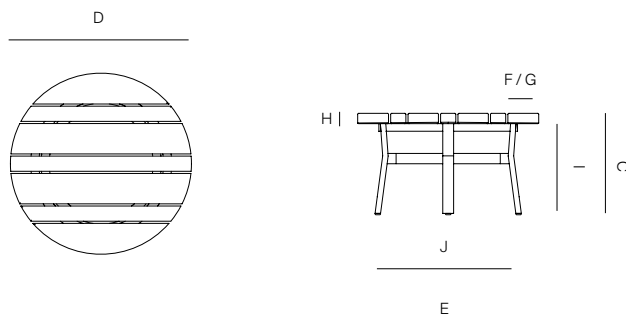

### SPECIFICATIONS

Diameter: 26 1/4" 66 cm

Height: 14 3/4" 37 cm

# DANAO

RD LOW SIDE TABLE 26"

MEASURES INCH CM	OVERALL LENGTH A	OVERALL WIDTH B	OVERALL HEIGHT C	DIAMETER D	SIZE OF BASE E	OVERHANG AT ENDS F	OVERHANG AT SIDES G	TABLE TOP THICKNESS H	APRON TO FLOOR CLEARANCE I	SPACE BETWEEN LEGS AT HEAD J
------------------------	------------------------	-----------------------	------------------------	---------------	-------------------	--------------------------	---------------------------	-----------------------------	-------------------------------------	---------------------------------------

DESCRIPTION	A	B	C	D	E	F	G	H	I	J
RD LOW SIDE TABLE 26"			14	26 1/2	53	76				14
SKU#				66.7	53	76				

MEASURES INCH CM	SPACE BETWEEN LEGS AT SIDE K	SEAT UP TO (APROX. 20"W CHAIRS SPACED 2" APART) L	DIAGONAL CLEARANCE	MINIMUM CLEARANCE NEEDED FOR DELIVERY	OVERALL FURNITURE WEIGHT LBS KGS	TOTAL PIECES IN A BOX	BOXED WEIGHT LBS KGS	CUBE
------------------------	------------------------------------	--	-----------------------	--	--	--------------------------	-------------------------------	------