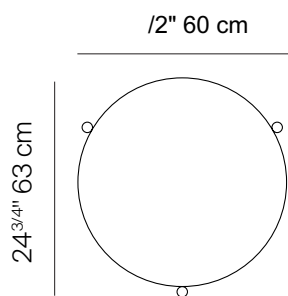

## ROUND BAR TABLE 23.5"

### SPECIFICATIONS

Width:	23 1/2"	59.6 cm
Depth:	24 3/4"	63 cm
Height:	39 1/4"	99.7 cm

### FINISHES

SPACE GREY  
-52

ALUMINUM

ROUND BAR TABLE 23.5"

MEASURES INCH CM	OVERALL DEPTH A	OVERALL WIDTH B	OVERALL HEIGHT C	DIAMETER D	SIZE OF BASE E	OVERHANG AT ENDS F	TABLE TOP THICKNESS G	APRON TO FLOOR CLEARANCE H	SPACE BETWEEN LEGS AT HEAD I	SPACE BETWEEN LEGS AT SIDE J
DESCRIPTION	A	B	C	D	E	F	G	H	I	J
ROUND BAR TABLE 23.5"	24 3/4	23 1/2	39 1/4	23 1/2	22 3/4	-	1/2	37 3/4	20 1/2	17 1/2
SKU#										

MEASURES INCH CM	SEAT UP TO (APROX. 20"W CHAIRS SPACED 2" APART)	DIAGONAL CLEARANCE K	OVERALL FURNITURE WEIGHT LBS KGS	TOTAL PIECES IN A BOX	BOXED WEIGHT LBS KGS	CUBE
DESCRIPTION		K				
ROUND BAR TABLE 23.5"						7.5
SKU#				1	63	