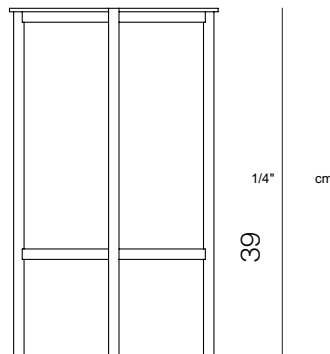

## ROUND BAR TABLE 23.5"

### SPECIFICATIONS

Width:	23 1/2"	59.6 cm
Depth:	24 3/4"	63 cm
Height:	39 1/4"	99.7 cm

### FINISHES

SPACE GREY  
-52

ALUMINUM

ROUND BAR TABLE 23.5"

MEASURES INCH CM	OVERALL DEPTH A	OVERALL WIDTH B	OVERALL HEIGHT C	DIAMETER D	SIZE OF BASE E	OVERHANG AT ENDS F	TABLE TOP THICKNESS G	APRON TO FLOOR CLEARANCE H	SPACE BETWEEN LEGS AT HEAD I	SPACE BETWEEN LEGS AT SIDE J
DESCRIPTION	A	B	C	D	E	F	G	H	I	J
ROUND BAR TABLE 23.5"	24 3/4	23 1/2	39 1/4	23 1/2	22 3/4	-	1/2	37 3/4	20 1/2	17 1/2
SKU#										

MEASURES INCH CM	SEAT UP TO (APROX. 20"W CHAIRS SPACED 2" APART)	DIAGONAL CLEARANCE K	OVERALL FURNITURE WEIGHT LBS KGS	TOTAL PIECES IN A BOX	BOXED WEIGHT LBS KGS	CUBE
DESCRIPTION		K				
ROUND BAR TABLE 23.5"						7.5
SKU#				1	63	