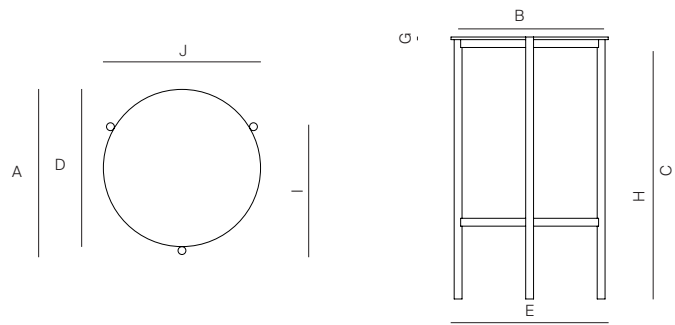

### SPECIFICATIONS

Width:	23 1/2"	59.6 cm
Depth:	24 3/4"	63 cm
Height:	39 1/4"	99.7 cm

### FINISHES

SPACE GREY  
-52

ALUMINUM

ROUND BAR TABLE 23.5"

MEASURES INCH CM	OVERALL DEPTH A	OVERALL WIDTH B	OVERALL HEIGHT C	DIAMETER D	SIZE OF BASE E	OVERHANG AT ENDS F	TABLE TOP THICKNESS G	APRON TO FLOOR CLEARANCE H	SPACE BETWEEN LEGS AT HEAD I	SPACE BETWEEN LEGS AT SIDE J
DESCRIPTION	A	B	C	D	E	F	G	H	I	J
ROUND BAR TABLE 23.5"	24 3/4	23 1/2	39 1/4	23 1/2	22 3/4	-	1/2	37 3/4	20 1/2	17 1/2
SKU#										

MEASURES INCH CM	SEAT UP TO (APROX. 20"W CHAIRS SPACED 2" APART)	DIAGONAL CLEARANCE K	OVERALL FURNITURE WEIGHT LBS KGS	TOTAL PIECES IN A BOX	BOXED WEIGHT LBS KGS	CUBE
DESCRIPTION		K				
ROUND BAR TABLE 23.5"						7.5
SKU#				1	63	