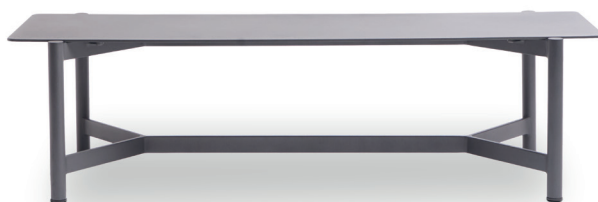

## RECTANGULAR COFFEE TABLE SMALL 46"

### SPECIFICATIONS

Width:	46"	117 cm
Depth:	17 1/4"	47 cm
Height:	12 1/2"	31.7 cm

### MATERIALS

Frame: Powder coated aluminum.

Furniture cover available.

### FINISHES

SPACE GREY  
-52

ALUMINUM

RECTANGULAR COFFEE TABLE SMALL 46"

MEASURES INCH CM	OVERALL LENGTH	OVERALL WIDTH	OVERALL HEIGHT	DIAMETER	SIZE OF BASE	OVERHANG AT ENDS	TABLE TOP THICKNESS	APRON TO FLOOR CLEARANCE	SPACE BETWEEN LEGS AT HEAD	SPACE BETWEEN LEGS AT SIDE
DESCRIPTION	A	B	C	D	E	F	G	H	I	J
RECTANGULAR COFFE TABLE SMALL 46"		4	1 1/4		2	3 1/4	1/4	10 3/4		
SKU#									37.8	94.2