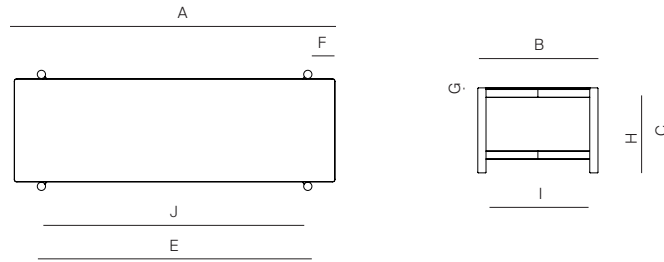

### SPECIFICATIONS

Width:	46"	117 cm
Depth:	17 1/4"	47 cm
Height:	12 1/2"	31.7 cm

### FINISHES

SPACE GREY  
-52

ALUMINUM

RECTANGULAR COFFEE TABLE SMALL 46"

MEASURES INCH CM	OVERALL LENGTH	OVERALL WIDTH	OVERALL HEIGHT	DIAMETER	SIZE OF BASE	OVERHANG AT ENDS	TABLE TOP THICKNESS	APRON TO FLOOR CLEARANCE	SPACE BETWEEN LEGS AT HEAD	SPACE BETWEEN LEGS AT SIDE
DESCRIPTION	A	B	C	D	E	F	G	H	I	J
RECTANGULAR COFFE TABLE SMALL 46"		4	1 1/4		2	3 1/4	1/4	10 3/4		
SKU#									37.8	94.2