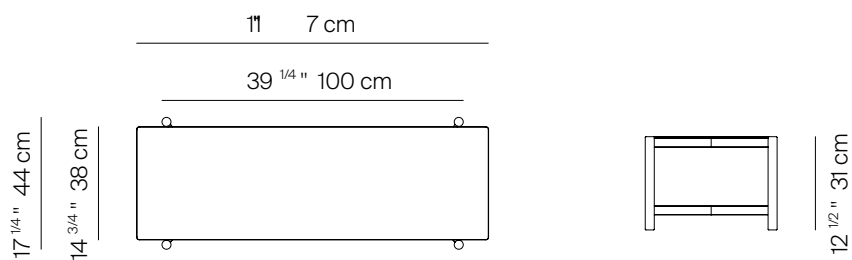

### SPECIFICATIONS

Width:	46"	117 cm
Depth:	17 1/4"	47 cm
Height:	12 1/2"	31.7 cm

### FINISHES

SPACE GREY  
-52

ALUMINUM

RECTANGULAR COFFEE TABLE SMALL 46"

MEASURES INCH CM	OVERALL LENGTH	OVERALL WIDTH	OVERALL HEIGHT	DIAMETER	SIZE OF BASE	OVERHANG AT ENDS	TABLE TOP THICKNESS	APRON TO FLOOR CLEARANCE	SPACE BETWEEN LEGS AT HEAD	SPACE BETWEEN LEGS AT SIDE
DESCRIPTION	A	B	C	D	E	F	G	H	I	J
RECTANGULAR COFFE TABLE SMALL 46"		4	1 1/4		2	3 1/4	1/4	10 3/4		
SKU#									37.8	94.2

MEASURES INCH CM	SEAT UP TO (APROX. 20"W CHAIRS SPACED 2" APART)	DIAGONAL CLEARANCE	OVERALL FURNITURE WEIGHT LBS KGS	TOTAL PIECES IN A BOX	BOXED WEIGHT LBS KGS	CUBE
DESCRIPTION	K					
RECTANGULAR COFFE TABLE SMALL 46"		1	22	1	26	91
SKU#						