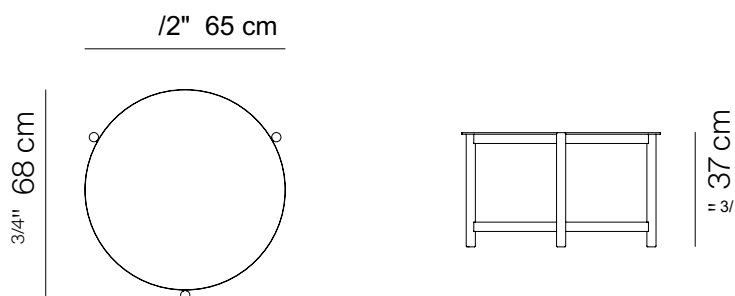

HUDSON

by Ramón Esteve

ROUND SIDE TABLE SMALL 25.5"

SPECIFICATIONS

Width:	25 1/2"	65 cm
Depth:	25 1/2"	65 cm
Height:	14 3/4"	37 cm

MATERIALS

Frame: Powder coated aluminum.

Furniture cover available.

FINISHES

SPACE GREY
-52

ALUMINUM

ROUND SIDE TABLE SMALL 25.5"

MEASURES INCH CM	OVERALL DEPTH	OVERALL WIDTH	OVERALL HEIGHT	DIAMETER	SIZE OF BASE	OVERHANG AT ENDS	TABLE TOP THICKNESS	APRON TO FLOOR CLEARANCE	SPACE BETWEEN LEGS AT HEAD	SPACE BETWEEN LEGS AT SIDE
DESCRIPTION	A	B	C	D	E	F	G	H	I	J
ROUND SIDE TABLE SMALL 25.5"	25 1/2	25 1/2	14 3/4	25 1/2	24 1/2	-	1/4	13 1/2		
SKU#				65	62	-	0.5	33.		

MEASURES INCH CM	SEAT UP TO (APROX. 20"W CHAIRS SPACED 2" APART)	DIAGONAL CLEARANCE	OVERALL FURNITURE WEIGHT LBS KGS	TOTAL PIECES IN A BOX	BOXED WEIGHT LBS KGS	CUBE
DESCRIPTION	K					
ROUND SIDE TABLE SMALL 25.5"			/	1	21	8.5
SKU#				1	9	