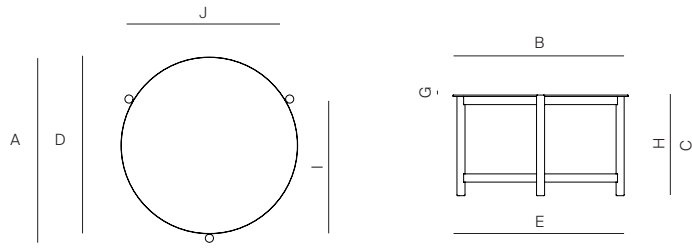

HUDSON

by Ramón Esteve

ROUND SIDE TABLE SMALL 25.5"

SPECIFICATIONS

Width:	25 1/2"	65 cm
Depth:	25 1/2"	65 cm
Height:	14 3/4"	37 cm

MATERIALS

Frame: Powder coated aluminum.

Furniture cover available.

FINISHES

SPACE GREY
-52

ALUMINUM

ROUND SIDE TABLE SMALL 25.5"

MEASURES INCH CM	OVERALL DEPTH	OVERALL WIDTH	OVERALL HEIGHT	DIAMETER	SIZE OF BASE	OVERHANG AT ENDS	TABLE TOP THICKNESS	APRON TO FLOOR CLEARANCE	SPACE BETWEEN LEGS AT HEAD	SPACE BETWEEN LEGS AT SIDE
DESCRIPTION	A	B	C	D	E	F	G	H	I	J
ROUND SIDE TABLE SMALL 25.5"	25 1/2	25 1/2	14 3/4	25 1/2	24 1/2	-	1/4	13 1/2		
SKU#				65	62	-	0.5	33.		

MEASURES INCH CM	SEAT UP TO (APROX. 20"W CHAIRS SPACED 2" APART)	DIAGONAL CLEARANCE	OVERALL FURNITURE WEIGHT LBS KGS	TOTAL PIECES IN A BOX	BOXED WEIGHT LBS KGS	CUBE
DESCRIPTION	K					
ROUND SIDE TABLE SMALL 25.5"			/	1	21	8.5
SKU#				1	9	