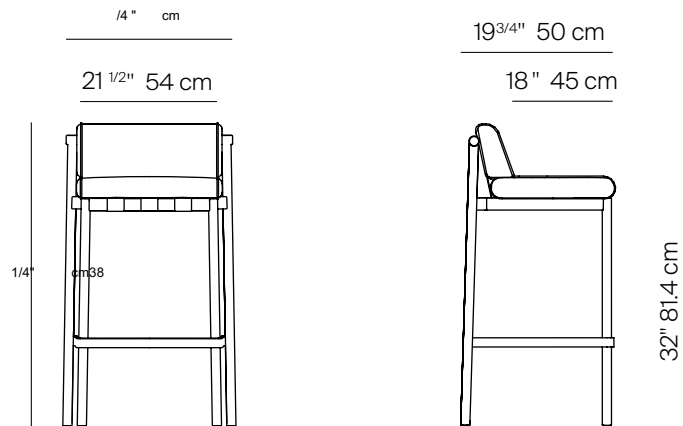

HUDSON

by Ramón Esteve

BAR STOOL

SPECIFICATIONS

Width:	22 1/4"	56.2 cm
Depth:	19 3/4"	50 cm
Height:	38 1/4"	97.1 cm
Seat height:	32"	81.4 cm

COM: 11/2 yds

*COM based on 54" wide no repeat fabric.

MATERIALS

ALUMINUM

STRAPS

DANAO

BAR STOOL

MEASURES INCH CM	OVERALL WIDTH	OVERALL DEPTH	OVERALL HEIGHT WITH CUSHIONS	OVERALL FRAME HEIGHT	ARM HEIGHT	ARM WIDTH	FOOT HEIGHT	SEAT HEIGHT WITH CUSHIONS FRONT	SEAT HEIGHT WITH CUSHIONS BACK	FRAME SEAT HEIGHT (FLOOR TO FRAME) FRONT	FRAME SEAT HEIGHT (FLOOR TO FRAME) BACK	INSIDE SEAT WIDTH	INSIDE SEAT DEPTH
DESCRIPTION	A	B	C	D	E	F	G	H	I	J	K	L	M
BAR STOOL	22 1/4	19 3/4	38 1/4	37 1/2				32	-	29 1/2		14	18
SKU#												476	45.4

MEASURES INCH CM	# OF BACK CUSHIONS	# OF SEAT CUSHIONS	COM CUSHIONS YARDS METERS	DIAGONAL CLEARANCE	FURNITURE WEIGHT LBS KGS	TOTAL PIECES IN A BOX	BOXED WEIGHT LBS KGS	CUBE
DESCRIPTION	N							
SIDE DINING CHAIR			1/2		3 1/2			
SKU#								