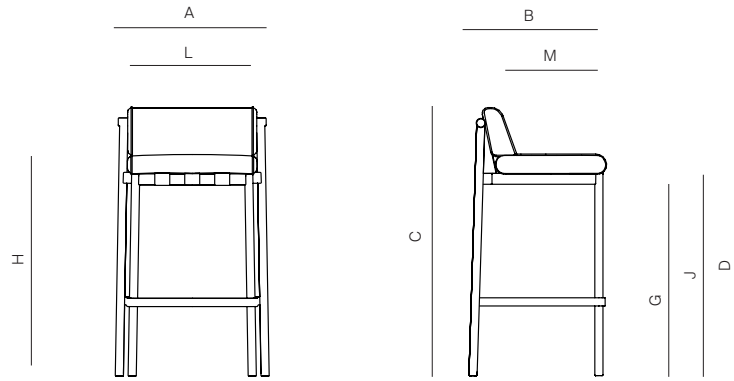

HUDSON

by Ramón Esteve

BAR STOOL

SPECIFICATIONS

Width:	22 1/4"	56.2 cm
Depth:	19 3/4"	50 cm
Height:	38 1/4"	97.1 cm
Seat height:	32"	81.4 cm

COM: 11/2 yds

*COM based on 54" wide no repeat fabric.

MATERIALS

ALUMINUM

STRAPS

DANAO

BAR STOOL

MEASURES INCH CM	OVERALL WIDTH	OVERALL DEPTH	OVERALL HEIGHT WITH CUSHIONS	OVERALL FRAME HEIGHT	ARM HEIGHT	ARM WIDTH	FOOT HEIGHT	SEAT HEIGHT WITH CUSHIONS FRONT	SEAT HEIGHT WITH CUSHIONS BACK	FRAME SEAT HEIGHT (FLOOR TO FRAME) FRONT	FRAME SEAT HEIGHT (FLOOR TO FRAME) BACK	INSIDE SEAT WIDTH	INSIDE SEAT DEPTH
DESCRIPTION	A	B	C	D	E	F	G	H	I	J	K	L	M
BAR STOOL	22 1/4	19 3/4	38 1/4	37 1/2				32	-	29 1/2		14	18
SKU#												476	45.4

MEASURES INCH CM	# OF BACK CUSHIONS	# OF SEAT CUSHIONS	COM CUSHIONS YARDS METERS	DIAGONAL CLEARANCE	FURNITURE WEIGHT LBS KGS	TOTAL PIECES IN A BOX	BOXED WEIGHT LBS KGS	CUBE
DESCRIPTION	N							
SIDE DINING CHAIR			1/2		3 1/2			
SKU#								