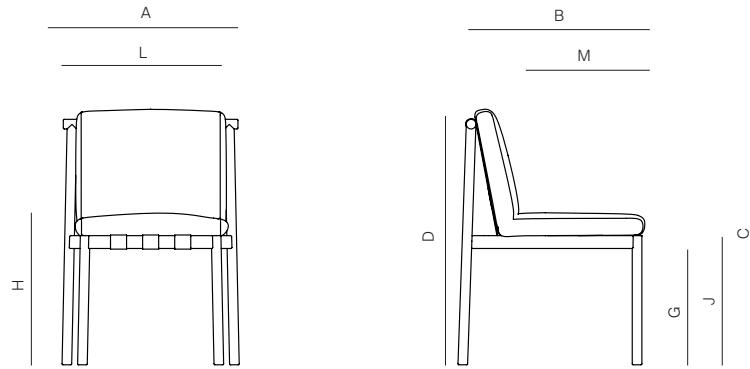

HUDSON

by Ramón Esteve

DINING SIDE CHAIR

SPECIFICATIONS

Width:	21 3/4"	55.2 cm
Depth:	22 1/2"	57.3 cm
Height:	31 1/2"	79.7 cm
Seat height:	18 3/4"	47.6 cm

COM: 1 3/4 yds

*COM based on 54" wide no repeat fabric.

ALUMINUM

STRAPS

DANAO

DINING SIDE CHAIR

MEASURES INCH CM	OVERALL WIDTH	OVERALL DEPTH	OVERALL HEIGHT WITH CUSHIONS	OVERALL FRAME HEIGHT	ARM HEIGHT	ARM WIDTH	FOOT HEIGHT	SEAT HEIGHT WITH CUSHIONS FRONT	SEAT HEIGHT WITH CUSHIONS BACK	FRAME SEAT HEIGHT (FLOOR TO FRAME) FRONT	FRAME SEAT HEIGHT (FLOOR TO FRAME) BACK	INSIDE SEAT WIDTH	INSIDE SEAT DEPTH
DESCRIPTION	A	B	C	D	E	F	G	H	I	J	K	L	M
DINING SIDE CHAIR	21 3/4	22 1/2	31 1/2	30 1/4	-	-	1/4	18 3/4	-	1	-	18	16
SKU#			79.7	77	-	-							

MEASURES INCH CM	# OF BACK CUSHIONS	# OF SEAT CUSHIONS	COM CUSHIONS YARDS METERS	DIAGONAL CLEARANCE	FURNITURE WEIGHT LBS KGS	TOTAL PIECES IN A BOX	BOXED WEIGHT LBS KGS	CUBE
DESCRIPTION				N				
DINING SIDE CHAIR			1/4	37 1/4				
SKU#								