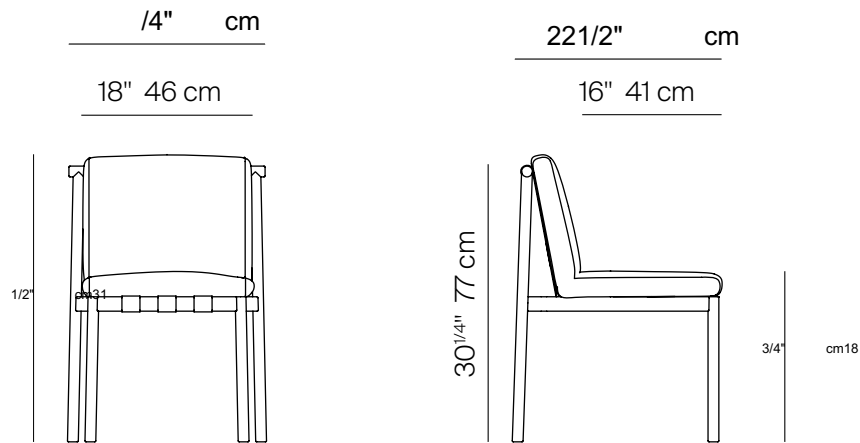

HUDSON

by Ramón Esteve

DINING SIDE CHAIR

SPECIFICATIONS

Width:	21 3/4"	55.2 cm
Depth:	22 1/2"	57.3 cm
Height:	31 1/2"	79.7 cm
Seat height:	18 3/4"	47.6 cm

COM: 1 3/4 yds

*COM based on 54" wide no repeat fabric.

ALUMINUM

STRAPS

DANAO

DINING SIDE CHAIR

MEASURES INCH CM	OVERALL WIDTH	OVERALL DEPTH	OVERALL HEIGHT WITH CUSHIONS	OVERALL FRAME HEIGHT	ARM HEIGHT	ARM WIDTH	FOOT HEIGHT	SEAT HEIGHT WITH CUSHIONS FRONT	SEAT HEIGHT WITH CUSHIONS BACK	FRAME SEAT HEIGHT (FLOOR TO FRAME) FRONT	FRAME SEAT HEIGHT (FLOOR TO FRAME) BACK	INSIDE SEAT WIDTH	INSIDE SEAT DEPTH
DESCRIPTION	A	B	C	D	E	F	G	H	I	J	K	L	M
DINING SIDE CHAIR	21 3/4	22 1/2	31 1/2	30 1/4	-	-	1/4	18 3/4	-	1	-	18	16
SKU#			79.7	77	-	-							

MEASURES INCH CM	# OF BACK CUSHIONS	# OF SEAT CUSHIONS	COM CUSHIONS YARDS METERS	DIAGONAL CLEARANCE	FURNITURE WEIGHT LBS KGS	TOTAL PIECES IN A BOX	BOXED WEIGHT LBS KGS	CUBE
DESCRIPTION				N				
DINING SIDE CHAIR			1/4	37 1/4				
SKU#								