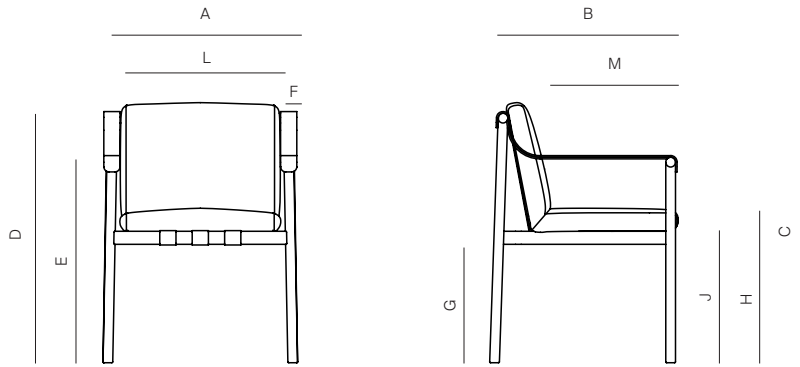

HUDSON

by Ramón Esteve

DINING ARMCHAIR

SPECIFICATIONS

Width:	23 1/2"	60 cm
Depth:	22 1/2"	57.3 cm
Height:	31 1/2"	79.7 cm
Seat height:	18 3/4"	47.3 cm

COM: 1 3/4 yds

*COM based on 54" wide no repeat fabric.

DURANGO
ALL WEATHER

LEATHER

GREY ITALIAN
STRAPPING

STRAPS

DINING ARMCHAIR

MEASURES INCH CM	OVERALL WIDTH	OVERALL DEPTH	OVERALL HEIGHT WITH CUSHIONS	OVERALL FRAME HEIGHT	ARM HEIGHT	ARM WIDTH	FOOT HEIGHT	SEAT HEIGHT WITH CUSHIONS FRONT	SEAT HEIGHT WITH CUSHIONS BACK	FRAME SEAT HEIGHT (FLOOR TO FRAME) FRONT	FRAME SEAT HEIGHT (FLOOR TO FRAME) BACK	INSIDE SEAT WIDTH	INSIDE SEAT DEPTH
DESCRIPTION	A	B	C	D	E	F	G	H	I	J	K	L	M
DINING ARMCHAIR	23 1/2	22 1/2	31 1/2	30 1/4			14	18 3/4		1	-	19 1/2	15 1/2
SKU#			79.7	77	63.5								

MEASURES INCH CM	# OF BACK CUSHIONS	# OF SEAT CUSHIONS	COM CUSHIONS YARDS METERS	DIAGONAL CLEARANCE	FURNITURE WEIGHT LBS KGS	TOTAL PIECES IN A BOX	BOXED WEIGHT LBS KGS	CUBE
DESCRIPTION				N				
DINING ARMCHAIR			14	37 1/4				
SKU#								