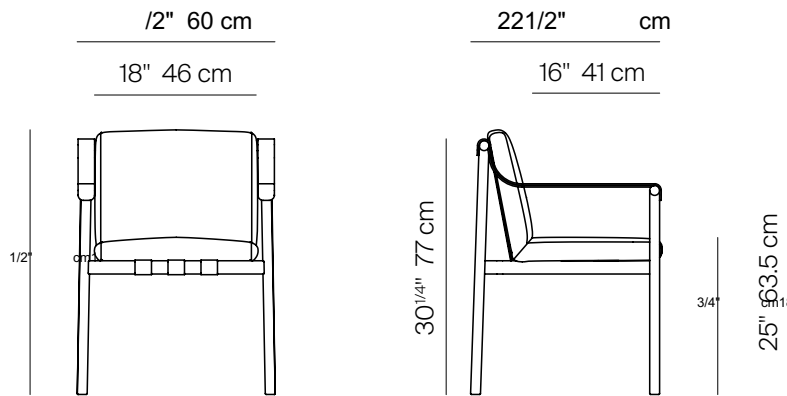

HUDSON

by Ramón Esteve

DINING ARMCHAIR

SPECIFICATIONS

Width:	23 1/2"	60 cm
Depth:	22 1/2"	57.3 cm
Height:	31 1/2"	79.7 cm
Seat height:	18 3/4"	47.3 cm

COM: 1 3/4 yds

*COM based on 54" wide no repeat fabric.

DURANGO
ALL WEATHER

LEATHER

GREY ITALIAN
STRAPPING

STRAPS

DINING ARMCHAIR

MEASURES INCH CM	OVERALL WIDTH	OVERALL DEPTH	OVERALL HEIGHT WITH CUSHIONS	OVERALL FRAME HEIGHT	ARM HEIGHT	ARM WIDTH	FOOT HEIGHT	SEAT HEIGHT WITH CUSHIONS FRONT	SEAT HEIGHT WITH CUSHIONS BACK	FRAME SEAT HEIGHT (FLOOR TO FRAME) FRONT	FRAME SEAT HEIGHT (FLOOR TO FRAME) BACK	INSIDE SEAT WIDTH	INSIDE SEAT DEPTH
DESCRIPTION	A	B	C	D	E	F	G	H	I	J	K	L	M
DINING ARMCHAIR	23 1/2	22 1/2	31 1/2	30 1/4			14	18 3/4		1	-	19 1/2	15 1/2
SKU#			79.7	77	63.5								

MEASURES INCH CM	# OF BACK CUSHIONS	# OF SEAT CUSHIONS	COM CUSHIONS YARDS METERS	DIAGONAL CLEARANCE	FURNITURE WEIGHT LBS KGS	TOTAL PIECES IN A BOX	BOXED WEIGHT LBS KGS	CUBE
DESCRIPTION				N				
DINING ARMCHAIR			14	37 1/4				
SKU#								