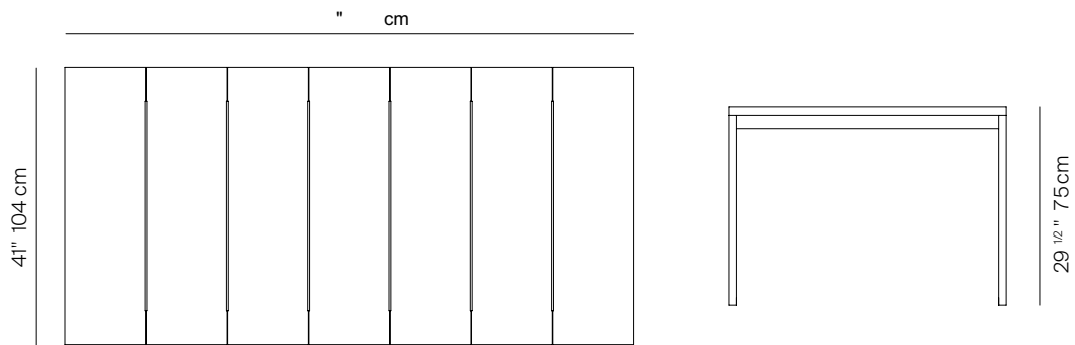

# S2

by Ann Vering

The S2 Collection is made of premium grade teak frame.

RECT DINING TABLE 84"

## SPECIFICATIONS

Width:	84"	cm
Depth:	41"	104 cm
Height:	29 1/2"	75 cm

# DANAO

RECT DINING TABLE 84"

MEASURES INCH CM	OVERALL LENGTH	OVERALL WIDTH	OVERALL HEIGHT	SIZE OF BASE	OVERHANG AT ENDS	OVERHANG AT SIDES	TABLE TOP THICKNESS	APRON TO FLOOR CLEARANCE	SPACE BETWEEN LEGS AT HEAD	SPACE BETWEEN LEGS AT SIDE	SEAT UP TO
DESCRIPTION	A	B	C	D	E	F	G	H	I	J	K
RECT DINING TABLE 84 "			44 1/2	60	12	7 3/4	1 1/4	2 3/4	58.5	127	6
sKU#							3.2	63	58.5	127	6

MEASURES INCH CM	DIAGONAL CLEARANCE	OVERALL FURNITURE WEIGHT LBS KGS	TOTAL PIECES IN A BOX	BOXED WEIGHT LBS KGS	CUBE
DESCRIPTION	K				
RECT DINING TABLE 84 "	44 1/2		1	91	
sKU#			1	91	

TRHAW PILLOWS SOLD SEPARATELY