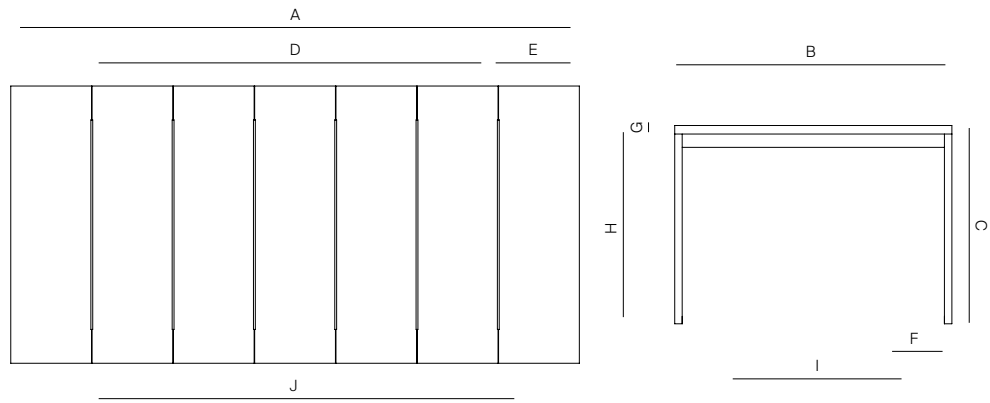

## SPECIFICATIONS

Width:	84"	cm
Depth:	41"	104 cm
Height:	29 1/2"	75 cm

# DANAO

RECT DINING TABLE 84"

MEASURES INCH CM	OVERALL LENGTH	OVERALL WIDTH	OVERALL HEIGHT	SIZE OF BASE	OVERHANG AT ENDS	OVERHANG AT SIDES	TABLE TOP THICKNESS	APRON TO FLOOR CLEARANCE	SPACE BETWEEN LEGS AT HEAD	SPACE BETWEEN LEGS AT SIDE	SEAT UP TO
DESCRIPTION	A	B	C	D	E	F	G	H	I	J	K
RECT DINING TABLE 84 "			44 1/2	60	12	7 3/4	1 1/4	2 3/4	58.5	127	6
sKU#							3.2	63	58.5	127	6