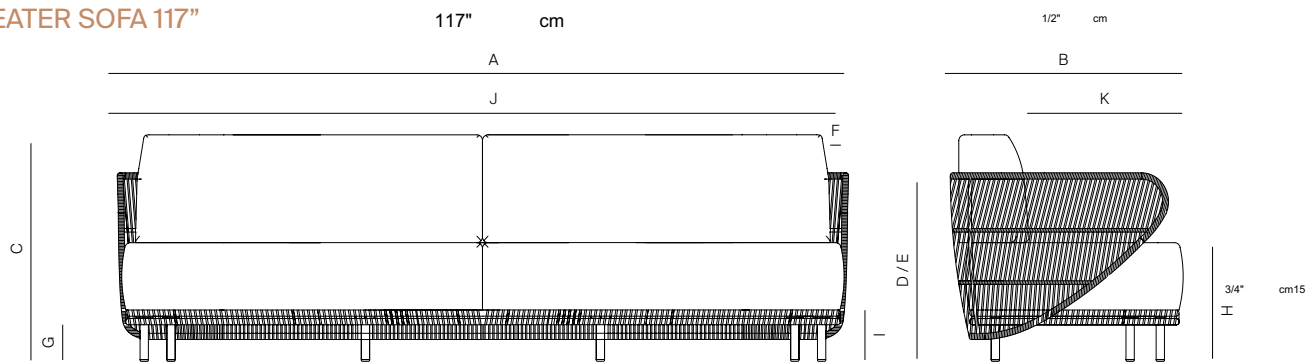

### SPECIFICATIONS

Width:	117"	cm
Depth:	32 1/2"	82.6 cm
Height:	31"	78.5 cm
Seat height:	16"	40.6 cm

COM: 11 1/2 yds  
\*COM based on 54" wide no repeat fabric.

# DANAO

4 SEATER SOFA 117"

MEASURES INCH CM	OVERALL WIDTH A	OVERALL DEPTH B	OVERALL HEIGHT WITH CUSHIONS C	OVERALL FRAME HEIGHT D	ARM HEIGHT E	ARM WIDTH F	FOOT HEIGHT G	SEAT HEIGHT WITH CUSHIONS H	FRAME SEAT HEIGHT I	INSIDE SEAT WIDTH J	INSIDE SEAT DEPTH K
DESCRIPTION	117"	78.5	63.8	25	25	11"	6	17.4	17.4	115	25
SKU#											