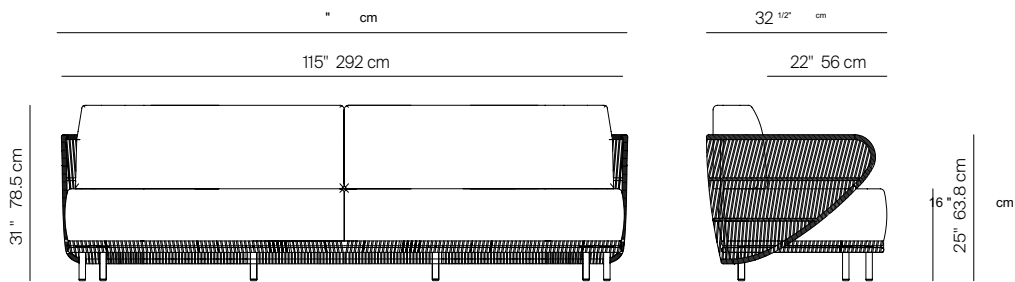

## 4 SEATER SOFA 117"

### SPECIFICATIONS

Width:	117"	cm
Depth:	32 1/2"	82.6 cm
Height:	31"	78.5 cm
Seat height:	16"	40.6 cm

COM: 11 1/2 yds  
\*COM based on 54" wide no repeat fabric.

# DANAO

4 SEATER SOFA 117"

MEASURES INCH CM	OVERALL WIDTH A	OVERALL DEPTH B	OVERALL HEIGHT WITH CUSHIONS C	OVERALL FRAME HEIGHT D	ARM HEIGHT E	ARM WIDTH F	FOOT HEIGHT G	SEAT HEIGHT WITH CUSHIONS H	FRAME SEAT HEIGHT I	INSIDE SEAT WIDTH J	INSIDE SEAT DEPTH K
DESCRIPTION	117"	78.5	63.8	25	25	11"	6	17.4	17.4	115	25
SKU#											

MEASURES INCH CM	# OF BACK CUSHIONS	# OF SEAT CUSHIONS	COM CUSHIONS YARDS METERS	DIAGONAL CLEARANCE L	FURNITURE WEIGHT LBS KGS	TOTAL PIECES IN A BOX	BOXED WEIGHT LBS KGS	CUBE
DESCRIPTION								
4 SEATER SOFA 117"			2	40 5/8"	45	1	65	
SKU#								