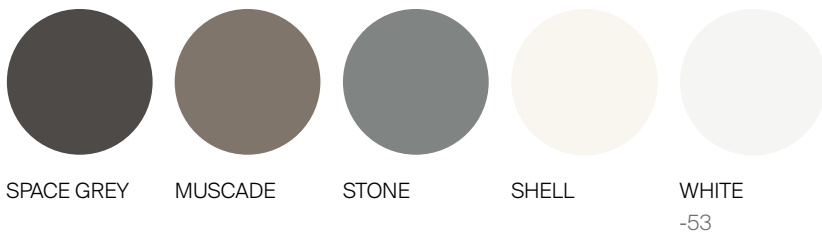

BOND

by Claudio Bellini

3 SEATER SOFA 84"

SPECIFICATIONS

Width:	84"	213 cm
Depth:	37"	94 cm
Height:	28 3/4"	73 cm
Seat height:	16 1/2"	42 cm

MATERIALS

Frame: Powder coated aluminum

Accents: Batyline.

Cushion Foam: Made of HR (high resiliency) foam with Dacron wrap incased in a nonwoven UV stabilized waterproof sonic welded fabric.

Cushion Fabric: COM/ Outdoor Canvas Grade A / Grade B Fabric options.

(Reference Fabric Specification Sheet)

Throw Pillows available, sold separately

Seat cushion available, sold separately.

Polyfill Furniture cover available

FINISHES

ALUMINUM

BATYLINE

THROW PILLOWS SOLD SEPARATELY

DANAO