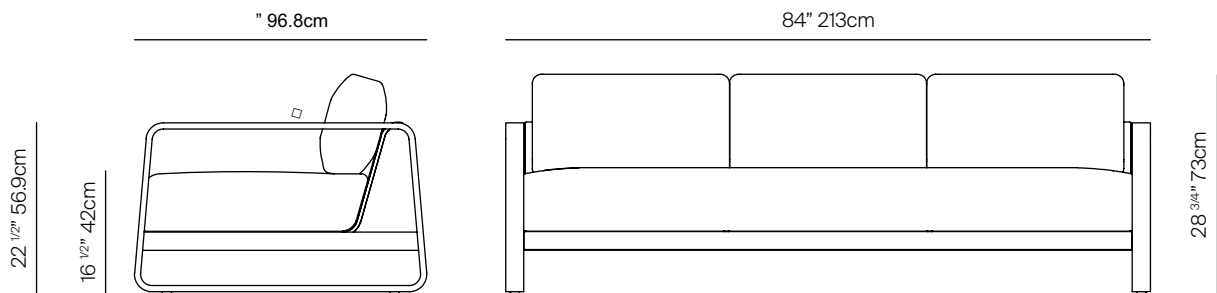

BOND

by Claudio Bellini

3 SEATER SOFA 84"

SPECIFICATIONS

Width:	84"	213 cm
Depth:	37"	94 cm
Height:	28 3/4"	73 cm
Seat height:	16 1/2"	42 cm

MATERIALS

Frame: Powder coated aluminum

Accents: Batyline.

DANAO

3 SEATER SOFA 84"

MEASURES INCH CM	OVERALL WIDTH	OVERALL DEPTH	OVERALL HEIGHT WITH CUSHIONS	OVERALL FRAME HEIGHT	ARM HEIGHT	ARM WIDTH	FOOT HEIGHT	SEAT HEIGHT WITH CUSHIONS	SEAT HEIGHT (FLOOR TO FRAME)	INSIDE SEAT WIDTH	INSIDE SEAT DEPTH
DESCRIPTION	A	B	C	D	E	F	G	H	I	J	K
3 SEATER SOFA 84"			4	22 1/2	22 1/2	2 1/		2	8 1/4	79 1/4	27 1/2
SKU#								42	20.7	201.5	70.1

MEASURES INCH CM	# OF BACK CUSHIONS	# OF SEAT CUSHIONS	COM CUSHIONS YARDS METERS	DIAGONAL CLEARANCE	FURNITURE WEIGHT LBS KGS	TOTAL PIECES IN A BOX	BOXED WEIGHT LBS KGS	CUBE
DESCRIPTION	L							
3 SEATER SOFA 84"				/	68	1	139	66.4
SKU#					31	1	59	