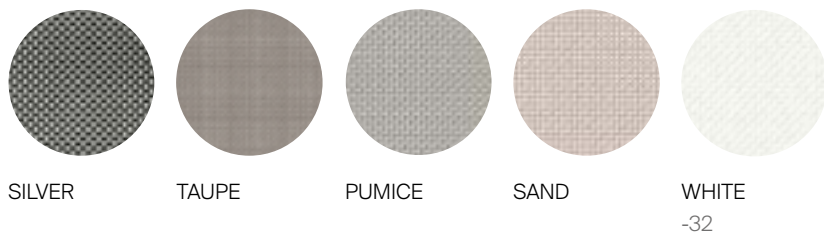

(Reference Fabric Specification Sheet)

Throw Pillows available, sold separately

Seat cushion available, sold separately.

Polyfill Furniture cover available

FINISHES

ALUMINUM

BATYLINE

THROW PILLOWS SOLD SEPARATELY