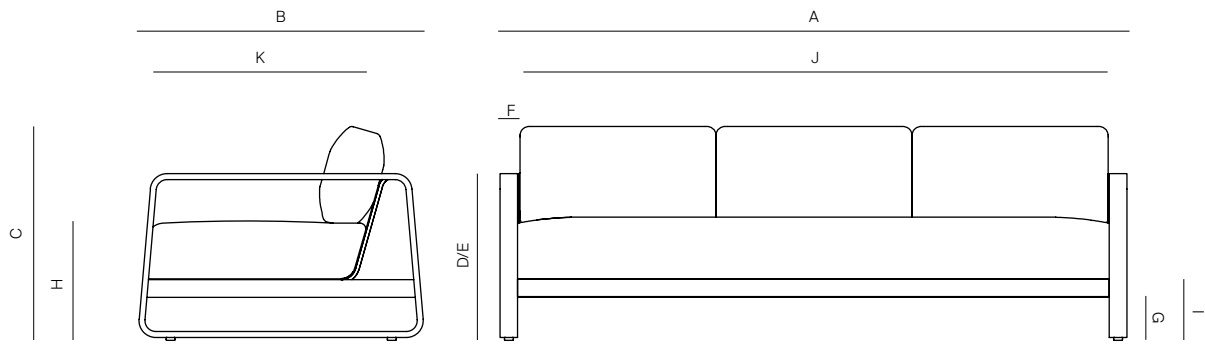

BOND

by Claudio Bellini

3 SEATER SOFA 84"

SPECIFICATIONS

Width:	84"	213 cm
Depth:	37"	94 cm
Height:	28 3/4"	73 cm
Seat height:	16 1/2"	42 cm

MATERIALS

Frame: Powder coated aluminum

Accents: Batyline.

DANAO

3 SEATER SOFA 84"

MEASURES INCH CM	OVERALL WIDTH	OVERALL DEPTH	OVERALL HEIGHT WITH CUSHIONS	OVERALL FRAME HEIGHT	ARM HEIGHT	ARM WIDTH	FOOT HEIGHT	SEAT HEIGHT WITH CUSHIONS	SEAT HEIGHT (FLOOR TO FRAME)	INSIDE SEAT WIDTH	INSIDE SEAT DEPTH
DESCRIPTION	A	B	C	D	E	F	G	H	I	J	K
3 SEATER SOFA 84"			4	22 1/2	22 1/2	2 1/		2	8 1/4	79 1/4	27 1/2
SKU#								42	20.7	201.5	70.1