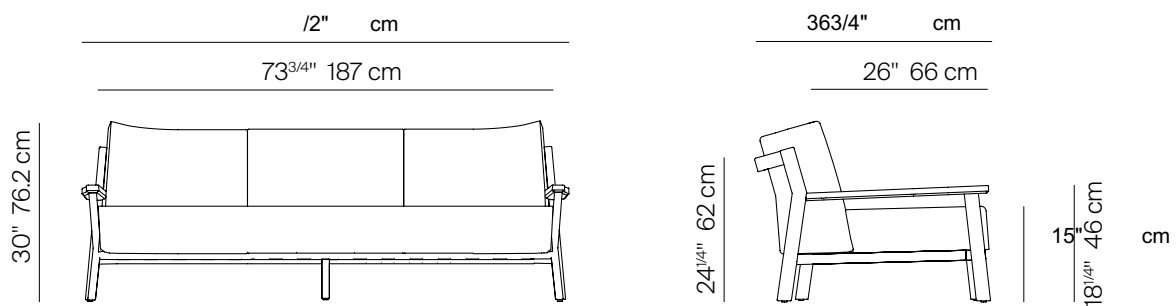

TOPANGA

by Monica Armani

3 SEATER SOFA 78"

SPECIFICATIONS

Width:		cm
Depth:	36 3/4"	93.5 cm
Height:	30"	76.2 cm
Seat height:	15"	38.1 cm

COM: 10 yds

*COM based on 54" wide no repeat fabric.

MATERIALS

DANAO

3 SEATER SOFA 78"

MEASURES INCH CM	OVERALL WIDTH	OVERALL DEPTH	OVERALL HEIGHT WITH CUSHIONS	OVERALL FRAME HEIGHT	ARM HEIGHT	ARM WIDTH	FOOT HEIGHT	SEAT HEIGHT WITH CUSHIONS	FRAME SEAT HEIGHT (FLOOR TO FRAME)	INSIDE SEAT WIDTH	INSIDE SEAT DEPTH
DESCRIPTION	A	B	C	D	E	F	G	H	I	J	K
3 SEATER SOFA 78"	78 1/2	36 3/4			46	9	6 1/2		12	73 3/4	26
SKU#			76.2	61	46	9					66

MEASURES INCH CM	# OF BACK CUSHIONS	# OF SEAT CUSHIONS	COM CUSHIONS YARDS METERS	DIAGONAL CLEARANCE	FURNITURE WEIGHT LBS KGS	TOTAL PIECES IN A BOX	BOXED WEIGHT LBS KGS	CUBE
DESCRIPTION	L							
3 SEATER SOFA 78"								
SKU#								