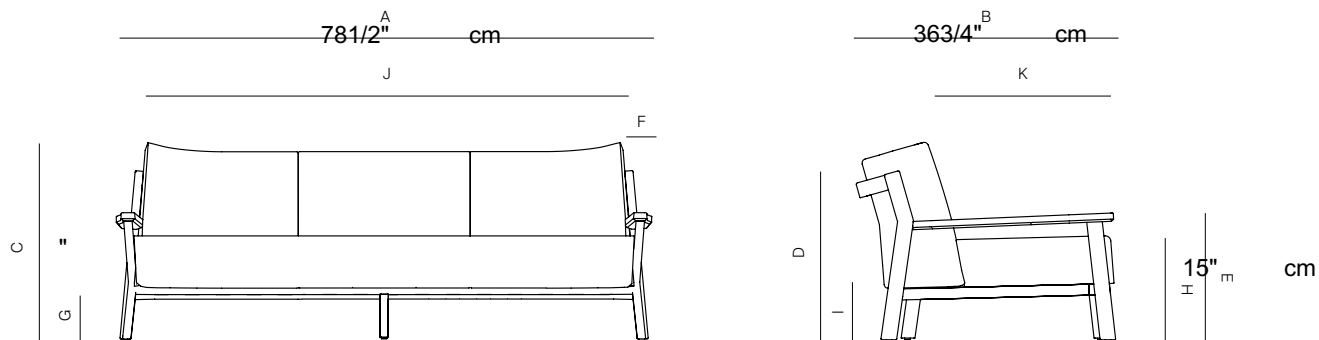

TOPANGA

by Monica Armani

3 SEATER SOFA 78"

SPECIFICATIONS

Width:		cm
Depth:	36 3/4"	93.5 cm
Height:	30"	76.2 cm
Seat height:	15"	38.1 cm

COM: 10 yds

*COM based on 54" wide no repeat fabric.

MATERIALS

DANAO

3 SEATER SOFA 78"

MEASURES INCH CM	OVERALL WIDTH	OVERALL DEPTH	OVERALL HEIGHT WITH CUSHIONS	OVERALL FRAME HEIGHT	ARM HEIGHT	ARM WIDTH	FOOT HEIGHT	SEAT HEIGHT WITH CUSHIONS	FRAME SEAT HEIGHT (FLOOR TO FRAME)	INSIDE SEAT WIDTH	INSIDE SEAT DEPTH
DESCRIPTION	A	B	C	D	E	F	G	H	I	J	K
3 SEATER SOFA 78"	78 1/2	36 3/4			46	9	6 1/2		12	73 3/4	26
SKU#			76.2	61	46	9					66

MEASURES INCH CM	# OF BACK CUSHIONS	# OF SEAT CUSHIONS	COM CUSHIONS YARDS METERS	DIAGONAL CLEARANCE	FURNITURE WEIGHT LBS KGS	TOTAL PIECES IN A BOX	BOXED WEIGHT LBS KGS	CUBE
DESCRIPTION	L							
3 SEATER SOFA 78"								
SKU#								