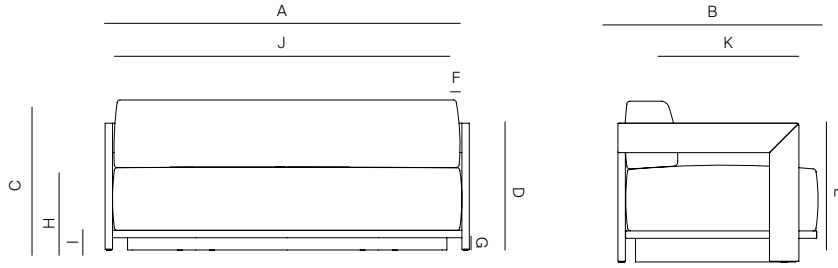

S2

by Ann Vering

2 SEATER SOFA 62"

SPECIFICATIONS

		cm
Depth:	34"	86.3 cm
Height:	27 1/2"	69.9 cm
Seat height:	15"	38.1 cm
COM:	6 3/4 yds	
COM based on 54" wide no repeat fabric.		

MATERIALS

Frame: Premium grade teak wood.

MEASURES INCH CM	OVERALL WIDTH	OVERALL DEPTH	OVERALL HEIGHT WITH CUSHIONS	OVERALL FRAME HEIGHT	ARM HEIGHT	ARM WIDTH	FOOT HEIGHT	SEAT HEIGHT WITH CUSHIONS	FRAME SEAT HEIGHT (FLOOR TO FRAME)	INSIDE SEAT WIDTH	INSIDE SEAT DEPTH
DESCRIPTION	A	B	C	D	E	F	G	H	I	J	K
			2			1 1/2			4	59 1/2	25
SKU#			69.9	55.1	55.						