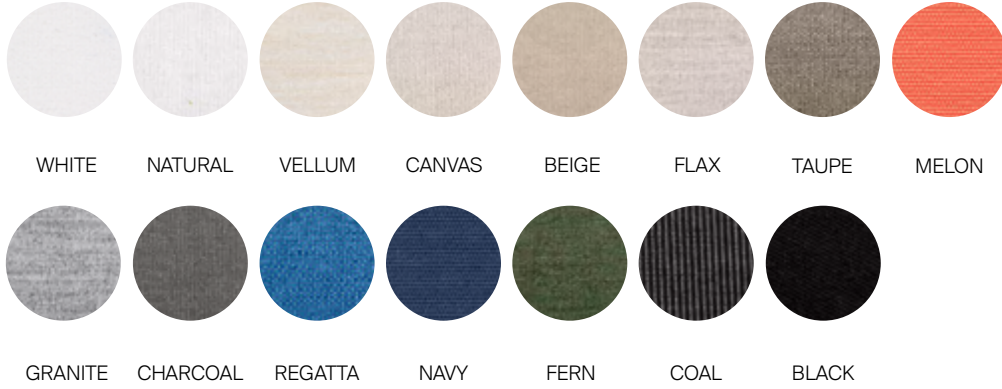

_Grade A Fabric: