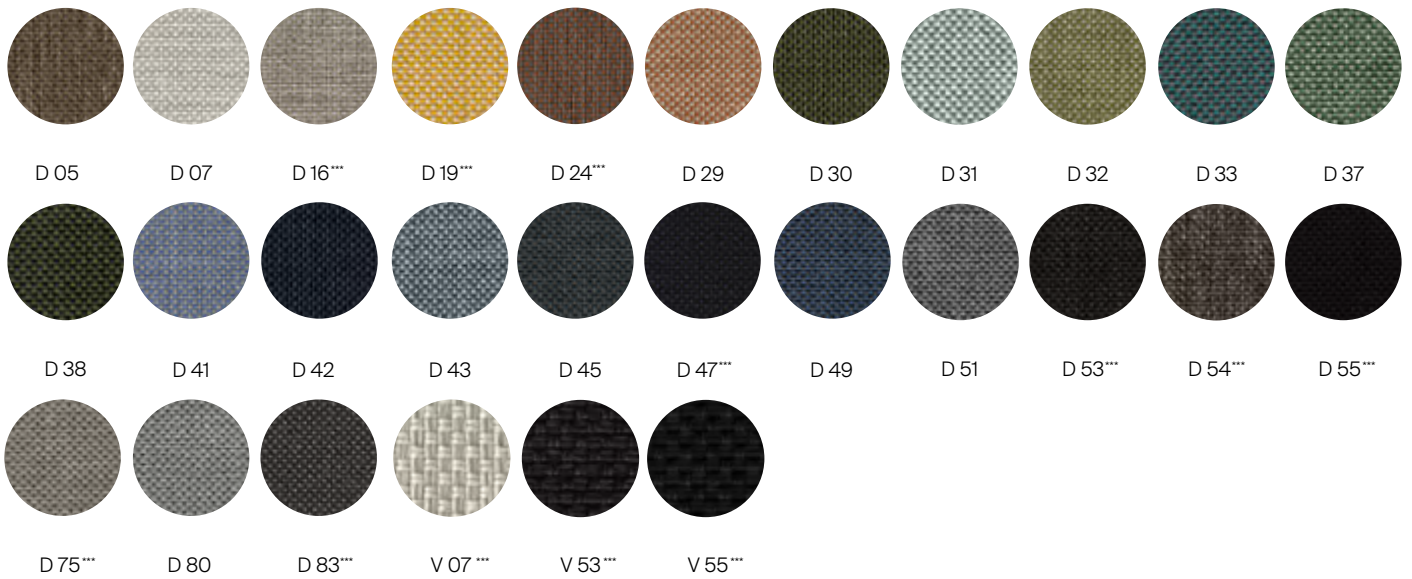

TRHOW PILLOWS SOLD SEPARATELY

_Grade A Fabric:

_Grade B Fabric:

*** Quick ship fabrics