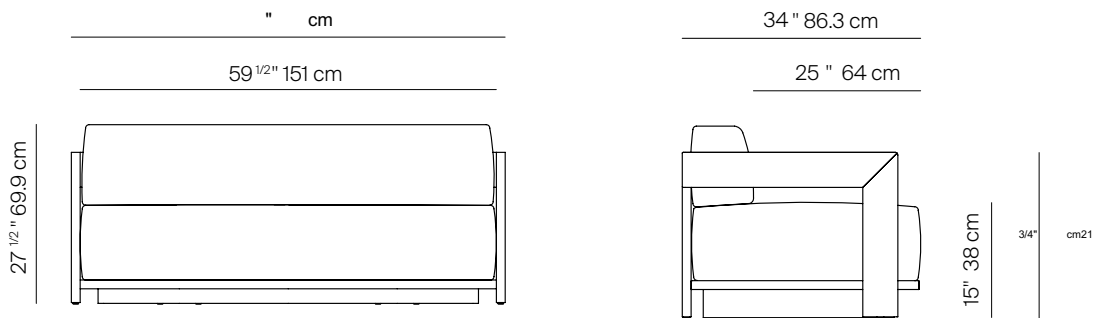

S2

by Ann Vering

2 SEATER SOFA 62"

SPECIFICATIONS

		cm
Depth:	34"	86.3 cm
Height:	27 1/2"	69.9 cm
Seat height:	15"	38.1 cm
COM:	6 3/4 yds	
COM based on 54" wide no repeat fabric.		

MATERIALS

Frame: Premium grade teak wood.

MEASURES INCH CM	OVERALL WIDTH	OVERALL DEPTH	OVERALL HEIGHT WITH CUSHIONS	OVERALL FRAME HEIGHT	ARM HEIGHT	ARM WIDTH	FOOT HEIGHT	SEAT HEIGHT WITH CUSHIONS	FRAME SEAT HEIGHT (FLOOR TO FRAME)	INSIDE SEAT WIDTH	INSIDE SEAT DEPTH
DESCRIPTION	A	B	C	D	E	F	G	H	I	J	K
			2			1 1/2			4	59 1/2	25
SKU#			69.9	55.1	55.						

MEASURES INCH CM	# OF BACK CUSHIONS	# OF SEAT CUSHIONS	COM YARDS METERS	DIAGONAL CLEARANCE	FURNITURE WEIGHT LBS KGS	TOTAL PIECES IN A BOX	BOXED WEIGHT LBS KGS	CUBE
DESCRIPTION	L							
2 SEATER SOFA 62"			4		37 1/2			
SKU#								