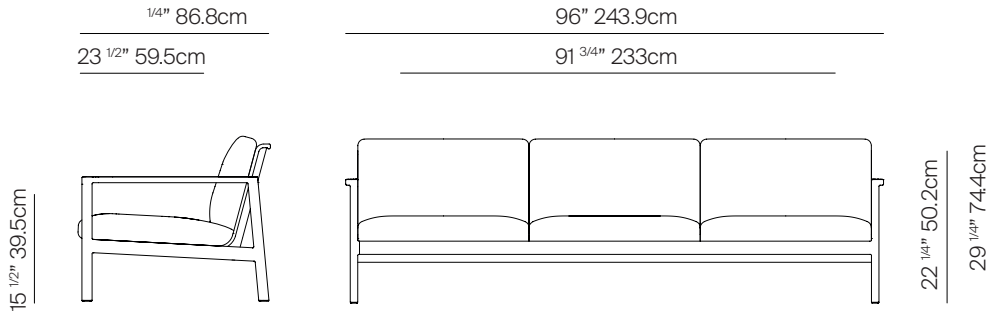

CHELSEA

by Mario Ruiz

LUXE SOFA

SPECIFICATIONS

Width:	96"	cm
Depth:	34 1/4"	86.8 cm
Height:	29 1/4"	74.4 cm
Seat height:	11"	28.1 cm
Seat height *with optional cushion:	15 1/2"	39.5 cm

COM:

COM based on 54" wide no repeat fabric.

DANAO

LUXE SOFA

MEASURES INCH CM	OVERALL WIDTH	OVERALL DEPTH	OVERALL HEIGHT WITH CUSHIONS	OVERALL FRAME HEIGHT	ARM HEIGHT	ARM WIDTH	FOOT HEIGHT	SEAT HEIGHT WITH CUSHIONS	FRAME SEAT HEIGHT (FLOOR TO FRAME)	INSIDE SEAT WIDTH	INSIDE SEAT DEPTH
DESCRIPTION	A	B	C	D	E	F	G	H	I	J	K
LUXE SOFA		4	29 1/4	27 3/4	22 1/4	2 1/4	7 1/4	15 1/2		4	23 1/2
SKU#					50.2	5.4	18.				9.

MEASURES INCH CM	# OF BACK CUSHIONS	# OF SEAT CUSHIONS	COM YARDS METERS	DIAGONAL CLEARANCE	FURNITURE WEIGHT LBS KGS	TOTAL PIECES IN A BOX	BOXED WEIGHT LBS KGS	CUBE
DESCRIPTION	L							
LUXE SOFA				/	71.14	1	128.31	
SKU#					32.27	1	58.20	