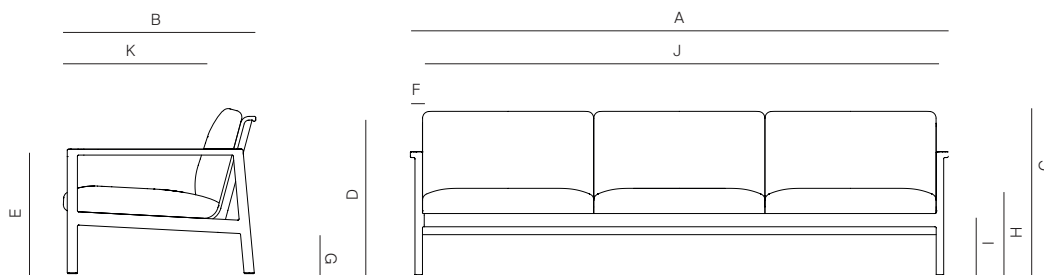

CHELSEA

by Mario Ruiz

LUXE SOFA

SPECIFICATIONS

Width:	96"	cm
Depth:	34 1/4"	86.8 cm
Height:	29 1/4"	74.4 cm
Seat height:	11"	28.1 cm
Seat height *with optional cushion:	15 1/2"	39.5 cm

COM:

COM based on 54" wide no repeat fabric.

DANAO

LUXE SOFA

MEASURES INCH CM	OVERALL WIDTH	OVERALL DEPTH	OVERALL HEIGHT WITH CUSHIONS	OVERALL FRAME HEIGHT	ARM HEIGHT	ARM WIDTH	FOOT HEIGHT	SEAT HEIGHT WITH CUSHIONS	FRAME SEAT HEIGHT (FLOOR TO FRAME)	INSIDE SEAT WIDTH	INSIDE SEAT DEPTH
DESCRIPTION	A	B	C	D	E	F	G	H	I	J	K
LUXE SOFA		4	29 1/4	27 3/4	22 1/4	2 1/4	7 1/4	15 1/2		4	23 1/2
SKU#					50.2	5.4	18.				9.

MEASURES INCH CM	# OF BACK CUSHIONS	# OF SEAT CUSHIONS	COM YARDS METERS	DIAGONAL CLEARANCE	FURNITURE WEIGHT LBS KGS	TOTAL PIECES IN A BOX	BOXED WEIGHT LBS KGS	CUBE
DESCRIPTION	L							
LUXE SOFA				/	71.14	1	128.31	
SKU#					32.27	1	58.20	