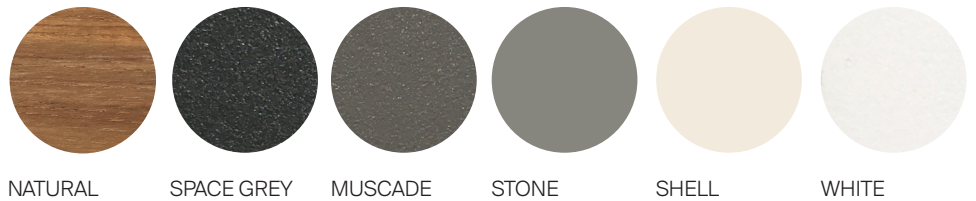

MATERIALS

Frame: Powder coated aluminum.

Accents: Batyline.

Cushion foam: Made of HR (high resiliency) foam with Dacron wrap incased in a nonwoven UV stabilized waterproof sonic welded fabric.

Cushion fabric: COM/Outdoor Canvas Tier 1 /

Luxury Tier 2 Fabric options

Furniture cover available.

FINISHES

TEAK

ALUMINUM

MOQ APPLIED ON CERTAIN FINISHES

BATYLINE

TRH OW PILLOWS SOLD SEPARATELY