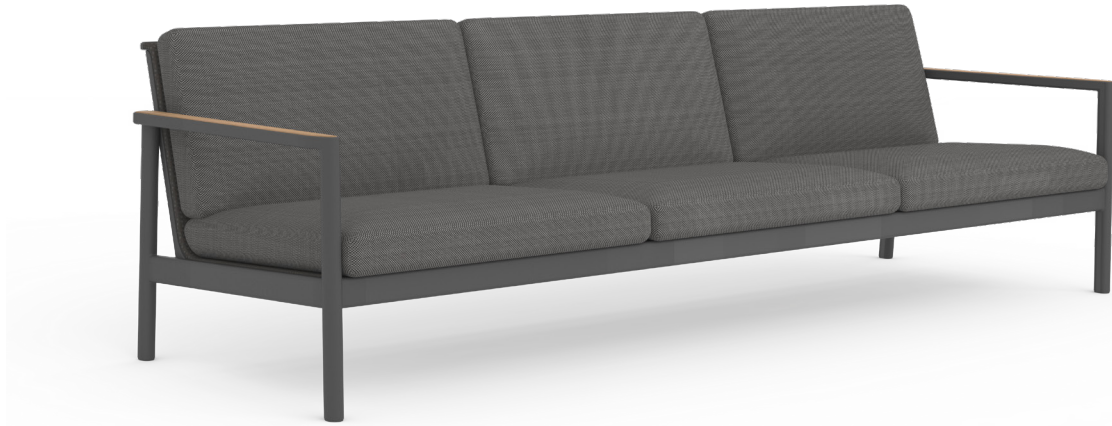

CHELSEA

by Mario Ruiz

LUXE SOFA

SPECIFICATIONS

Width:	96"	cm
Depth:	34 1/4"	86.8 cm
Height:	29 1/4"	74.4 cm
Seat height:	11"	28.1 cm
Seat height *with optional cushion:	15 1/2"	39.5 cm

COM:

COM based on 54" wide no repeat fabric.

MATERIALS

Frame: Powder coated aluminum.

Accents: Batyline.

Cushion foam: Made of HR (high resiliency) foam with Dacron wrap incased in a nonwoven UV stabilized waterproof sonic welded fabric.

Cushion fabric: COM/Outdoor Canvas Tier 1 /

Luxury Tier 2 Fabric options

Furniture cover available.

FINISHES

TEAK

ALUMINUM

MOQ APPLIED ON CERTAIN FINISHES

BATYLINE

TRH OW PILLOWS SOLD SEPARATELY

DANAO

LUXE SOFA

MEASURES INCH CM	OVERALL WIDTH	OVERALL DEPTH	OVERALL HEIGHT WITH CUSHIONS	OVERALL FRAME HEIGHT	ARM HEIGHT	ARM WIDTH	FOOT HEIGHT	SEAT HEIGHT WITH CUSHIONS	FRAME SEAT HEIGHT (FLOOR TO FRAME)	INSIDE SEAT WIDTH	INSIDE SEAT DEPTH
DESCRIPTION	A	B	C	D	E	F	G	H	I	J	K
LUXE SOFA		4	29 1/4	27 3/4	22 1/4	2 1/4	7 1/4	15 1/2		4	23 1/2
SKU#					50.2	5.4	18.				9.