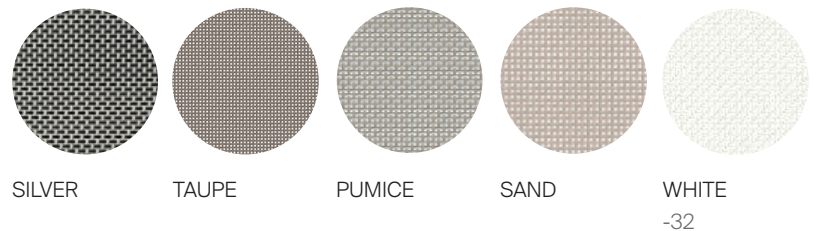

Luxury Tier 2 Fabric options

Furniture cover available.

FINISHES

TEAK

ALUMINUM

MOQ APPLIED ON CERTAIN FINISHES

BATYLINE

TRH OW PILLOWS SOLD SEPARATELY