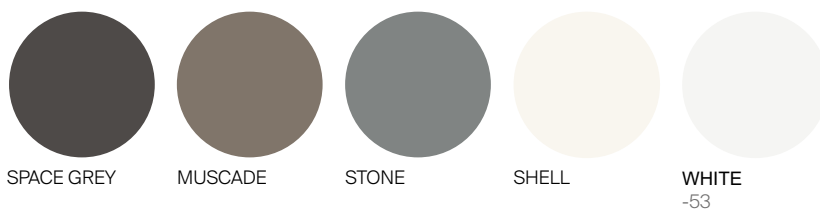

FINISHES

MATERIALS

Frame: Powder coated aluminum.

Accents: Premium grade teak wood.

Cushion Foam: Made of HR (High Resiliency) foam with Dacron wrap incased in a nonwoven UV stabilized waterproof sonic welded fabric.

Cushion Fabric: COM/Outdoor Canvas Grade A / Luxury Grade B Fabric options.

(Reference Fabric Specification Sheet)

Throw Pillows Available: Outdoor Polyfill.

Furniture Cover Available.

ALUMINUM

NATURAL
-20

TEAK

THROW PILLOWS SOLD SEPARATELY

MOQ APPLIED ON CERTAIN FINISHES

DANAO