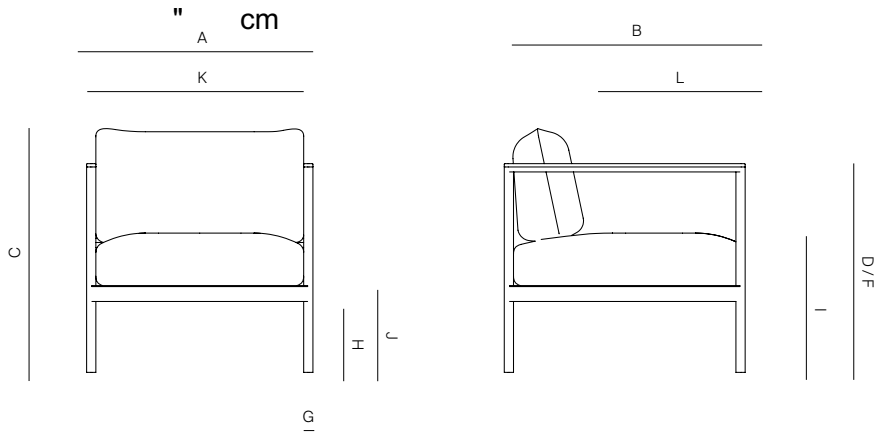

GREENWICH

by Mario Ruiz

LOUNGE CHAIR LUXE

SPECIFICATIONS

Width:	27"	68.6 cm
Depth:	28 ³ / ₄ "	73 cm
Height:	29"	73.5 cm
Seat height:	16 ¹ / ₂ "	42 cm

COM: 2 ³/₄ yds
*COM based on 54" wide no repeat fabric.

TEAK

THROW PILLOWS SOLD SEPARATELY

MOQ APPLIED ON CERTAIN FINISHES

DANAO

LOUNGE CHAIR LUXE

MEASURES INCH CM	OVERALL WIDTH A	OVERALL DEPTH B	OVERALL HEIGHT WITH CUSHIONS C	OVERALL FRAME HEIGHT D	ARM HEIGHT F	ARM WIDTH G	FOOT HEIGHT H	SEAT HEIGHT WITH CUSHIONS I	FRAME SEAT HEIGHT J	INSIDE SEAT WIDTH K	INSIDE SEAT DEPTH L
DESCRIPTION											
LOUNGE CHAIR LUXE		/	29	24 3/4	2 3/4		/2	16 1/2	10 1/4	24 3/4	27 3/4
SKU#			73,								

MEASURES INCH CM	# OF BACK CUSHIONS	# OF SEAT CUSHIONS	COM BACK CUSHIONS YARDS METERS	DIAGONAL CLEARANCE M	FURNITURE WEIGHT LBS KGS	TOTAL PIECES IN A BOX	BOXED WEIGHT LBS KGS	CUBE
DESCRIPTION								
LOUNGE CHAIR LUXE			/	38	35	1	40	12.8
SKU#								