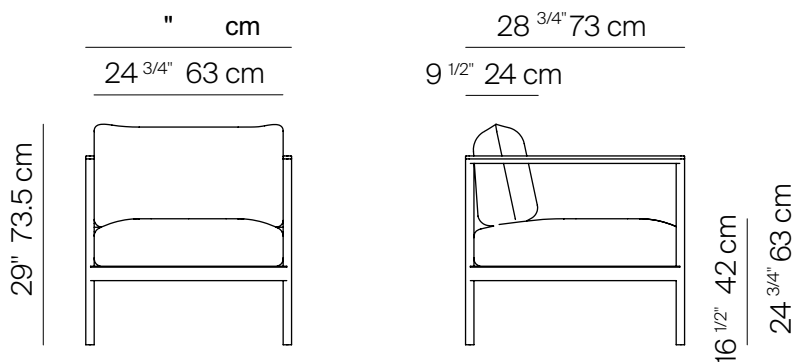

GREENWICH

by Mario Ruiz

LOUNGE CHAIR LUXE

SPECIFICATIONS

Width:	27"	68.6 cm
Depth:	28 ³ / ₄ "	73 cm
Height:	29"	73.5 cm
Seat height:	16 ¹ / ₂ "	42 cm

COM: 2 ³/₄ yds
*COM based on 54" wide no repeat fabric.

TEAK

THROW PILLOWS SOLD SEPARATELY

MOQ APPLIED ON CERTAIN FINISHES

DANAO

LOUNGE CHAIR LUXE

MEASURES INCH CM	OVERALL WIDTH A	OVERALL DEPTH B	OVERALL HEIGHT WITH CUSHIONS C	OVERALL FRAME HEIGHT D	ARM HEIGHT F	ARM WIDTH G	FOOT HEIGHT H	SEAT HEIGHT WITH CUSHIONS I	FRAME SEAT HEIGHT J	INSIDE SEAT WIDTH K	INSIDE SEAT DEPTH L
DESCRIPTION											
LOUNGE CHAIR LUXE		/	29	24 3/4	2 3/4		/2	16 1/2	10 1/4	24 3/4	27 3/4
SKU#			73,								

MEASURES INCH CM	# OF BACK CUSHIONS	# OF SEAT CUSHIONS	COM BACK CUSHIONS YARDS METERS	DIAGONAL CLEARANCE M	FURNITURE WEIGHT LBS KGS	TOTAL PIECES IN A BOX	BOXED WEIGHT LBS KGS	CUBE
DESCRIPTION								
LOUNGE CHAIR LUXE			/	38	35	1	40	12.8
SKU#								