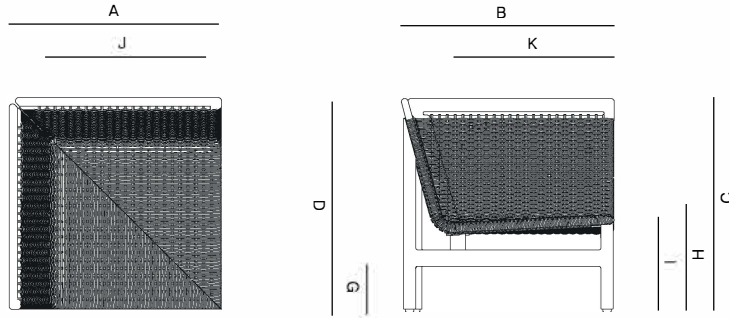

MONTAUK

by Mario Ruiz

CORNER

SPECIFICATIONS

Width:	31"	78.4 cm
Depth:	31"	78.4 cm
Height:	31"	78.4 cm
Seat height:	14"	35.5 cm
Seat height *with optional cushion:	17"	43.3 cm

COM *with optional cushion 5 yds

DANAO

CORNER

MEASURES INCH CM	OVERALL WIDTH	OVERALL DEPTH	OVERALL HEIGHT WITH CUSHIONS	OVERALL FRAME HEIGHT	ARM HEIGHT	ARM WIDTH	FOOT HEIGHT	SEAT HEIGHT WITH CUSHIONS	FRAME SEAT HEIGHT (FLOOR TO FRAME)	INSIDE SEAT WIDTH	INSIDE SEAT DEPTH
DESCRIPTION	A	B	C	D	E	F	G	H	I	J	K
CORNER					-	-	/	17	14	23 1/4	23 1/4
SKU#	D	78.4	78.4	83.8	-	-				60.5	60.5