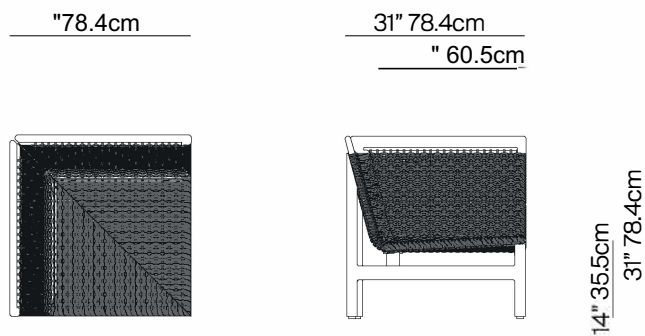

MONTAUK

by Mario Ruiz

CORNER

SPECIFICATIONS

Width:	31"	78.4 cm
Depth:	31"	78.4 cm
Height:	31"	78.4 cm
Seat height:	14"	35.5 cm
Seat height *with optional cushion:	17"	43.3 cm

COM *with optional cushion 5 yds

DANAO

CORNER

MEASURES INCH CM	OVERALL WIDTH	OVERALL DEPTH	OVERALL HEIGHT WITH CUSHIONS	OVERALL FRAME HEIGHT	ARM HEIGHT	ARM WIDTH	FOOT HEIGHT	SEAT HEIGHT WITH CUSHIONS	FRAME SEAT HEIGHT (FLOOR TO FRAME)	INSIDE SEAT WIDTH	INSIDE SEAT DEPTH
DESCRIPTION	A	B	C	D	E	F	G	H	I	J	K
CORNER					-	-	/	17	14	23 1/4	23 1/4
SKU#	D	78.4	78.4	83.8	-	-				60.5	60.5

MEASURES INCH CM	# OF BACK CUSHIONS	# OF SEAT CUSHIONS	COM YARDS METERS	DIAGONAL CLEARANCE	FURNITURE WEIGHT LBS KGS	TOTAL PIECES IN A BOX	BOXED WEIGHT LBS KGS	CU BE
DESCRIPTION	L							
CORNER	-	-	-			1		23.47
SKU#	-	-			17.4	1	30.2	