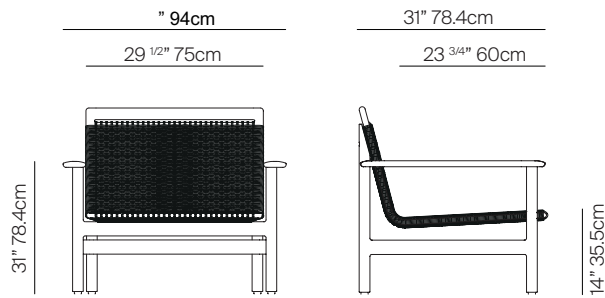

MONTAUK

by Mario Ruiz

LOUNGE CHAIR ARM TEAK

SPECIFICATIONS

Width:	37"	94 cm
Depth:	31"	78.4 cm
Height:	31"	78.4 cm
Seat height:	14"	35.5 cm
Seat height *with optional cushion:	16 1/2"	41.9 cm
COM *for optional cushion:	3 1/4 yds	

WEAVE

DANAO

LOUNGE CHAIR ARM TEAK

MEASURES INCH CM	OVERALL WIDTH	OVERALL DEPTH	OVERALL HEIGHT WITH CUSHIONS	OVERALL FRAME HEIGHT	ARM HEIGHT	ARM WIDTH	FOOT HEIGHT	SEAT HEIGHT WITH CUSHIONS	FRAME SEAT HEIGHT (FLOOR TO FRAME)	INSIDE SEAT WIDTH	INSIDE SEAT DEPTH
DESCRIPTION	A	B	C	D	E	F	G	H	I	J	K
LOUNGE CHAIR ARM TEAK						33/4	6 1/2			12	23 3/4
SKU#			-	78.4	56	9.					60

MEASURES INCH CM	# OF BACK CUSHIONS	# OF SEAT CUSHIONS	COM YARDS METERS	DIAGONAL CLEARANCE	FURNITURE WEIGHT LBS KGS	TOTAL PIECES IN A BOX	BOXED WEIGHT LBS KGS	CUBE
DESCRIPTION	L							
LOUNGE CHAIR ARM TEAK			1/4	37 1/2				
SKU#				94.6	16	1	30	