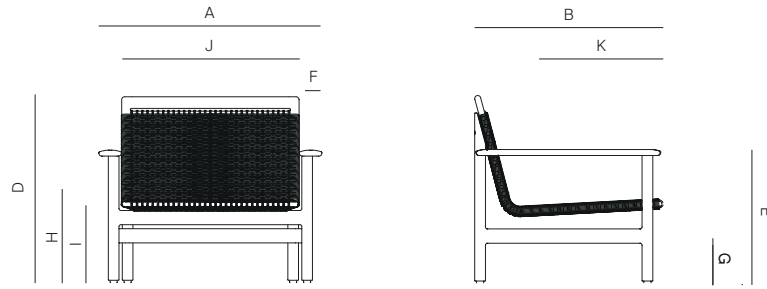

WEAVE

DANAO

LOUNGE CHAIR ARM TEAK

MEASURES INCH CM	OVERALL WIDTH	OVERALL DEPTH	OVERALL HEIGHT WITH CUSHIONS	OVERALL FRAME HEIGHT	ARM HEIGHT	ARM WIDTH	FOOT HEIGHT	SEAT HEIGHT WITH CUSHIONS	FRAME SEAT HEIGHT (FLOOR TO FRAME)	INSIDE SEAT WIDTH	INSIDE SEAT DEPTH
DESCRIPTION	A	B	C	D	E	F	G	H	I	J	K
LOUNGE CHAIR ARM TEAK						33/4	6 1/2			12	23 3/4
SKU#			-	78.4	56	9.					60

MEASURES INCH CM	# OF BACK CUSHIONS	# OF SEAT CUSHIONS	COM YARDS METERS	DIAGONAL CLEARANCE	FURNITURE WEIGHT LBS KGS	TOTAL PIECES IN A BOX	BOXED WEIGHT LBS KGS	CUBE
DESCRIPTION	L							
LOUNGE CHAIR ARM TEAK			1/4	37 1/2				
SKU#				94.6	16	1	30	