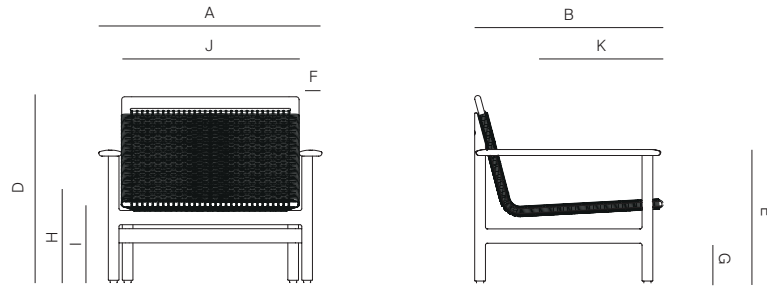

MONTAUK

by Mario Ruiz

LOUNGE CHAIR ARM ALUMINIUM

SPECIFICATIONS

Width:	29 1/2"	74.9 cm
Depth:	34"	86.1 cm
Height:	29"	73.8 cm
Seat height:	14 1/2"	36.8 cm
Seat height *with optional cushion:	17"	43.3 cm

FINISHES

Cushion fabric: COM/Outdoor Canvas Tier 1 / Luxury Tier 2

Fabric options.

Furniture cover available

TRHROW PILLOWS SOLD SEPARATELY

DANAO

ALUMINIUM

WEAVE

LOUNGE CHAIR ARM ALUMINUM

MEASURES INCH CM	OVERALL WIDTH	OVERALL DEPTH	OVERALL HEIGHT WITH CUSHIONS	OVERALL FRAME HEIGHT	ARM HEIGHT	ARM WIDTH	FOOT HEIGHT	SEAT HEIGHT WITH CUSHIONS	FRAME SEAT HEIGHT (FLOOR TO FRAME)	INSIDE SEAT WIDTH	INSIDE SEAT DEPTH
DESCRIPTION	A	B	C	D	E	F	G	H	I	J	K
LOUNGE CHAIR ARM ALUMINUM						3 3/4	6 1/2			12	23 3/4
SKU#			-	78.4	56	9.					60