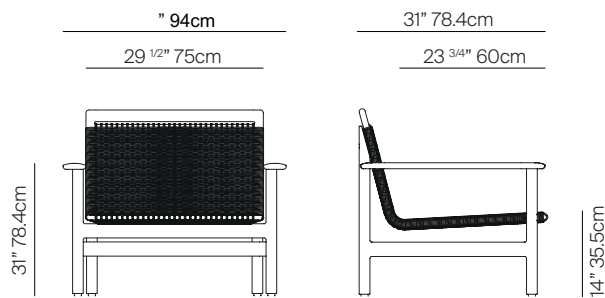

MONTAUK

by Mario Ruiz

LOUNGE CHAIR ARM ALUMINIUM

SPECIFICATIONS

Width:	29 1/2"	74.9 cm
Depth:	34"	86.1 cm
Height:	29"	73.8 cm
Seat height:	14 1/2"	36.8 cm
Seat height *with optional cushion:	17"	43.3 cm

FINISHES

MEASURES INCH CM	OVERALL WIDTH	OVERALL DEPTH	OVERALL HEIGHT WITH CUSHIONS	OVERALL FRAME HEIGHT	ARM HEIGHT	ARM WIDTH	FOOT HEIGHT	SEAT HEIGHT WITH CUSHIONS	FRAME SEAT HEIGHT (FLOOR TO FRAME)	INSIDE SEAT WIDTH	INSIDE SEAT DEPTH
DESCRIPTION	A	B	C	D	E	F	G	H	I	J	K
LOUNGE CHAIR ARM ALUMINUM						3 3/4	6 1/2			12	23 3/4
SKU#			-	78.4	56	9.					60

MEASURES INCH CM	# OF BACK CUSHIONS	# OF SEAT CUSHIONS	COM YARDS METERS	DIAGONAL CLEARANCE	FURNITURE WEIGHT LBS KGS	TOTAL PIECES IN A BOX	BOXED WEIGHT LBS KGS	CUBE
DESCRIPTION	L							
LOUNGE CHAIR ARM ALUMINUM					1	34	65	29
SKU#						16	30	