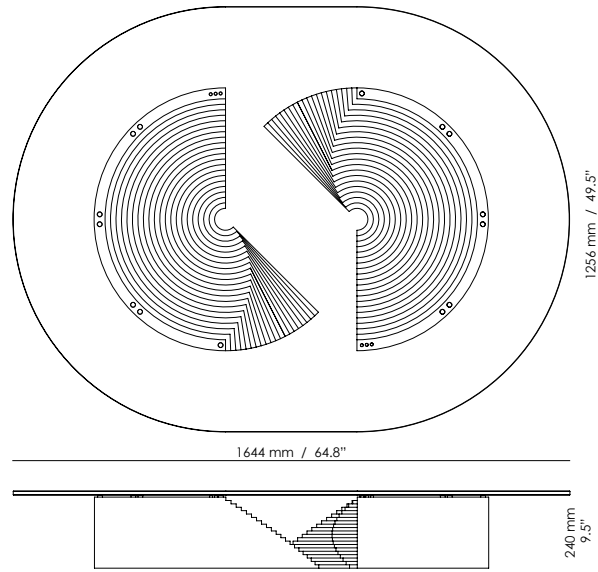

AMPHI COFFEE TABLE

OD31

Overgaard & Dyrman, 2026
Made in Italy

Model: OD31

The Amphi Coffee Table is a meticulous study of material, scale, and relational balance, Informed by the mathematical elegance of the Fibonacci Sequence and the Golden Ratio.

Rooted in classical materials, the table features tempered glass, solid brass, and Travertine stone, complemented by a miniature cast bronze figure, echoing the architectural grandeur of amphitheatres dating back to 80 BCE and earlier Greek theaters from the 6th century BCE.

Inspired by the mesmerizing architecture, and alluring scale and proportion of ancient Greek and Roman theaters, the table captures the essence of history through a modern lens.

Each table is made to order, uniquely numbered and delivered with a Certificate of Authenticity.

AVAILABLE MATERIALS

Stone: Travertino Classico
Glass: Extra Clear Tempered Glass (12mm/0.47in)
Metal: Light Aged Brass
Miniature Figure: Cast Bronze

DATA	Length (mm / in)	Width (mm / in)	Height (mm / in)	Weight, net (kg / lb)
OD	/	1256 /	/	250 / 550

PACKAGING SPECIFICATIONS	Length (mm / in)	Width (mm / in)	Height (mm / in)	Volume, gross (m³ / (ft³))	Weight, gross (kg / lb)
OD31 crate	1700 /	/	1420 /	,4 /	280 / 618