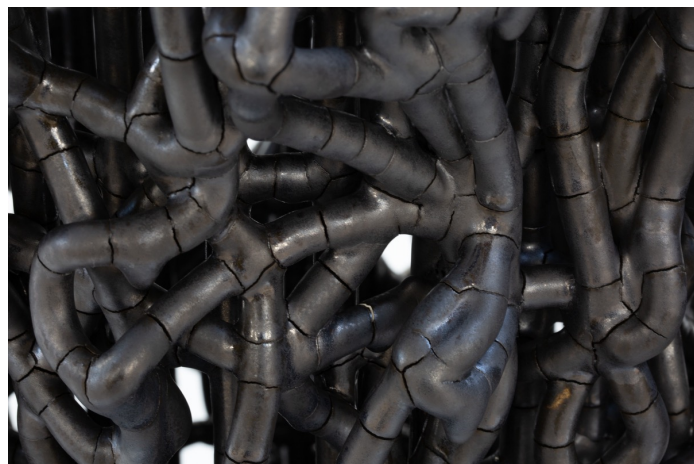

## Mangrove Table

12"-14"Dia x 23"H

Metallic Black glaze

Lead Time: 4-5 Months

\*Made to order unless otherwise noted.

- Custom sizes available.
- Finished Dimensions may vary slightly, +/- 1"
- Variations occur naturally, no two pieces are identical.
- Additional finish options are available, please check the web-site or contact us by email for more information.

*The mangrove series takes direct inspiration from the natural formations of trees and shrubs seen in tropical and sub-tropical estuaries. I have always found beauty in the scraggly roots of these trees, and have immense appreciation for their adaptation to live in harsh conditions and ability to blend and mix environments. For this design, wire mesh is manipulated by hand to replicate the organic formations of the trees and roots.*