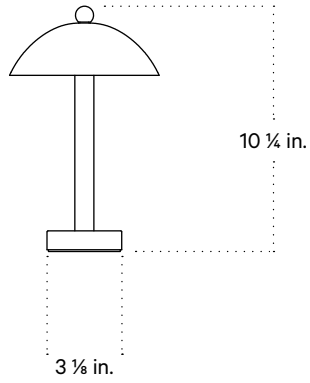

In Common With

Dune Table Lamp
Technical Specifications

Dune Table Lamp

Technical Specifications

Materials	Steel	
Product weight	1.5 lbs	
Lead time	6 weeks	
Integrated LED	145 lm / 1800 K 80 CRI - 90 CRI / warm on dim	K / 2.5 W
Dimmer	Integrated dimmer switch	
Certifications	UL listed, wet-rated	

Notes

1. This fixture is portable.
2. When turning on the fixture for the first time, press the finial for a few seconds. Tap or press down to dim and brighten.
3. Fixture includes a 15W magnet wireless charger with a 10 ft cord.
4. When the fixture is connected to the magnetic charging pad, the light will flash three times. It takes four hours to charge from 0% to 100%.
5. The battery will last 10 hours when the lamp is set to maximum brightness.

Updated March 8, 2024

Front View

Top View

Back View

Isometric View

Painted Metal

Black

Bone