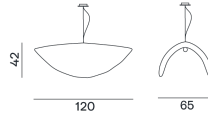

BRASS / SUSPENSION LAMP,
Paola Navone

GERVASONI

1882

GERVASONI

1882

BRASS / SUSPENSION LAMP,
Paola Navone

With a strong decorative impact, the BRASS lamp family exploits the ductility of brass and its ability to embellish interiors with warm and golden light reflections. Suspension lamps have a delicate shape of great visual appeal: a light brass disc with a slight curvature in the smaller version or very accentuated in the larger one that floats in the air reflecting light poetically and suggestively. They can be used individually or combined with each other for an even more suggestive and cinematographic effect. Given the total craftsmanship of the product, it is possible that small stains may appear over time due to oxidation of the brass. These stains are therefore not defects but a characteristic of the material. Small superficial marks, scratches, creases etc. are caused by the hand-hammering process on the brass, so they are characteristic of the manufacturing process. Supplied with complete wiring set. Metal upper part for fixing to the ceiling. Max. power 18 W, max. 220 Volt, bulb holder E 27, bulb not included (electrical cable length 250 cm; steel cable length 200 cm).

GERVASONI

1882

Materials

Brass Matt transparent
painted

Variants

Brass 95

Brass 96