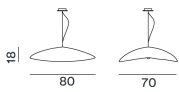

BRASS / SUSPENSION LAMP,
Paola Navone

GERVASONI

1882

GERVASONI

1882

BRASS / SUSPENSION LAMP,
Paola Navone

With a strong decorative impact, the BRASS lamp family exploits the ductility of brass and its ability to embellish interiors with warm and golden light reflections. Suspension lamps have a delicate shape of great visual appeal: a light brass disc with a slight curvature in the smaller version or very accentuated in the larger one that floats in the air reflecting light poetically and suggestively. They can be used individually or combined with each other for an even more suggestive and cinematographic effect. Given the total craftsmanship of the product, it is possible that small stains may appear over time due to oxidation of the brass. These stains are therefore not defects but a characteristic of the material. Small superficial marks, scratches, creases etc. are caused by the hand-hammering process on the brass, so they are characteristic of the manufacturing process. Supplied with complete wiring set. Metal upper part for fixing to the ceiling. Max. power 18 W, max. 220 Volt, bulb holder E 27, bulb not included (electrical cable length 250 cm; steel cable length 200 cm).

GERVASONI

1882

Materials

Brass Matt transparent
painted

Variants

Brass 95

Brass 96