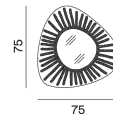

GERVASONI

1882

BRICK / MIRROR,
Paola Navone

Family of wall mirrors with rounded irregular shapes, decorated with drawings in white paint that seem to recreate freehand brushstrokes. Frame made of MDF panels.

Variants

Brick 96

Brick 97

Brick 98

Brick 99