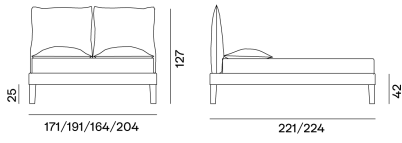

GERVASONI

1882

Fly