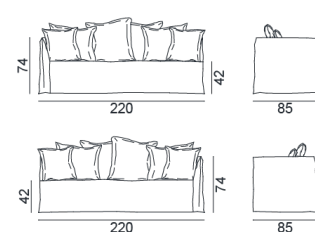

Ghost 32 L-R