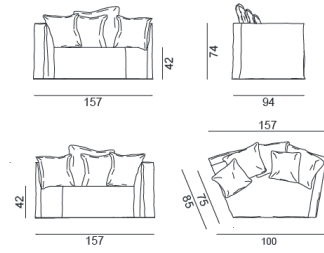

GHOST / MODULAR SOFA,
Paola Navone

GERVASONI

1882

GERVASONI

1882

GHOST / MODULAR SOFA, Paola Navone

Modular elements of various shapes and sizes, which give life to all the possible combinations of Ghost, a sofa created with a light body and essential volumes. Solid beech frame with raw plywood panels, upholstery with polyurethane foams, covered by resinated material. The main feature of the Ghost sofas is the removable cover, an oversize housse whose shape is underlined by the visible stitching, allowing it to be put on and taken off in a flash. A textile product that easily changes appearance, allowing you to go from a formal to an informal look with ease and speed.

Variants

Ghost 30 L-R

Ghost 31 L-R

Ghost 32 L-R

GERVASONI

1882

Ghost 33

Ghost 34