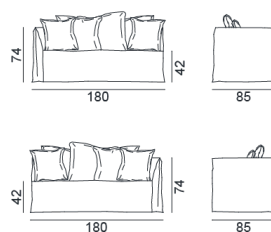

Ghost 31 L-R