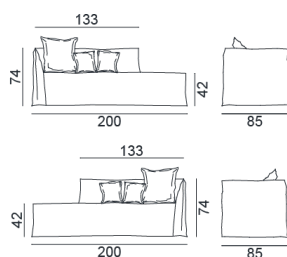

Variants

Ghost 30 L-R