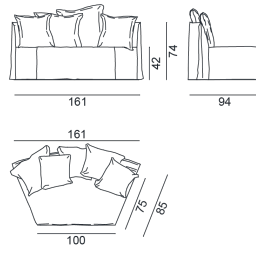

GHOST / MODULAR SOFA,
Paola Navone

GERVASONI

1882

GERVASONI

1882

GHOST / MODULAR SOFA, Paola Navone

Modular elements of various shapes and sizes, which give life to all the possible combinations of Ghost, a sofa created with a light body and essential volumes. Solid beech frame with raw plywood panels, upholstery with polyurethane foams, covered by resinated material. The main feature of the Ghost sofas is the removable cover, an oversize housse whose shape is underlined by the visible stitching, allowing it to be put on and taken off in a flash. A textile product that easily changes appearance, allowing you to go from a formal to an informal look with ease and speed.

Variants

Ghost 30 L-R

Ghost 31 L-R

Ghost 32 L-R

GERVASONI

1882

Ghost 33

Ghost 34