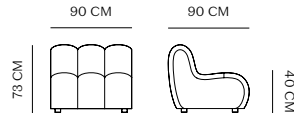

JAGGER LOUNGE MEDIO
W 90 CM / D 90 CM / H 73 CM
SH 40 CM