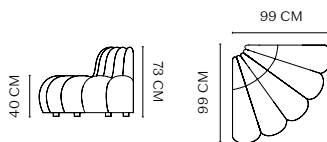

JAGGER LOUNGE CURVE
W 99 CM / D 88 CM / H 73 CM
SH 40 CM