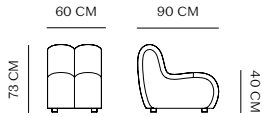

JAGGER LOUNGE — 2023

KRISTIAN SOFUS HANSEN & TOMMY HYLDAHL

MODULES & DIMENSIONS

JAGGER LOUNGE SMALL
W 60 CM / D 90 CM / H 73 CM
SH 40 CM