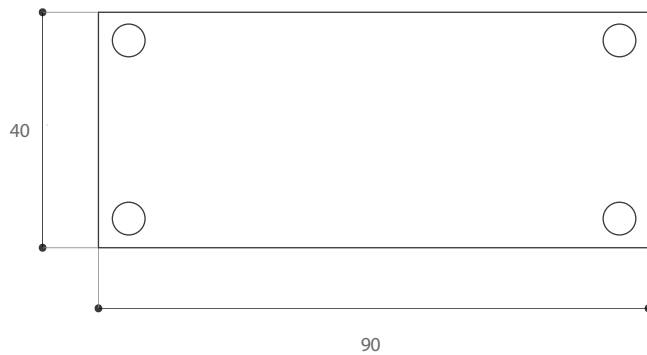

E S T U D I O P E R S O N A

UNA TABLE

The UNA Table exemplifies the harmonious balance between strength and grace. The round wooden legs convey a sense of stability and groundedness, while the rectangular tabletop provides a refined and versatile surface for various uses.

PRODUCT SPECIFICATIONS

MATERIALS	Solid wood
DIMENSIONS	90 L 40 W 29 H IN 228 D W H CM
WEIGHT	95 lbs 43 kg
SHIPPING	Worldwide shipping. Quotes upon request.

CLEANING INSTRUCTIONS

Solid Wood

Use a soft dust cloth wrung out in clean water and gently go over marks until clean. After cleaning, the wood should be dried with a soft cloth to prevent streaks and scratches.