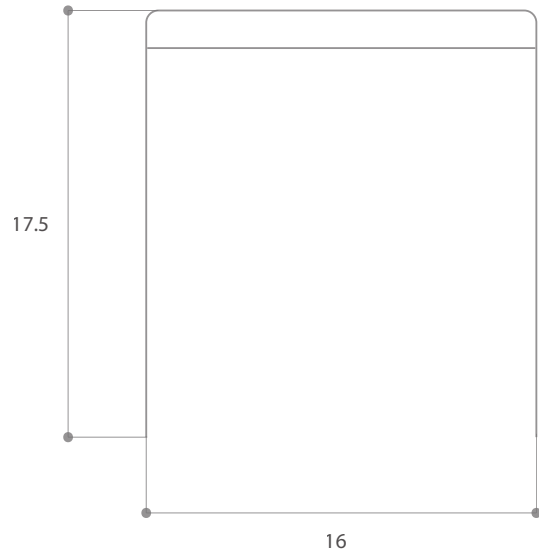

## SEGMENT STOOL

The Segment stool is part of the segment collection. A series of pieces that intend to break down a homogenous piece and bare the question of how to produce several products composed of segments that have a similar understanding between each other.

## PRODUCT SPECIFICATIONS

MATERIALS	Powder coated aluminum sheet   suede.
DIMENSIONS	16 W 17.5 D 12 H IN W D H CM
WEIGHT	13 lbs   6 kg
FABRIC REQUIREMENTS	55 L 25 W IN Swatch required for approval
SHIPPING	Worldwide shipping. Quotes upon request.