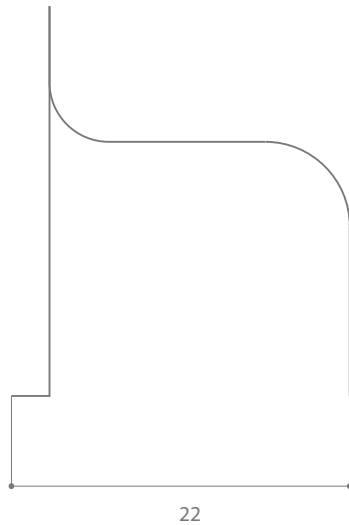

ESTUDIO PERSONA

O STOOL

The O Stool harnesses the circular form, pushing its boundaries through a series of unfolding and folding actions, transforming the typically rigid steel into a depiction of fluid softness. The stool demonstrates not just aesthetic finesse, but also remarkable durability, making it suitable for both outdoor and indoor use

PRODUCT SPECIFICATIONS

MATERIALS	Powder coated blackened stainless Steel sheets
DIMENSIONS	22 D 24 W H IN 55.8 D 61 W 59 H CM
WEIGHT	41lbs 18 kg
SHIPPING	Worldwide shipping. Quotes upon request.

CLEANING INSTRUCTIONS