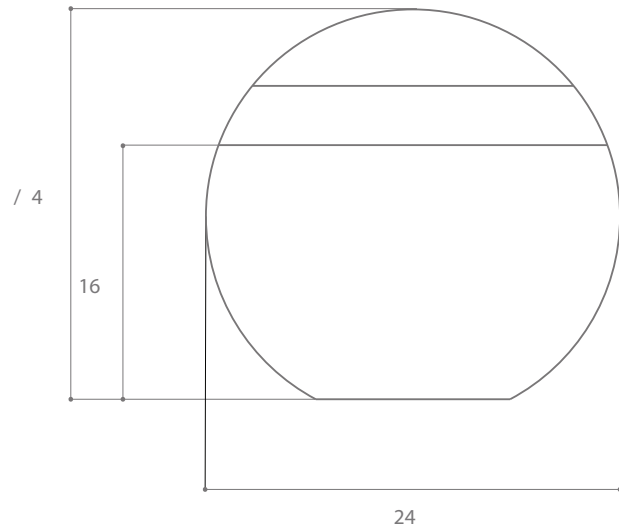

ESTUDIO PERSONA

O STOOL

The O Stool harnesses the circular form, pushing its boundaries through a series of unfolding and folding actions, transforming the typically rigid steel into a depiction of fluid softness. The stool demonstrates not just aesthetic finesse, but also remarkable durability, making it suitable for both outdoor and indoor use

PRODUCT SPECIFICATIONS

MATERIALS	Powder coated blackened stainless Steel sheets
DIMENSIONS	22 D 24 W H IN 55.8 D 61 W 59 H CM
WEIGHT	41lbs 18 kg
SHIPPING	Worldwide shipping. Quotes upon request.

CLEANING INSTRUCTIONS