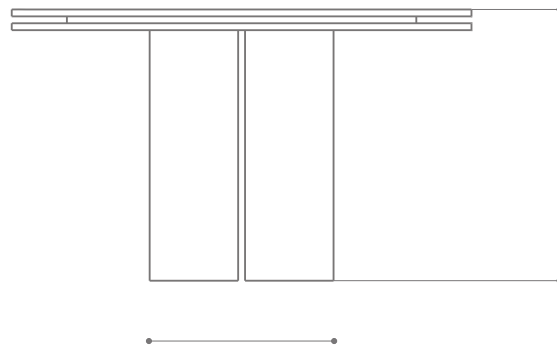

LUZ TABLE

The Luz dining table explores the interplay between intermission and continuity. Using empty space to prompt imaginative connections between forms.

PRODUCT SPECIFICATIONS

MATERIALS	Solid wood
DIMENSIONS	50 DIA 29.5 H IN 127 DIA 75 cm H CM
WEIGHT	152lbs | 69 kg
SHIPPING	Worldwide shipping. Quotes upon request.

CLEANING INSTRUCTIONS

Solid Wood

Use a soft dust cloth wrung out in clean water and gently go over marks until clean. After cleaning, the wood should be dried with a soft cloth to prevent streaks and scratches.

PLEASE NOTE: All of our wood products have a water based clearcoat for further protection

handmade in los angeles