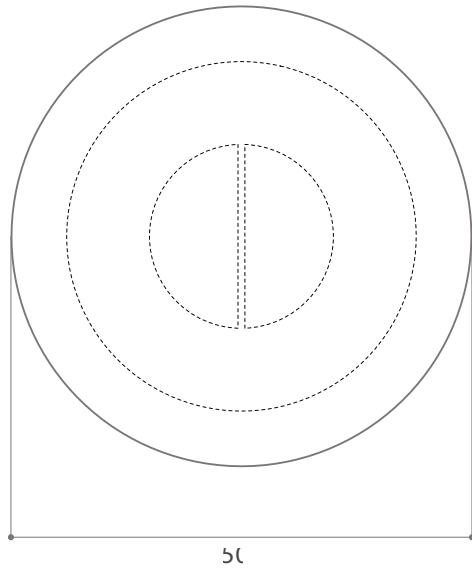

LUZ TABLE

The Luz dining table explores the interplay between intermission and continuity. Using empty space to prompt imaginative connections between forms.

PRODUCT SPECIFICATIONS

MATERIALS	Solid wood
DIMENSIONS	50 DIA 29.5 H IN 127 DIA 75 cm H CM
WEIGHT	152lbs | 69 kg
SHIPPING	Worldwide shipping. Quotes upon request.

CLEANING INSTRUCTIONS

Solid Wood

Use a soft dust cloth wrung out in clean water and gently go over marks until clean. After cleaning, the wood should be dried with a soft cloth to prevent streaks and scratches.

PLEASE NOTE: All of our wood products have a water based clearcoat for further protection

handmade in los angeles