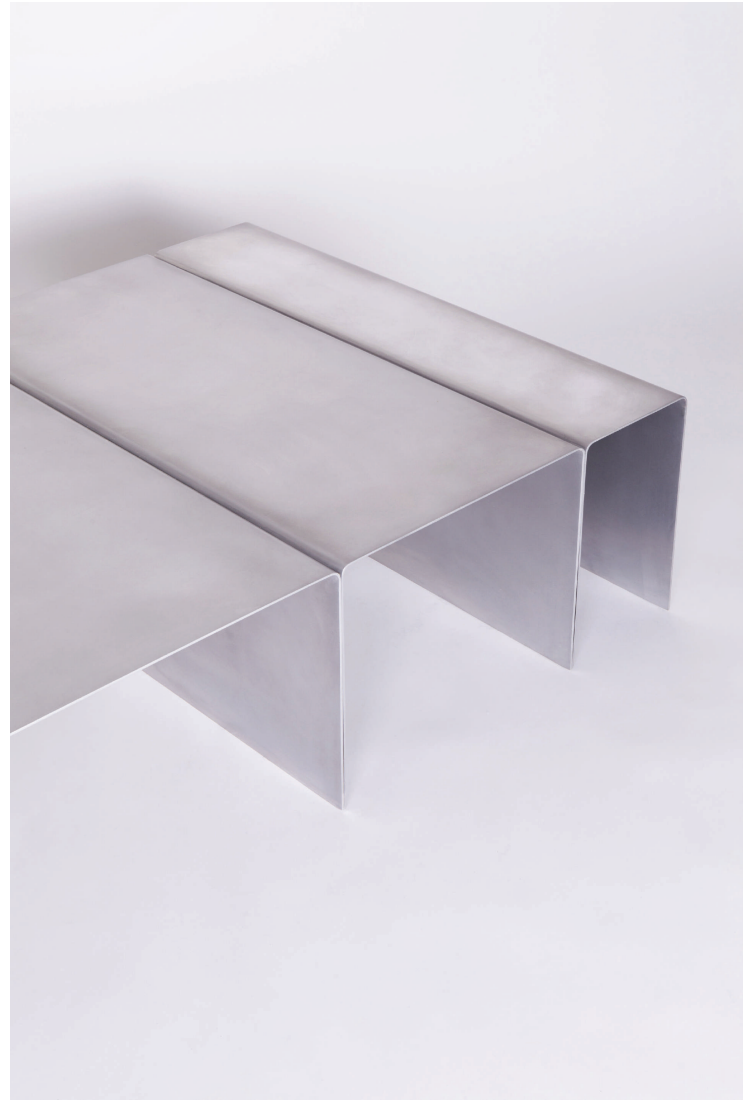

ESTUDIO PERSONA

Burnished Brass

Buffed Aluminum

## SEGMENT TABLE

The Segment coffee table is part of the segment collection. A series of pieces that intend to break down a homogenous piece and bare the question of how to produce several products composed of segments that have a similar understanding between each other

### PRODUCT SPECIFICATIONS

MATERIALS	Powder Coated metal sheets. Available in Blackened Steel   Burnished brass   Buffed Aluminum.
DIMENSIONS	42 W 31D 12.5 H IN W 78 D 31.75cm H CM
WEIGHT	Aluminum: 65 LBS Brass: 150 LBS
SHIPPING	Worldwide shipping. Quotes upon request.