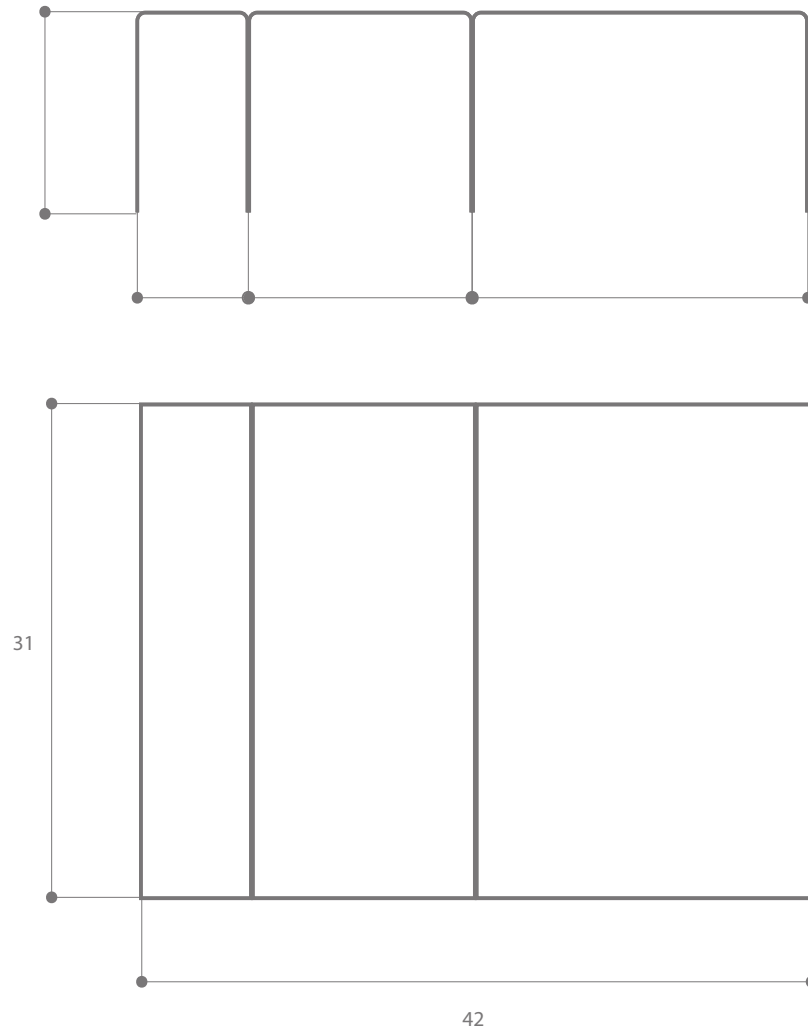

SEGMENT TABLE

The Segment coffee table is part of the segment collection. A series of pieces that intend to break down a homogenous piece and bare the question of how to produce several products composed of segments that have a similar understanding between each other

PRODUCT SPECIFICATIONS

MATERIALS	Powder Coated metal sheets. Available in Blackened Steel | Burnished brass | Buffed Aluminum.
DIMENSIONS	42 W 31D 12.5 H IN W 78 D 31.75cm H CM
WEIGHT	Aluminum: 65 LBS Brass: 150 LBS
SHIPPING	Worldwide shipping. Quotes upon request.

CLEANING INSTRUCTIONS

Powder coated Buffed Aluminum

Powder coated Blackened Steel

Use a dry soft cloth to gently go over marks until clean. Do not apply pressure on persistent marks. Remove them using repeated gentle motions and by reapplying with some clean water if necessary. Please note all of our metal products have a clear powdercoat for further protection. Do not use brass cleaners or abrasive pads as they will remove the finish.

Satin Brass

Burnished Brass

Use a dry soft dust cloth and gently go over marks until clean. Do not apply pressure on persistent marks. Remove them using repeated gentle motions and by reapplying with some water if necessary.

PLEASE NOTE: All of our metal products have a clearcoat for further protection.

handmade in los angeles