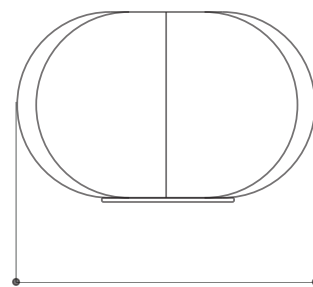

HOLE BENCH

A playful exaggeration of the circle is rendered in a cartoon like bench, overstuffed and pushed to the limits, while simultaneously exploring the depths that can be created while circular forms flow inward and fall into themselves. Smooth white upholstery suggests the liquid flow of air in constant movement

PRODUCT SPECIFICATIONS

MATERIALS	Cnc foam and fabric upholstered
DIMENSIONS	28D 60L 16H IN D L H CM
WEIGHT	80 lbs | 36 kg
FABRIC REQUIREMENTS	8 yards swatch required for approval
SHIPPING	Worldwide shipping. Quotes upon request.

CLEANING INSTRUCTIONS

Fabric

Vacuum regularly, use non-abrasive textile cleaners in order to remove any stains from the fabric

handmade in los angeles