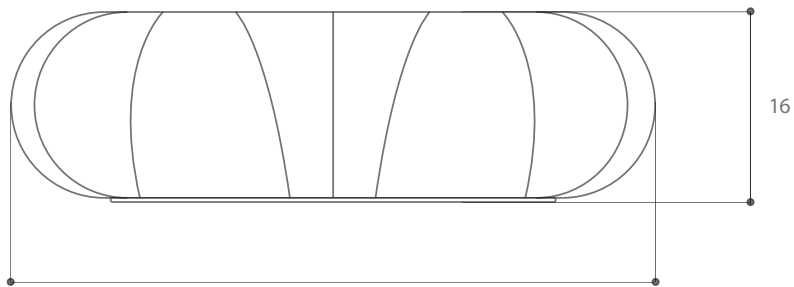

HOLE BENCH

A playful exaggeration of the circle is rendered in a cartoon like bench, overstuffed and pushed to the limits, while simultaneously exploring the depths that can be created while circular forms flow inward and fall into themselves. Smooth white upholstery suggests the liquid flow of air in constant movement

PRODUCT SPECIFICATIONS

MATERIALS	Cnc foam and fabric upholstered
DIMENSIONS	28D 60L 16H IN D L H CM
WEIGHT	80 lbs | 36 kg
FABRIC REQUIREMENTS	8 yards swatch required for approval
SHIPPING	Worldwide shipping. Quotes upon request.

CLEANING INSTRUCTIONS

Fabric

Vacuum regularly, use non-abrasive textile cleaners in order to remove any stains from the fabric

handmade in los angeles