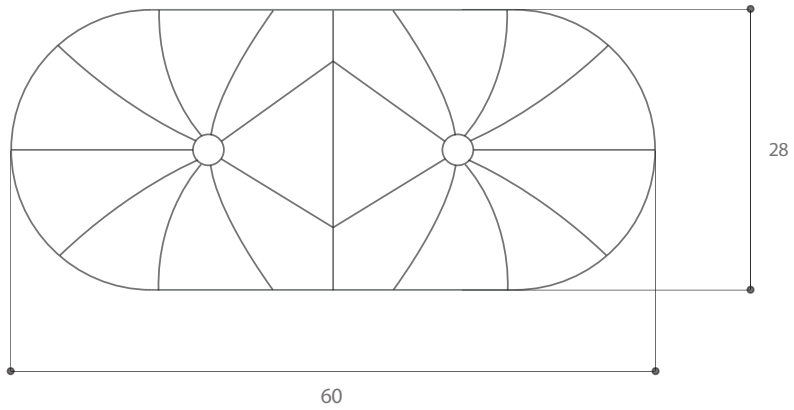

HOLE BENCH

A playful exaggeration of the circle is rendered in a cartoon like bench, overstuffed and pushed to the limits, while simultaneously exploring the depths that can be created while circular forms flow inward and fall into themselves. Smooth white upholstery suggests the liquid flow of air in constant movement

PRODUCT SPECIFICATIONS

MATERIALS	Cnc foam and fabric upholstered
DIMENSIONS	28D 60L 16H IN D L H CM
WEIGHT	80 lbs | 36 kg
FABRIC REQUIREMENTS	8 yards swatch required for approval
SHIPPING	Worldwide shipping. Quotes upon request.

CLEANING INSTRUCTIONS

Fabric

Vacuum regularly, use non-abrasive textile cleaners in order to remove any stains from the fabric

handmade in los angeles